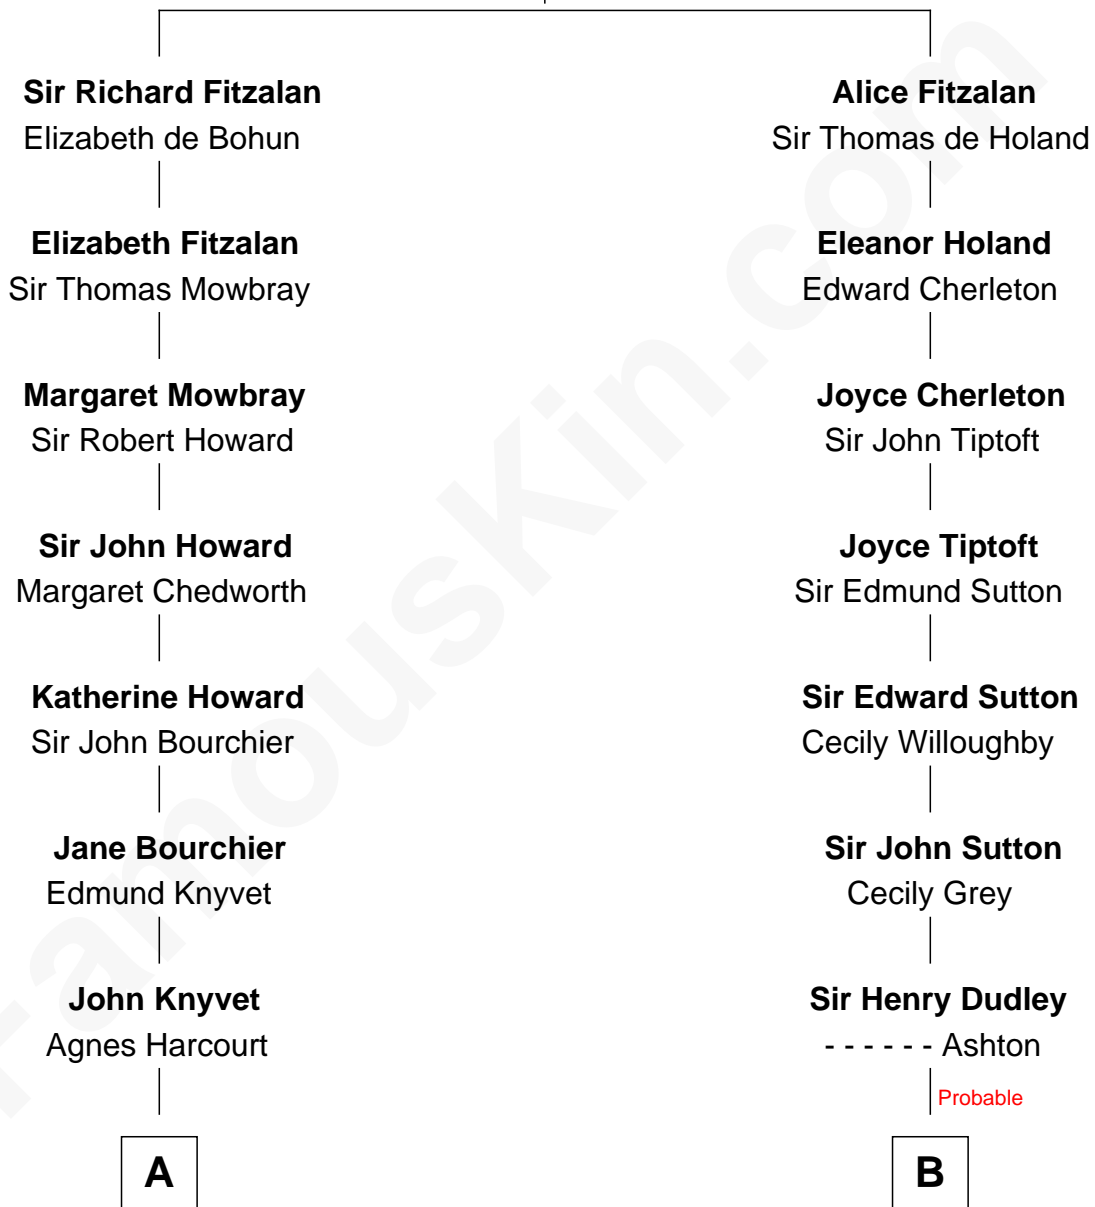

FamousKin.com Relationship Chart of

Carly Fiorina

CEO of Hewlett-Packard

17th cousin 4 times removed of

Dr. H. H. Holmes

Serial Killer aka "Devil in the White City"

Richard Fitzalan
Eleanor Plantagenet

FamousKin.com