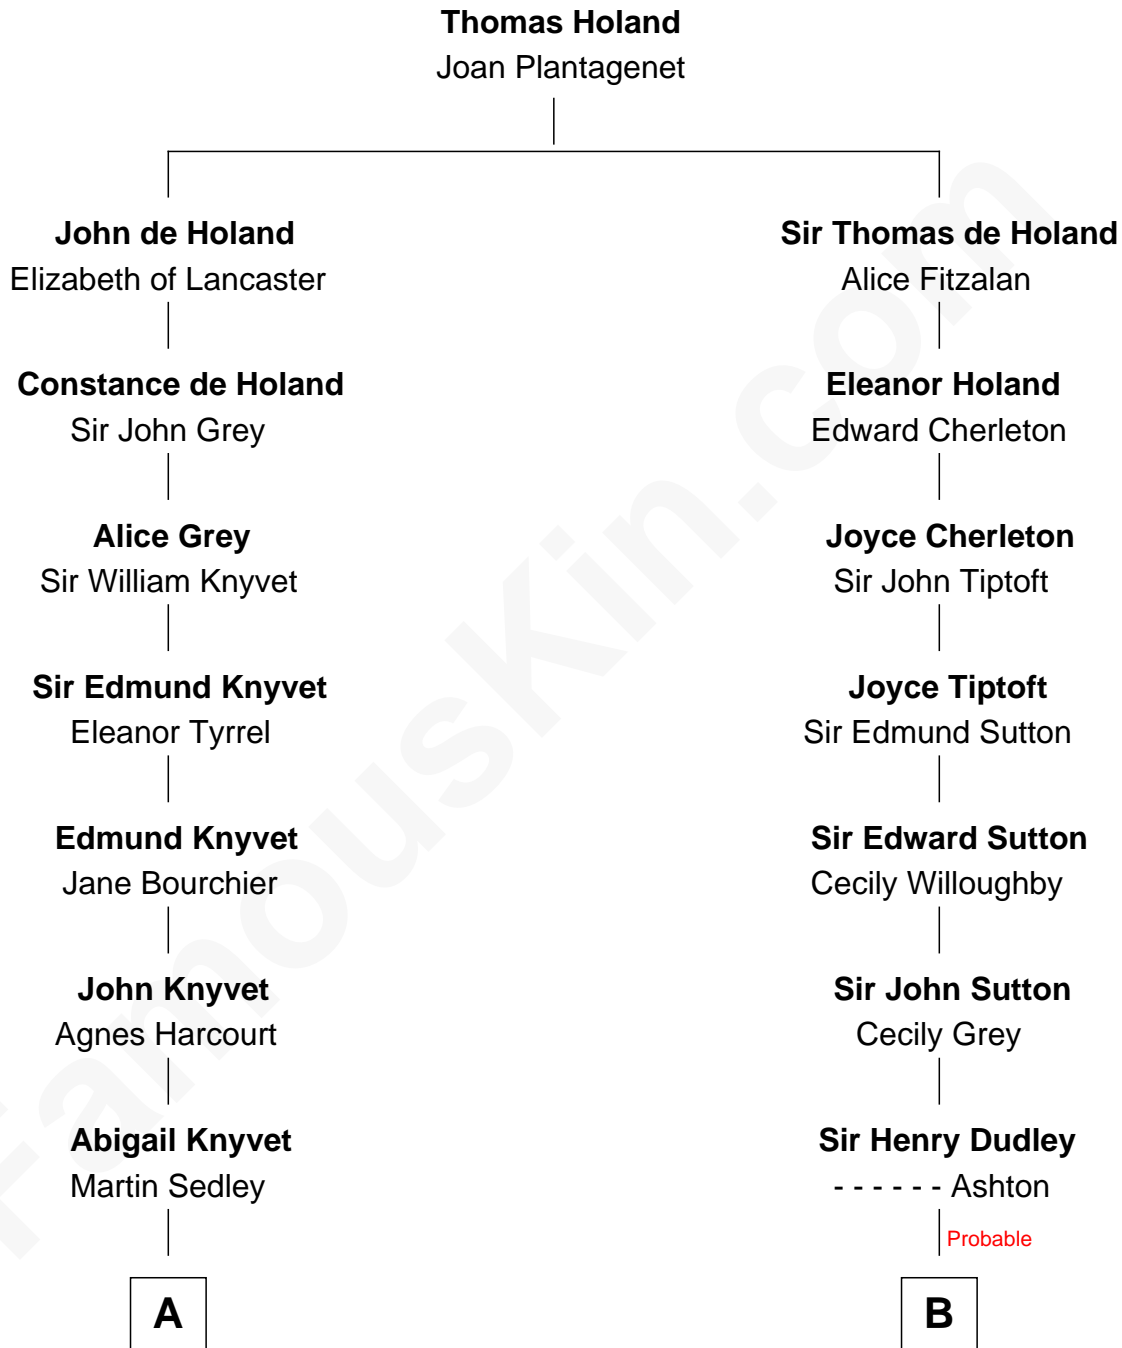

FamousKin.com Relationship Chart of

Carly Fiorina

CEO of Hewlett-Packard

17th cousin 3 times removed of

Dr. H. H. Holmes

Serial Killer aka "Devil in the White City"

FamousKin.com