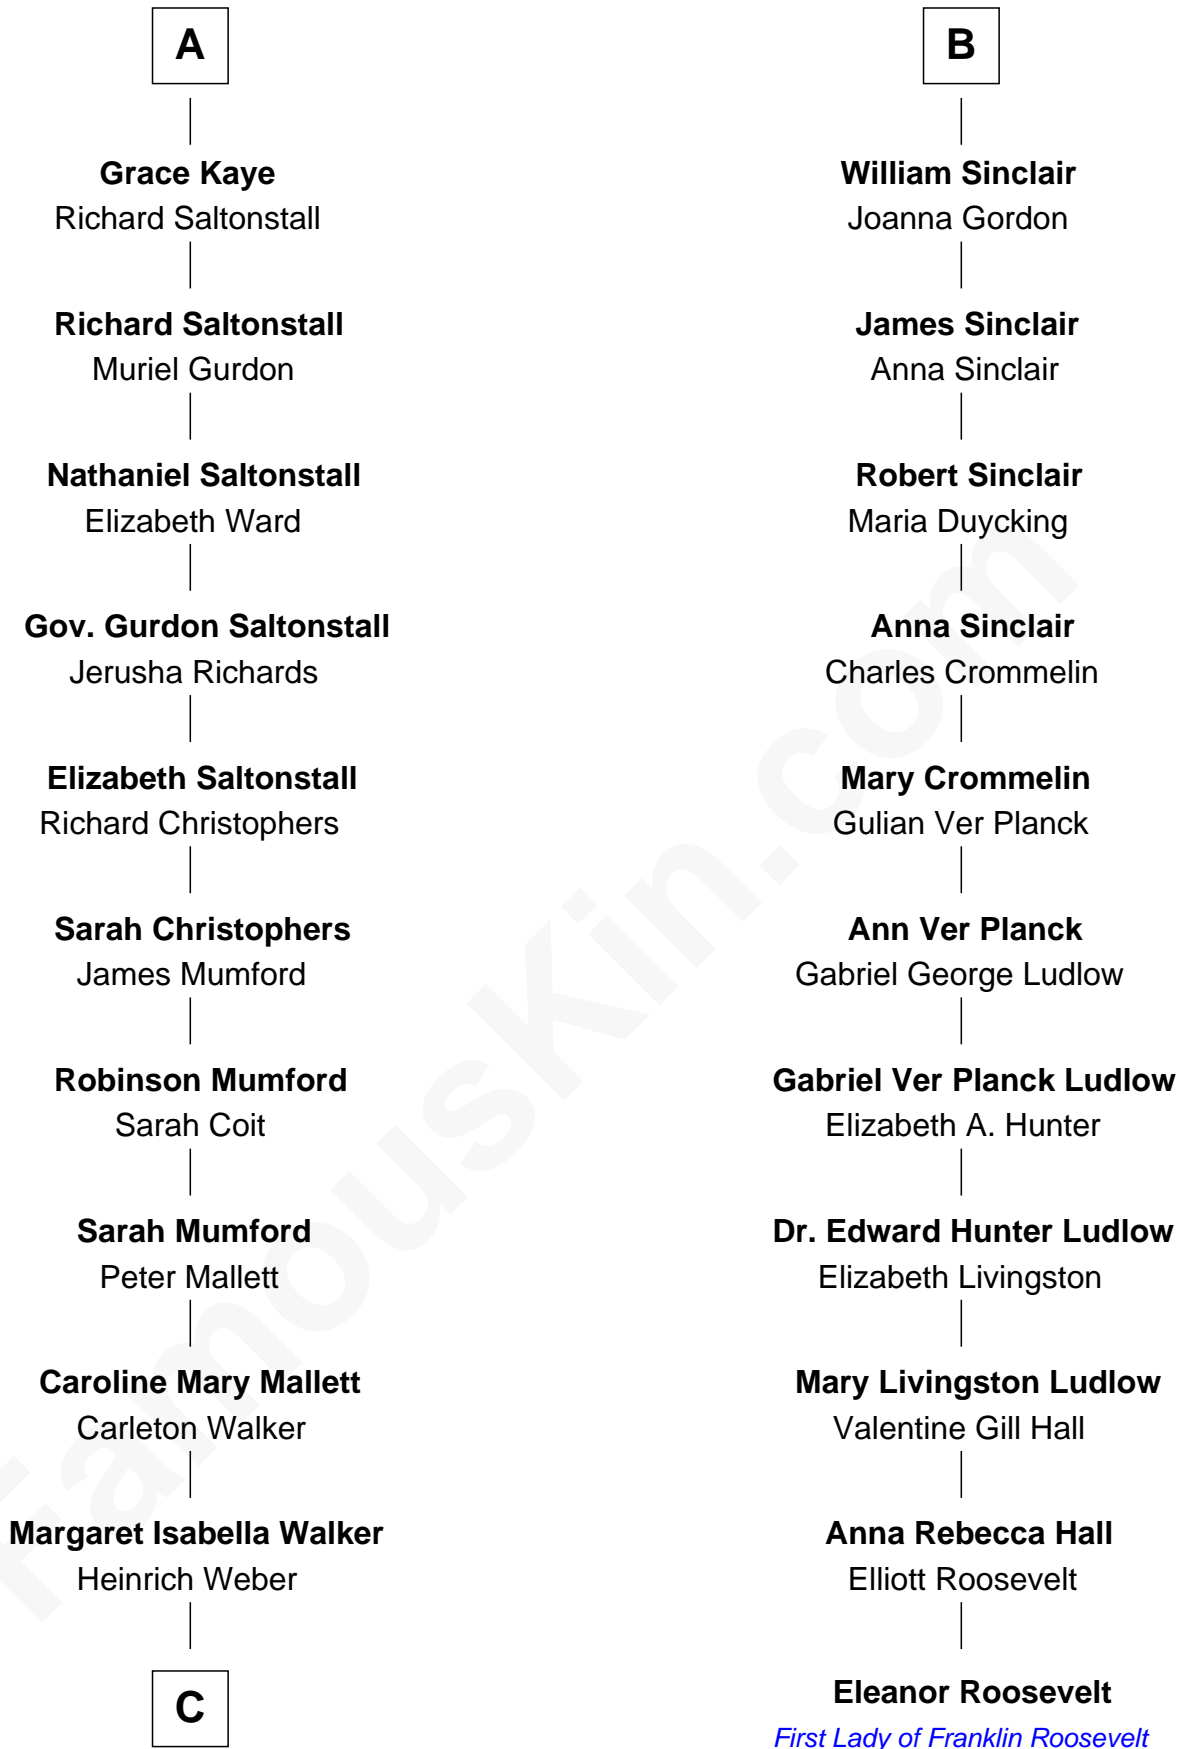

FamousKin.com Relationship Chart of

Carly Fiorina

CEO of Hewlett-Packard

17th cousin 3 times removed of

Eleanor Roosevelt

First Lady of President Franklin D. Roosevelt

Sir Ralph Neville

Joan Beaufort

FamousKin.com