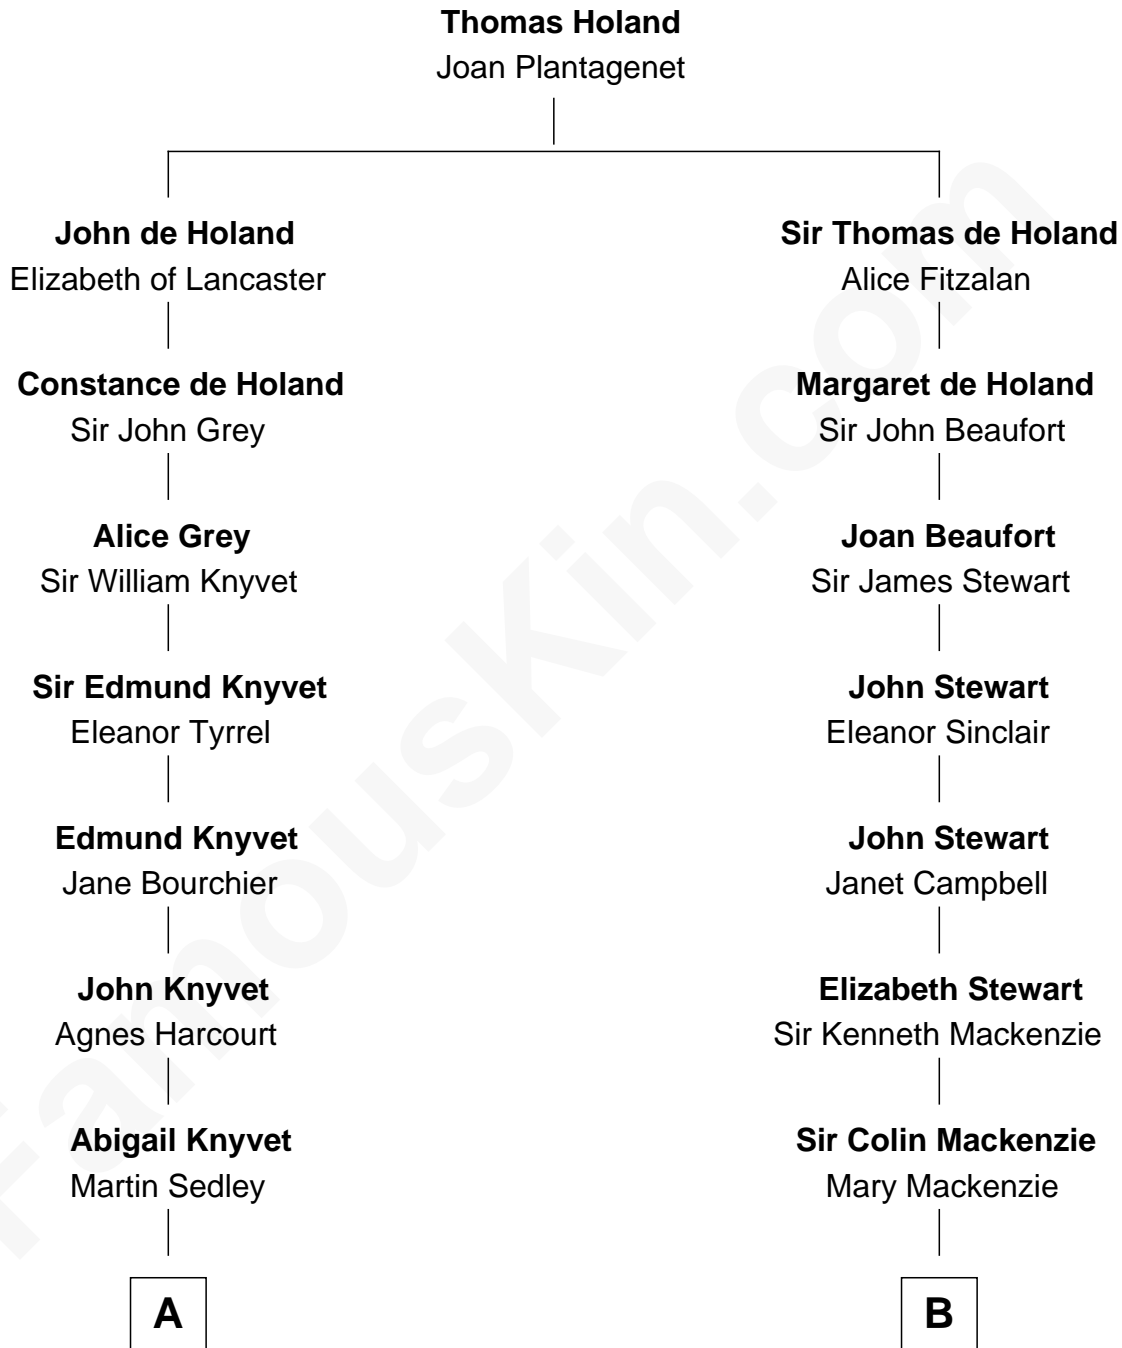

FamousKin.com Relationship Chart of

Carly Fiorina

CEO of Hewlett-Packard

17th cousin 3 times removed of

Eleanor Roosevelt

First Lady of President Franklin D. Roosevelt

FamousKin.com