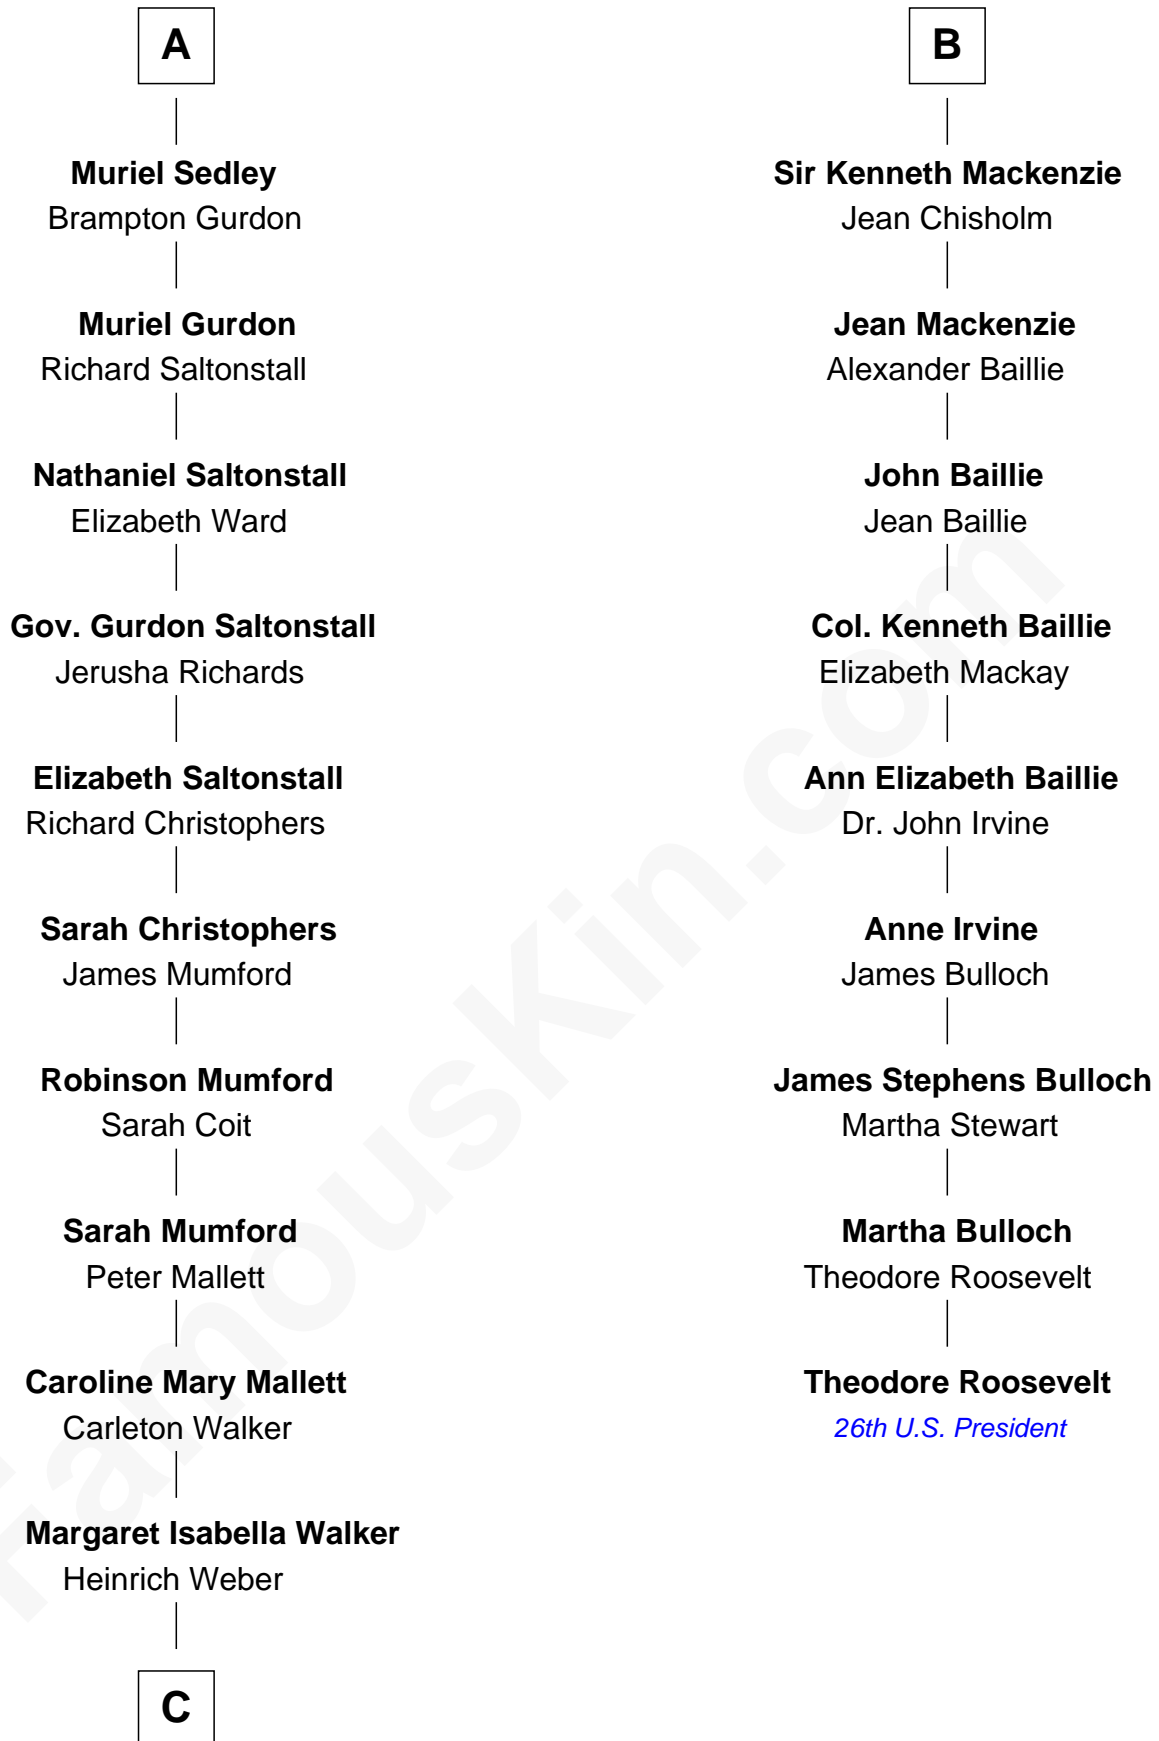

FamousKin.com Relationship Chart of

Carly Fiorina

CEO of Hewlett-Packard

15th cousin 5 times removed of

Theodore Roosevelt

26th U.S. President

FamousKin.com