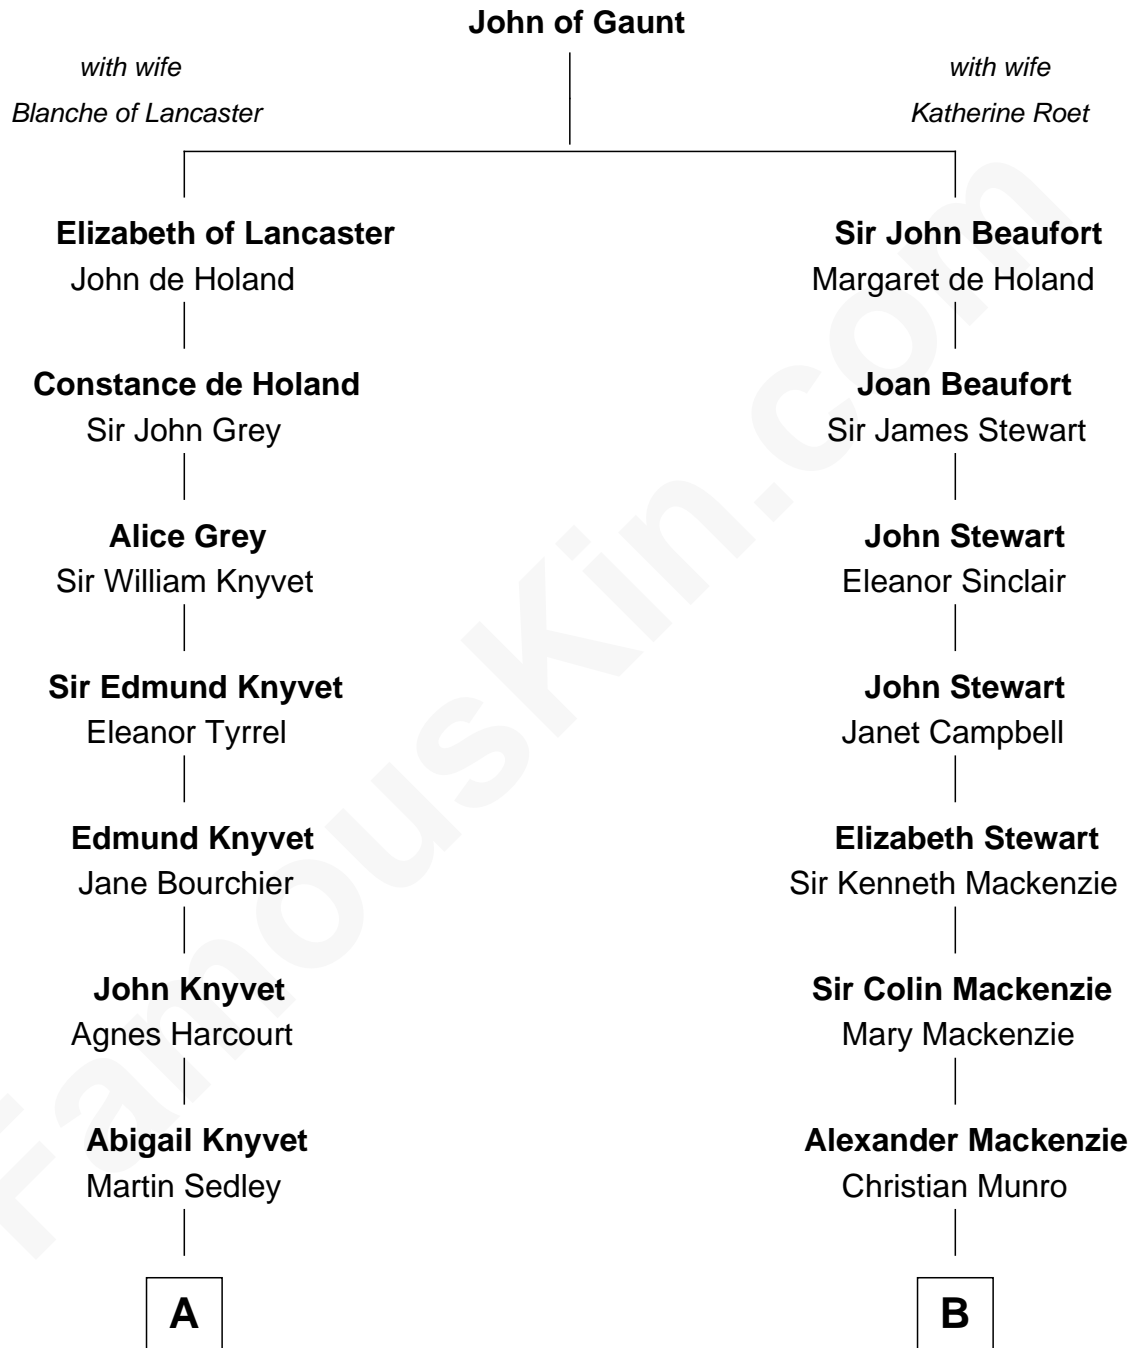

FamousKin.com Relationship Chart of

Carly Fiorina

CEO of Hewlett-Packard

15th cousin 5 times removed of

Theodore Roosevelt

26th U.S. President

FamousKin.com