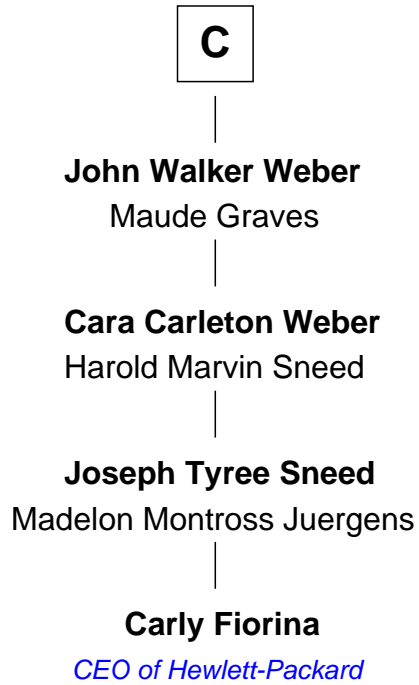

FamousKin.com

Relationship Chart of

Carly Fiorina

CEO of Hewlett-Packard

15th cousin 5 times removed of

Alice (Lee) Roosevelt

First Wife of President Theodore Roosevelt

Sir Thomas Aylesbury
Katherine Pabenham

Isabel Aylesbury
Sir Thomas Chaworth

Elizabeth Chaworth
Sir William FitzWilliam

Isabel FitzWilliam
Richard Wentworth

Matthew Wentworth
Elizabeth Woodruffe

Beatrice Wentworth
Arthur Kaye

John Kaye
Dorothy Mauleverer

Robert Kaye
Anne Flower

A

Eleanor Aylesbury
Sir Humphrey Stafford

Humphrey Stafford
Katherine Fray

Sir Humphrey Stafford
Margaret Fogge

Sir Humphrey Stafford
Margaret Tame

Ellen Stafford
Thomas Barlow

Stafford Barlow

Audrey Barlow
William Almy

B

FamousKin.com