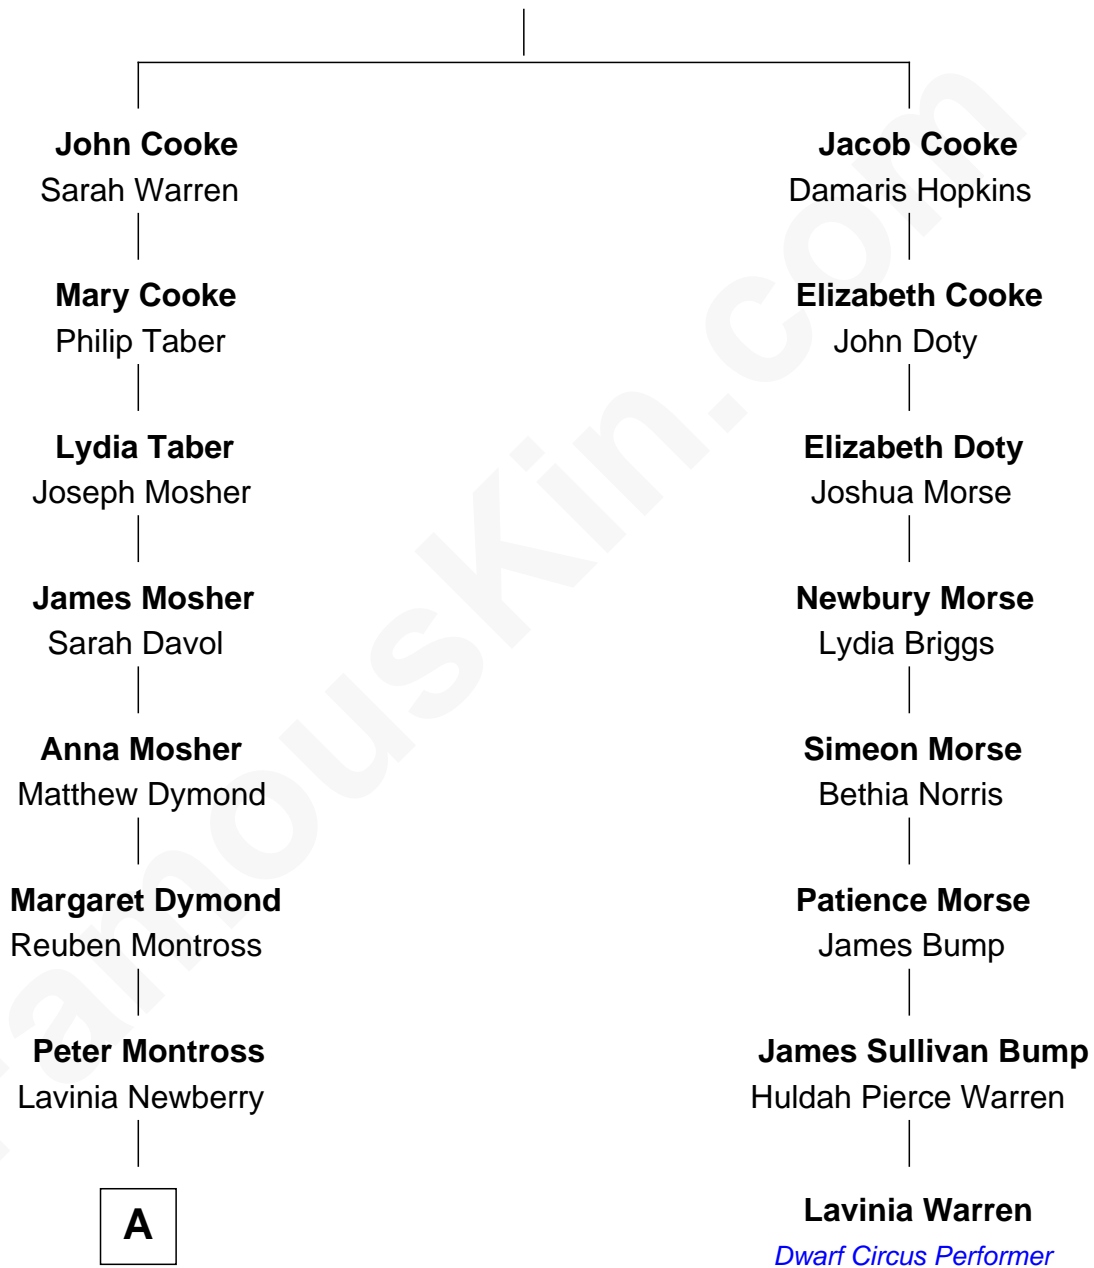

FamousKin.com Relationship Chart of

Carly Fiorina

CEO of Hewlett-Packard

7th cousin 4 times removed of

Lavinia Warren

Dwarf Circus Performer

Francis Cooke
Hester le Mahieu

A

—
Elijah Montross
Charity Mariah Casebeer

—
Emma Charlotte Montross
George M. Hall

—
Clara Marie Hall
Edgar Adam Juergens

—
Madelon Montross Juergens
Joseph Tyree Sneed

—
Carly Fiorina
CEO of Hewlett-Packard

FamousKin.com