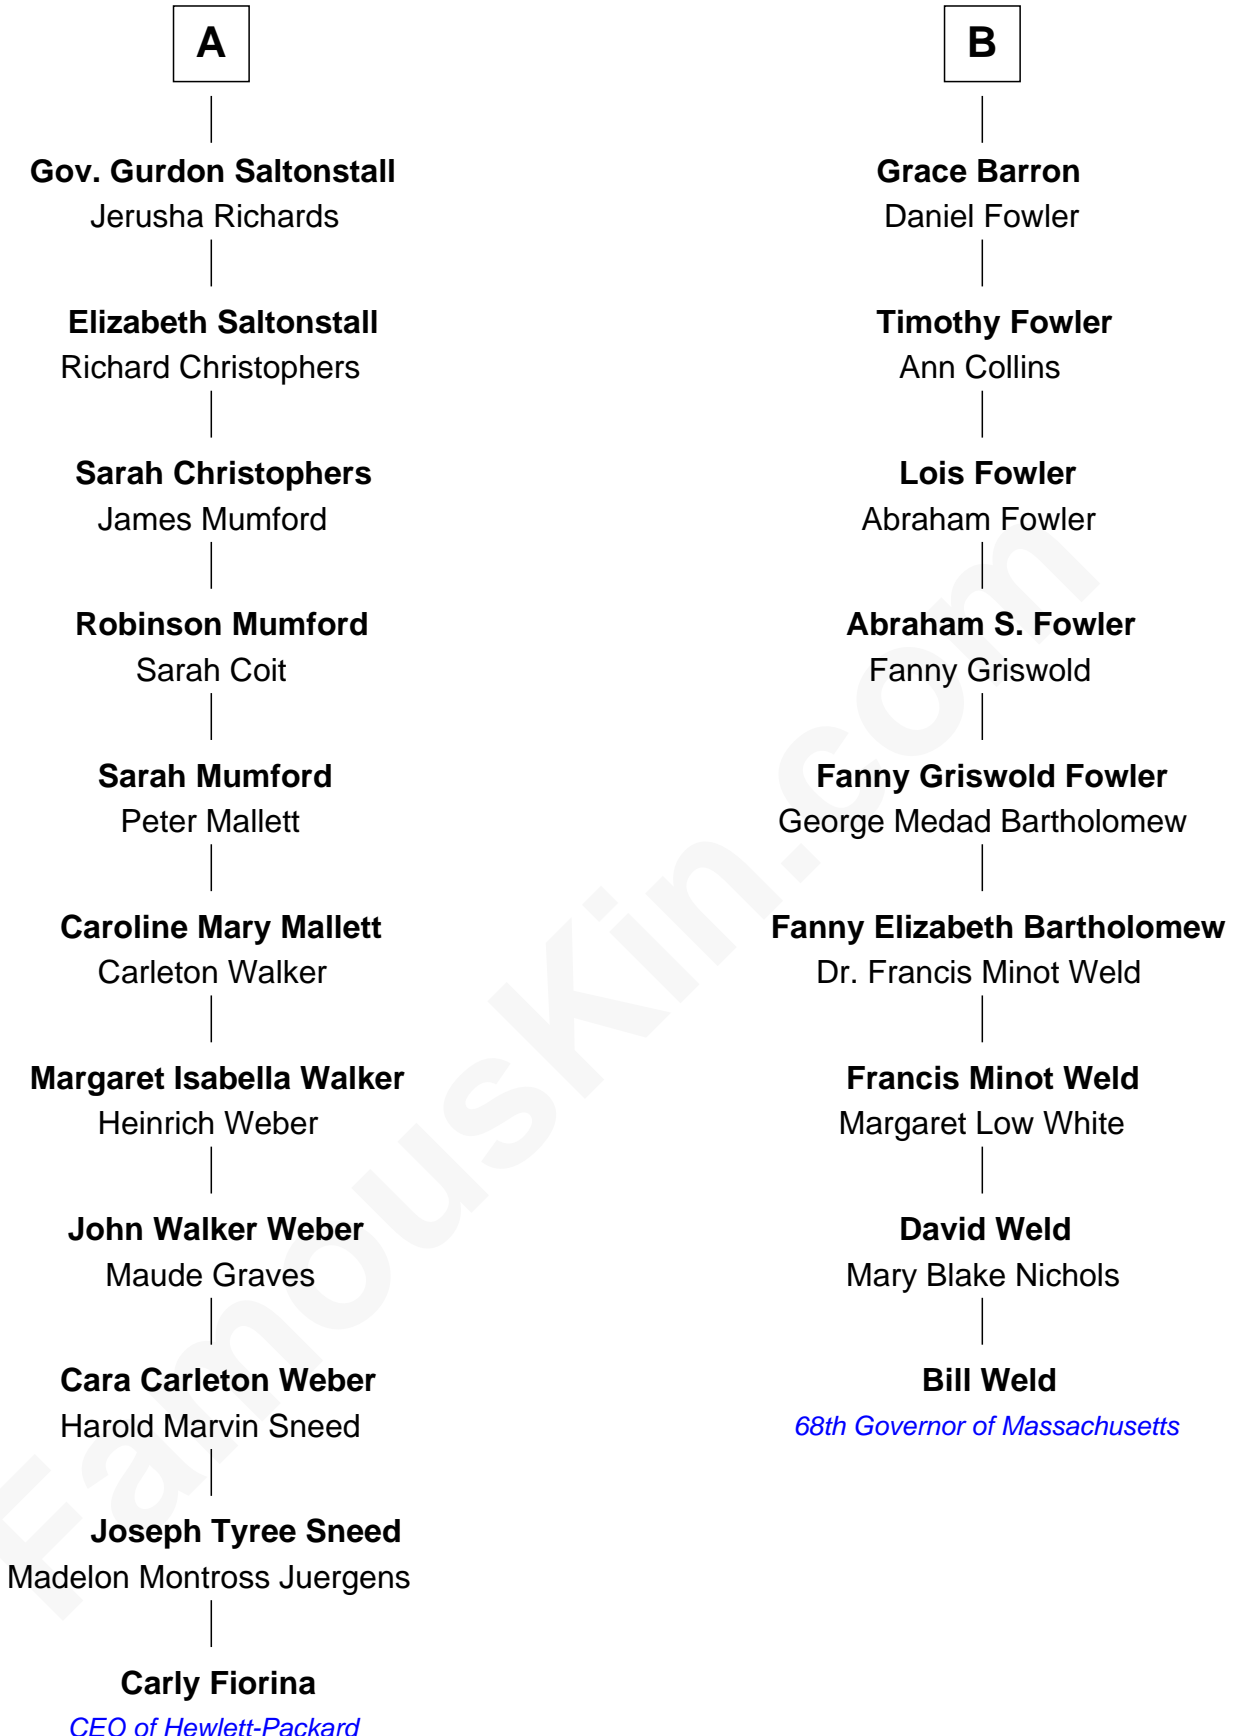

FamousKin.com Relationship Chart of

Carly Fiorina

CEO of Hewlett-Packard

15th cousin 2 times removed of

Bill Weld

68th Governor of Massachusetts

Sir Humphrey Bouchier

Elizabeth Tilney

Muriel Sedley

Brampton Gurdon

Muriel Gurdon

Richard Saltonstall

Nathaniel Saltonstall

Elizabeth Ward

A

Margaret Bouchier

Sir Thomas Bryan

Elizabeth Bryan

Sir Nicholas Carew

Mary Carew

Sir Arthur Darcy

Sir Edward Darcy

Elizabeth Astley

Isabella Darcy

John Launce

Mary Launce

Rev. John Sherman

Mary Sherman

Ellis Barron

B

Carly Fiorina photo by [Gage Skidmore](#) (CC BY-SA 2.0)

Bill Weld photo by [Marc Nozell](#) (CC BY-SA 2.0)