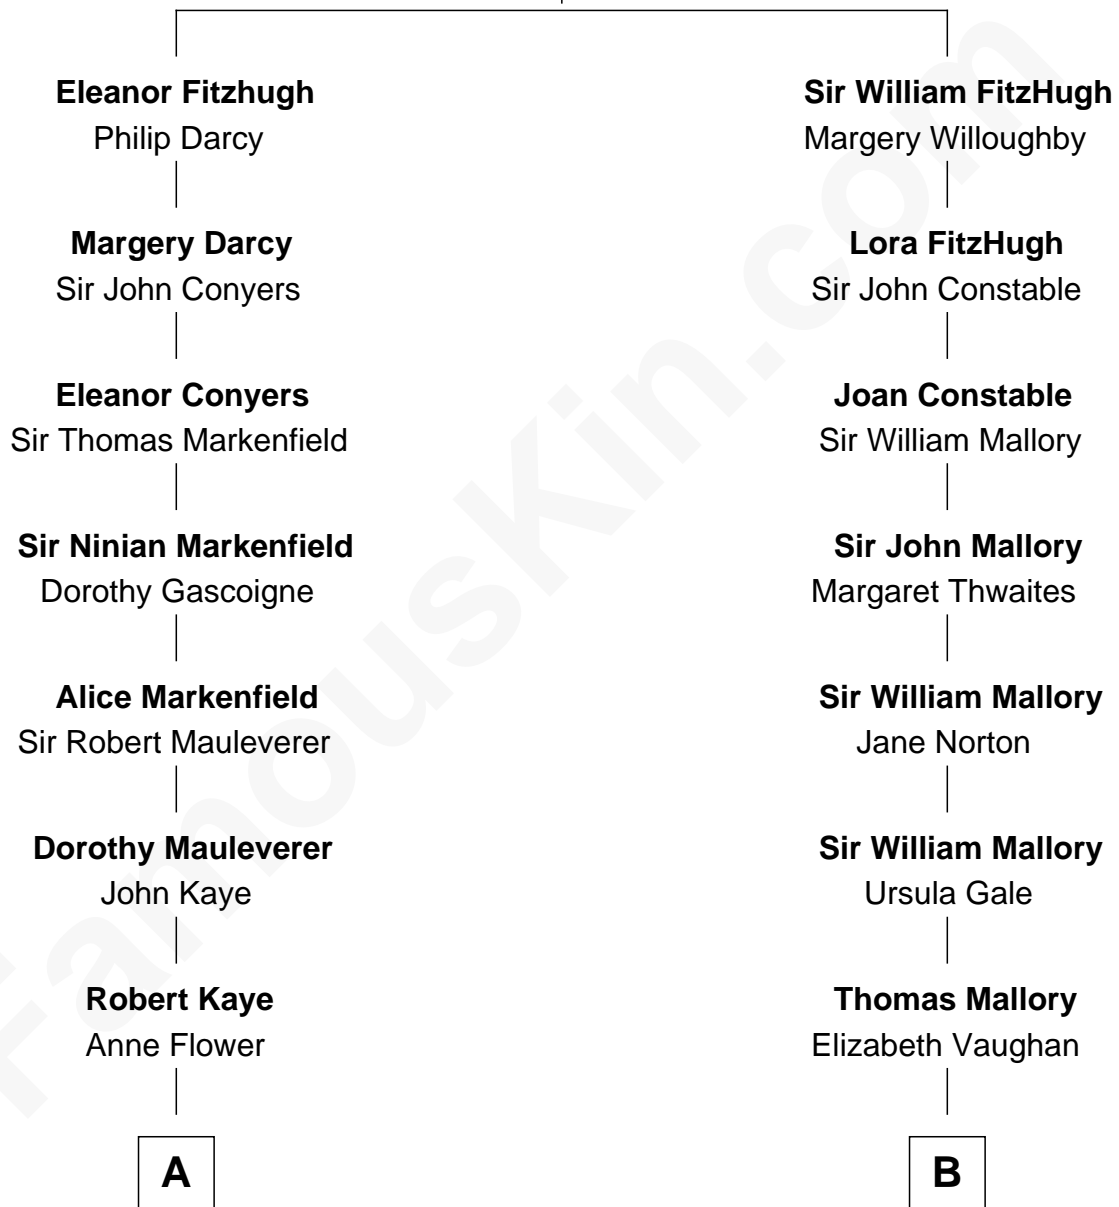

FamousKin.com Relationship Chart of

Carly Fiorina

CEO of Hewlett-Packard

18th cousin 2 times removed of

Tom Hanks

Movie Actor

Henry FitzHugh

Elizabeth Grey

FamousKin.com