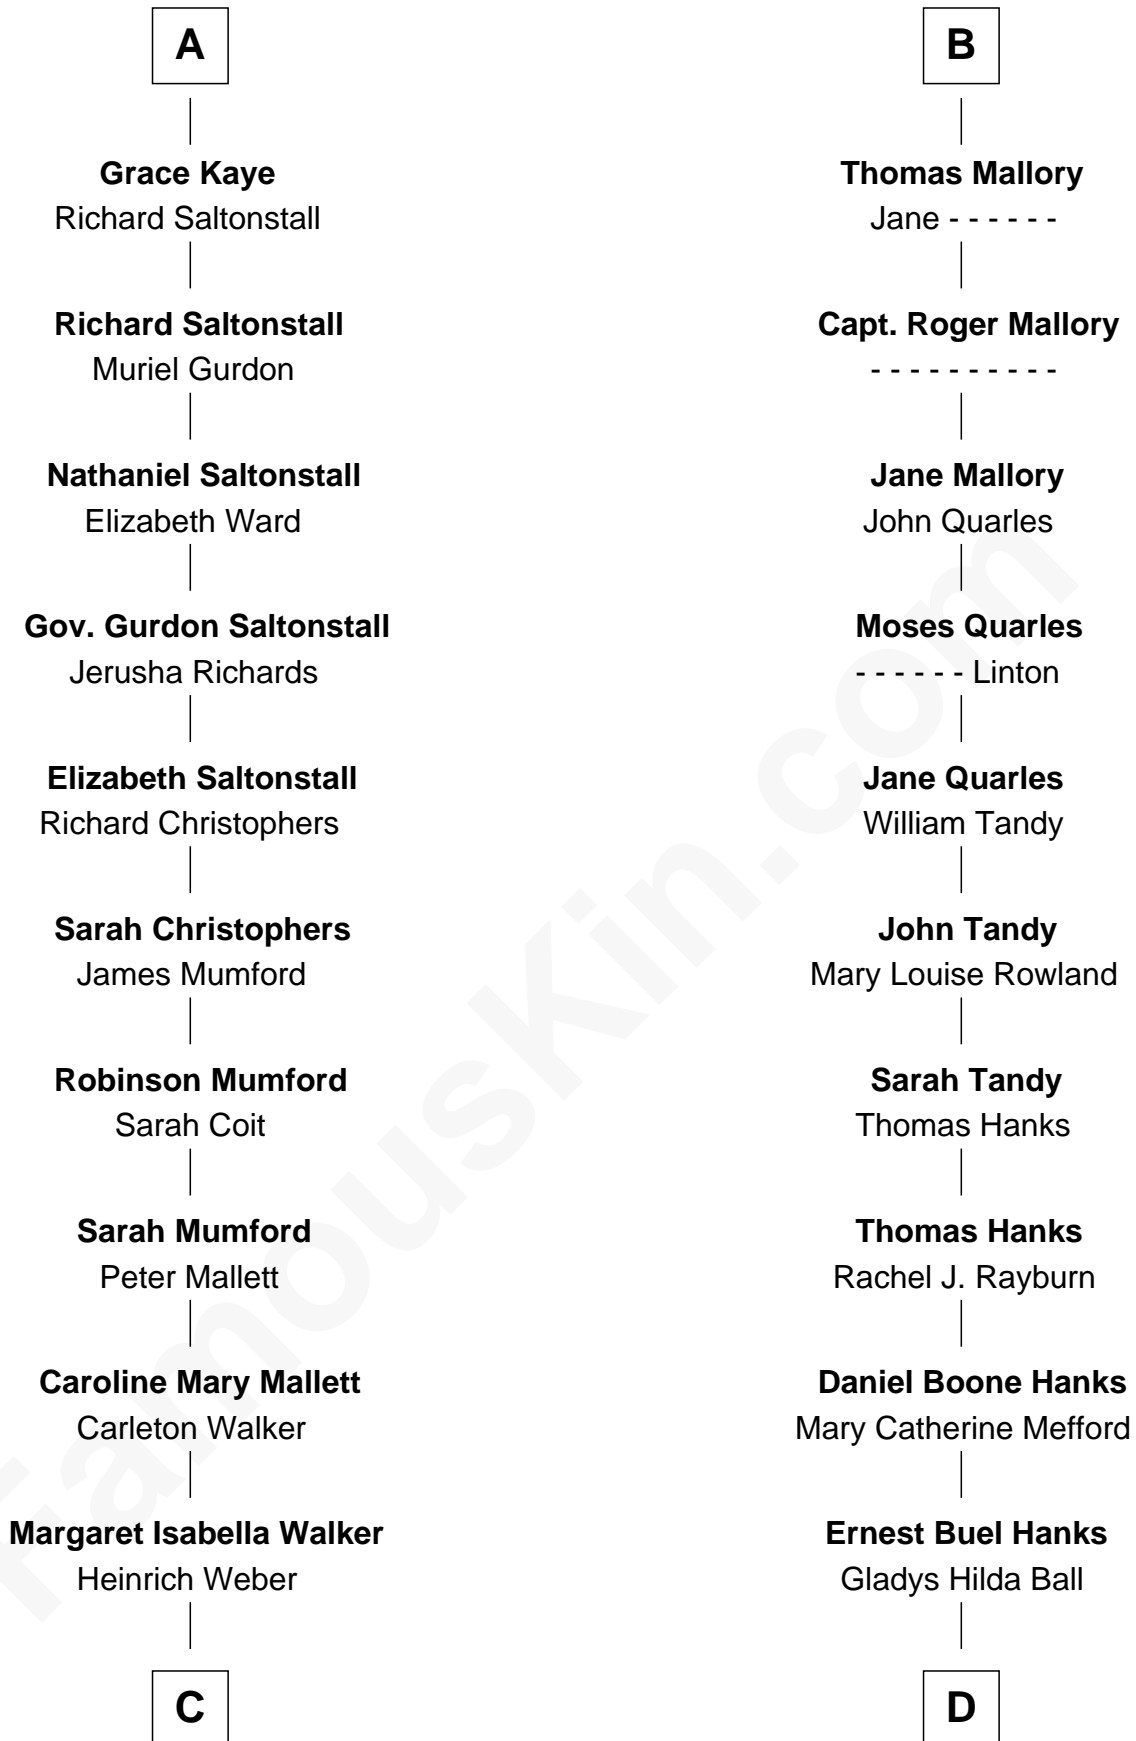

FamousKin.com Relationship Chart of

Carly Fiorina

CEO of Hewlett-Packard

18th cousin 2 times removed of

Tom Hanks

Movie Actor

Henry FitzHugh

Elizabeth Grey

FamousKin.com