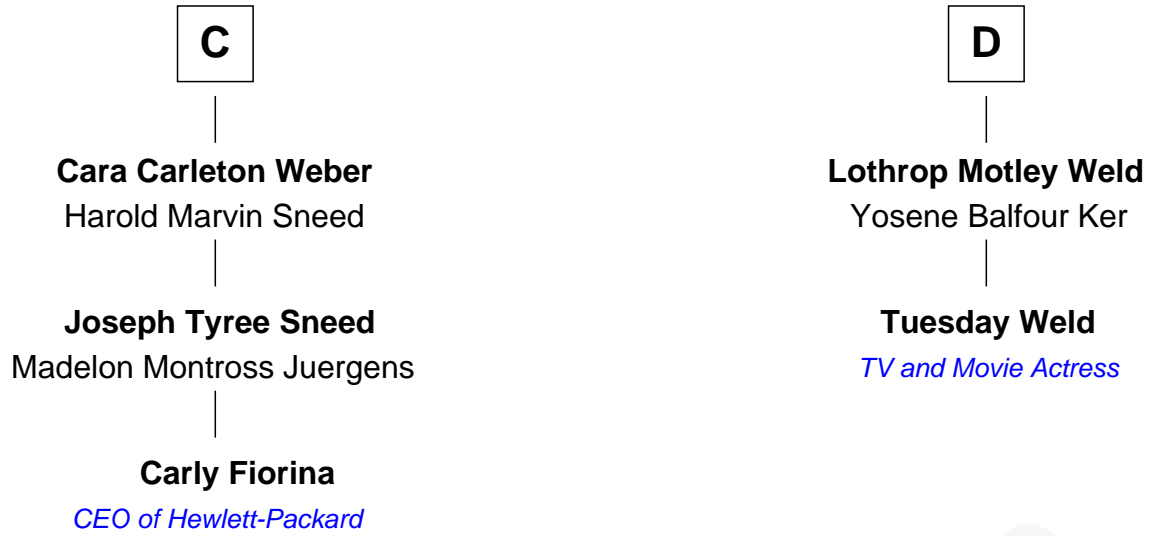

# FamousKin.com Relationship Chart of

**Carly Fiorina**

*CEO of Hewlett-Packard*

18th cousin 1 time removed of

**Tuesday Weld**

*TV and Movie Actress*

**Elizabeth Cokayne**

*with husband*  
Sir Laurence Cheney

**Mary Cave**  
Sir Jerome Weston

**Muriel Sedley**  
Brampton Gurdon

**Mary Weston**  
William Clerke

**A**

**B**

FamousKin.com