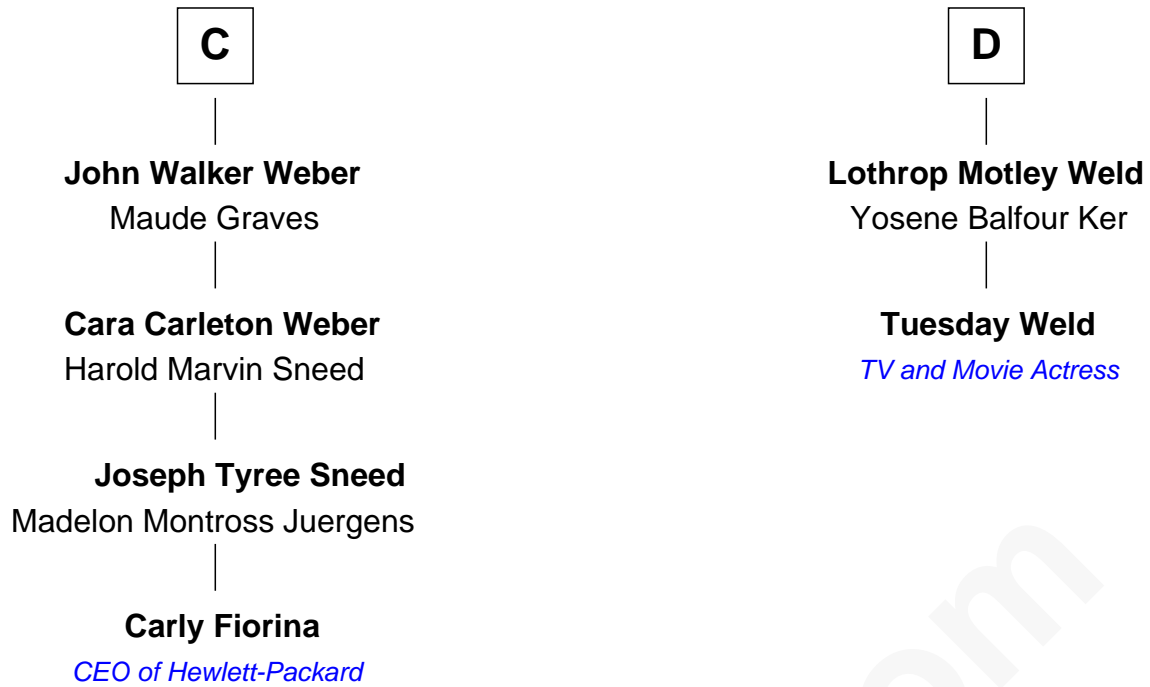

FamousKin.com Relationship Chart of

Carly Fiorina

CEO of Hewlett-Packard

18th cousin 2 times removed of

Tuesday Weld

TV and Movie Actress

FamousKin.com