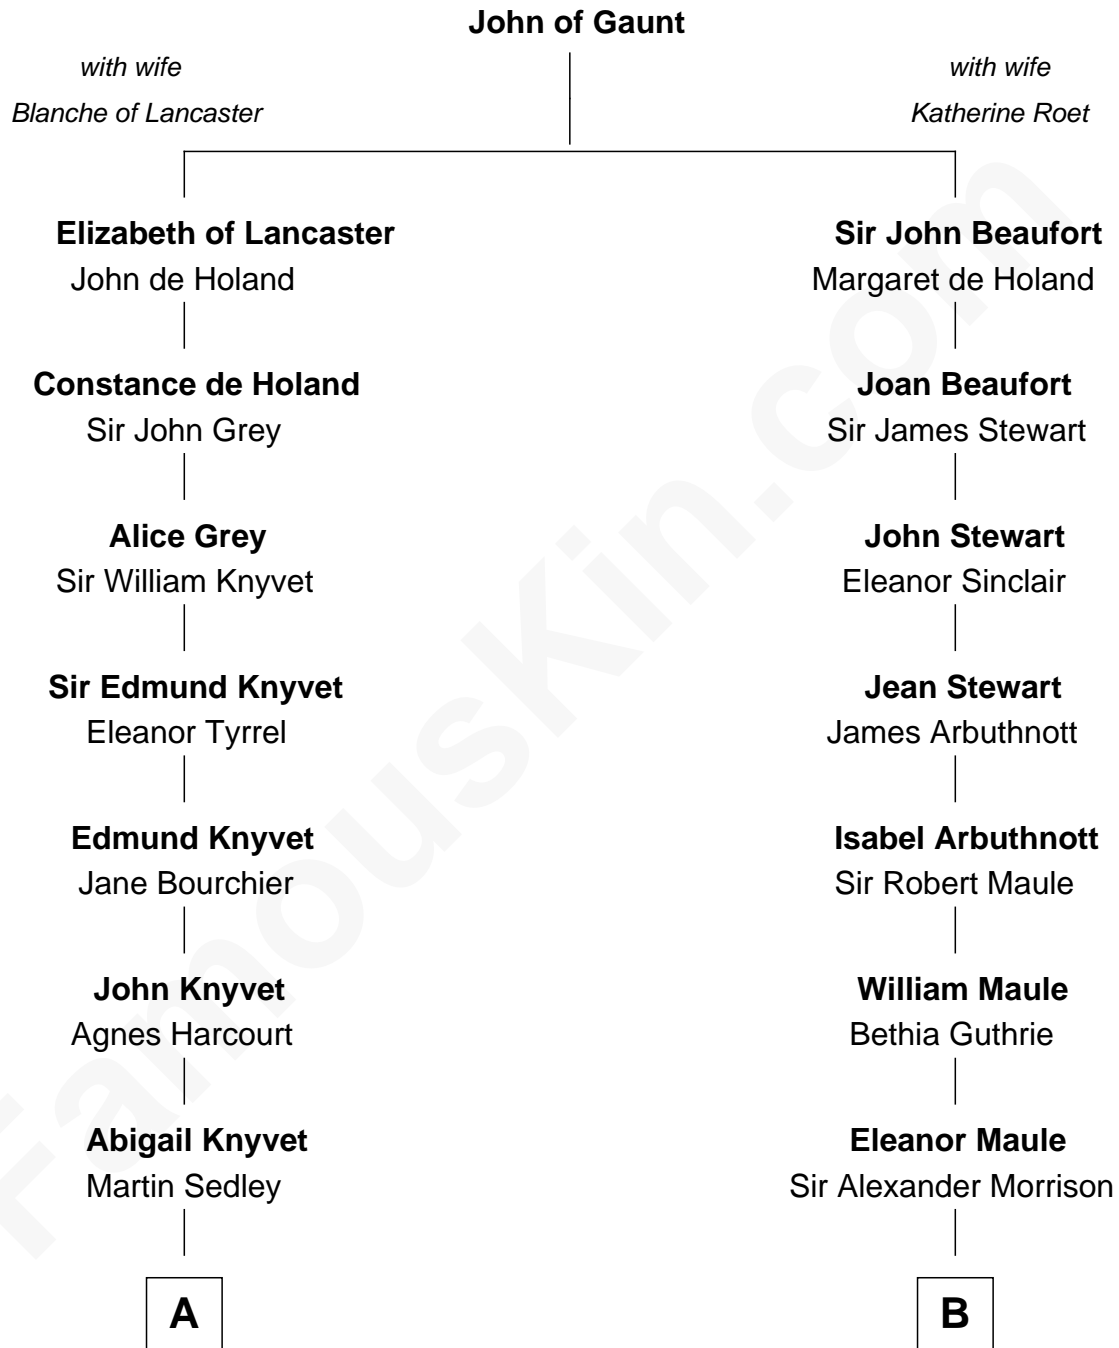

# FamousKin.com Relationship Chart of

**Carly Fiorina**

*CEO of Hewlett-Packard*

14th cousin 6 times removed of

**Helen Keller**

*Author and Activist*

FamousKin.com