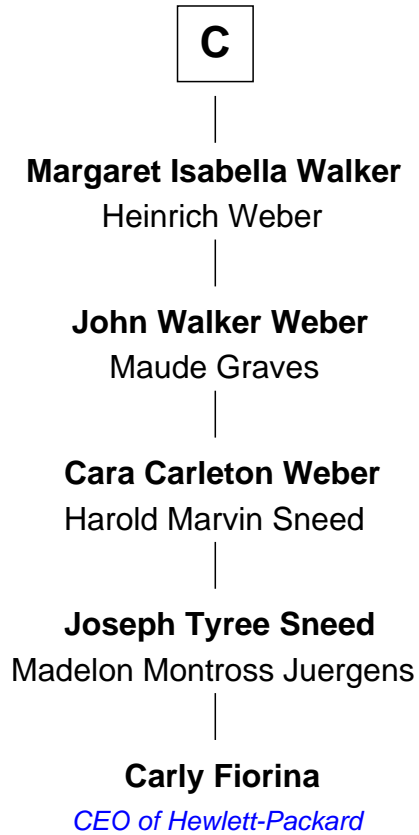

FamousKin.com Relationship Chart of

Carly Fiorina

CEO of Hewlett-Packard

16th cousin 5 times removed of

Helen Keller

Author and Activist

Ralph de Stafford
Margaret de Audley

Beatrice de Stafford

Thomas de Ros

Margaret de Ros

Sir Reynold Grey

Sir John Grey

Constance de Holand

Alice Grey

Sir William Knyvet

Sir Edmund Knyvet

Eleanor Tyrrel

Edmund Knyvet

Jane Bouchier

John Knyvet

Agnes Harcourt

A

Sir Hugh de Stafford

Philippa de Beauchamp

John Bernard

Margaret Daundelyn

John Bernard

Cecily Muscote

B

FamousKin.com