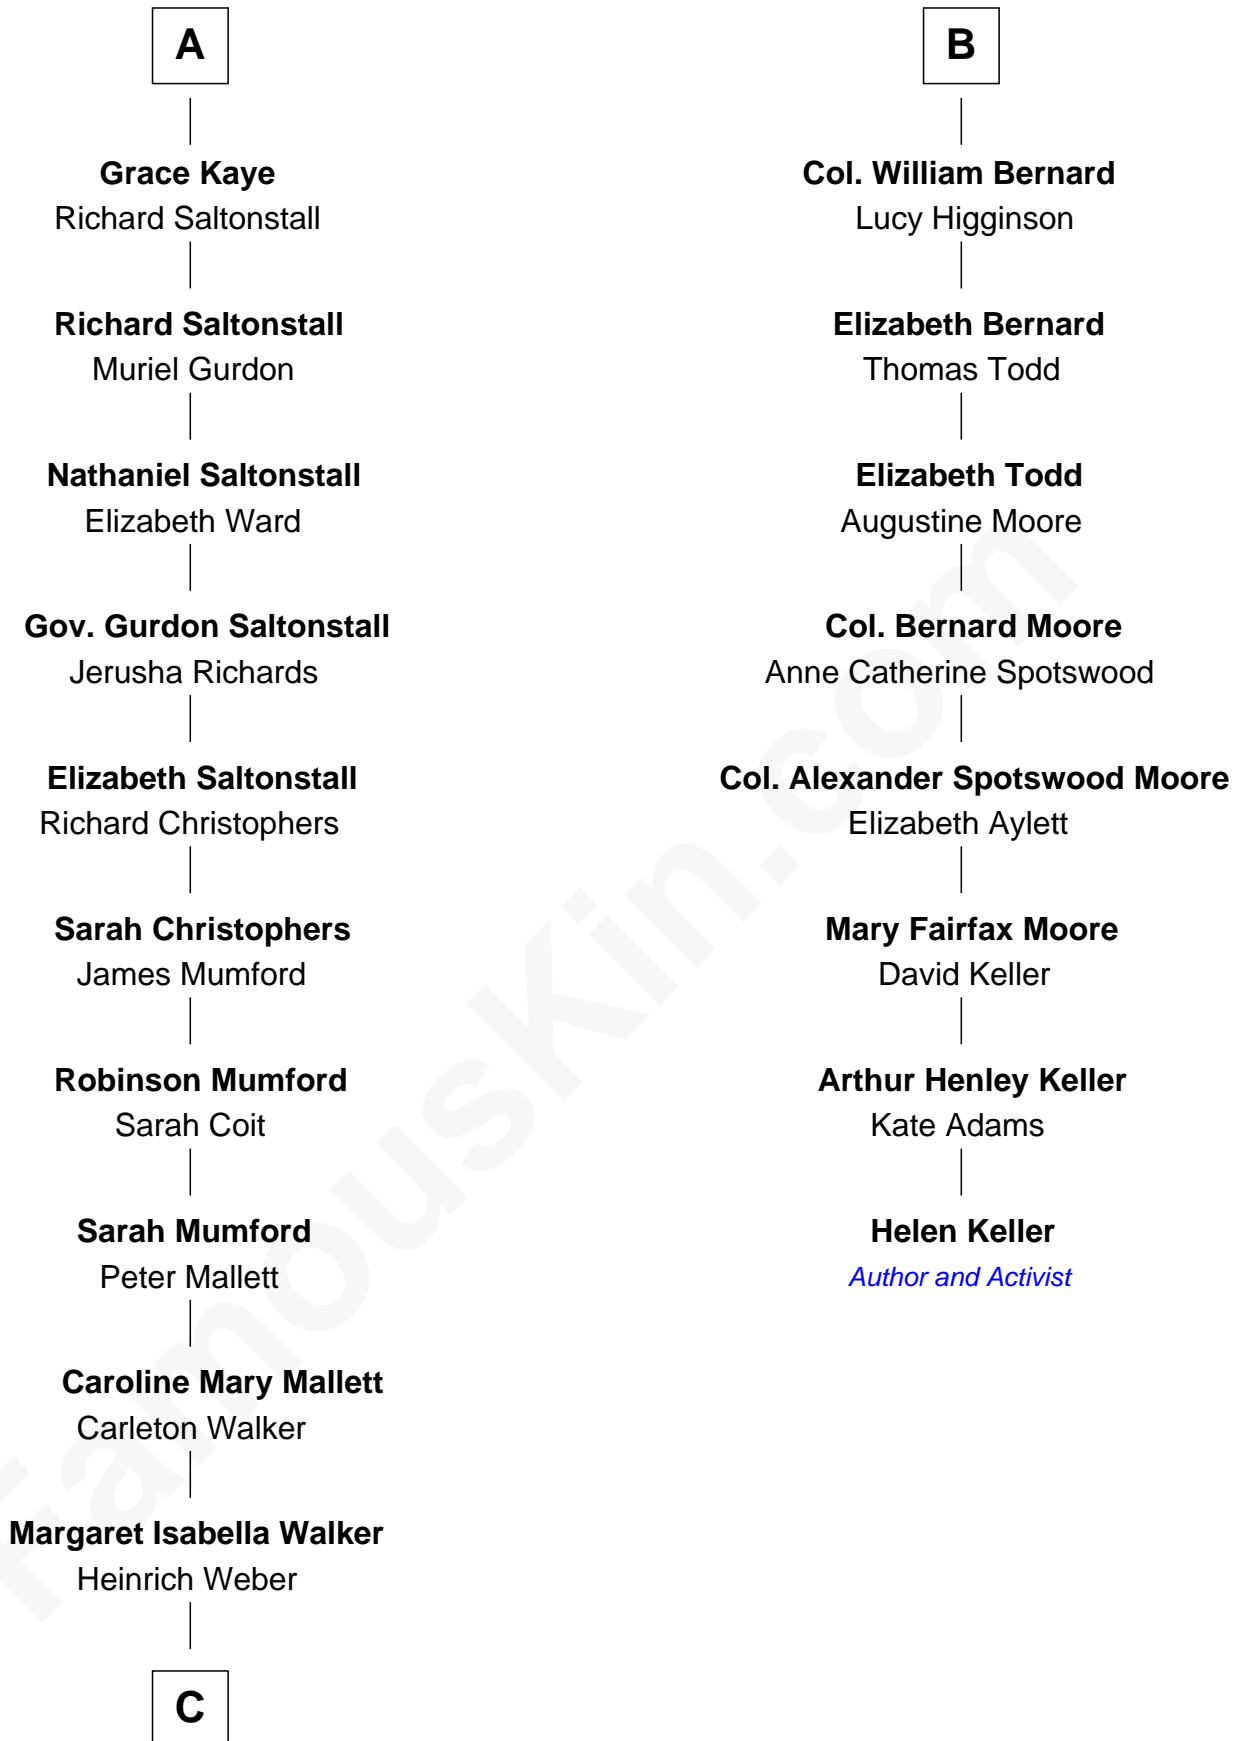

# FamousKin.com Relationship Chart of

**Carly Fiorina**

*CEO of Hewlett-Packard*

14th cousin 6 times removed of

**Helen Keller**

*Author and Activist*

**Sir Ralph Neville**

*with wife  
Joan Beaufort*

**Dorothy Mauleverer**  
John Kaye

**Robert Kaye**  
Anne Flower

**Margaret de Neville**  
Sir Richard Scrope

**Sir Henry le Scrope**  
Elizabeth le Scrope

**Margaret Scrope**  
John Bernard

**John Bernard**  
Margaret Daundelyn

**John Bernard**  
Cecily Muscote

**Francis Bernard**  
Alice Hazlewood

**Sir Francis Bernard**  
Mary Woolhouse

**A**

**B**

FamousKin.com