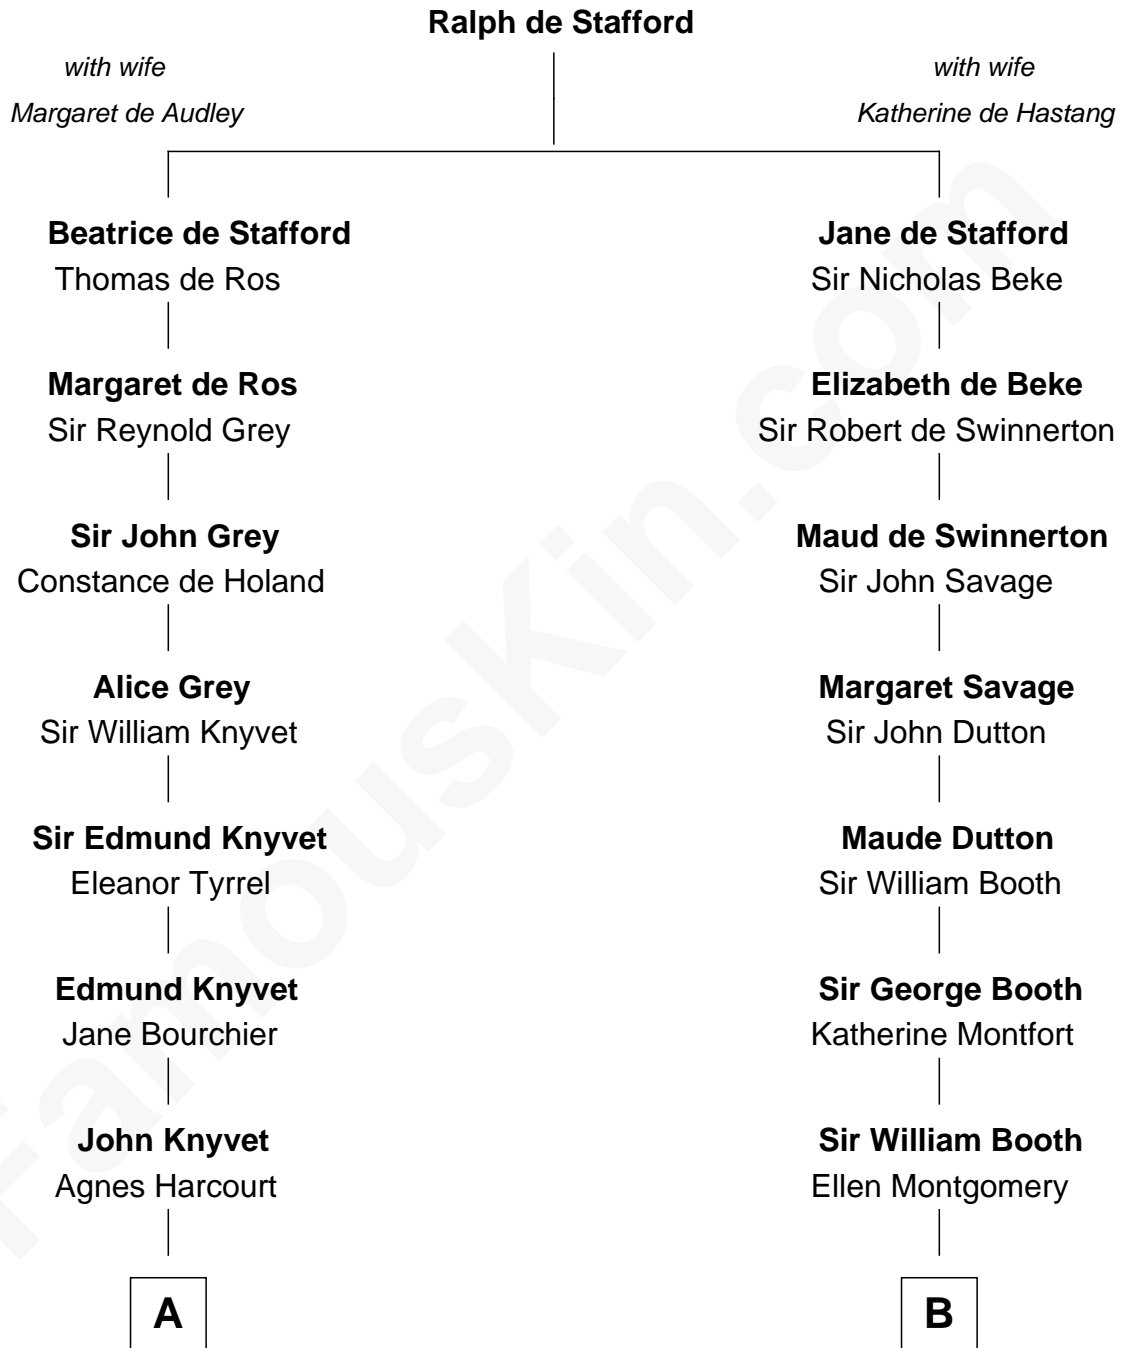

FamousKin.com

Relationship Chart of

Carly Fiorina

CEO of Hewlett-Packard

15th cousin 6 times removed of

Abraham Baldwin

Signer of the U.S. Constitution

C

—
Margaret Isabella Walker

Heinrich Weber

—
John Walker Weber

Maude Graves

—
Cara Carleton Weber

Harold Marvin Sneed

—
Joseph Tyree Sneed

Madelon Montross Juergens