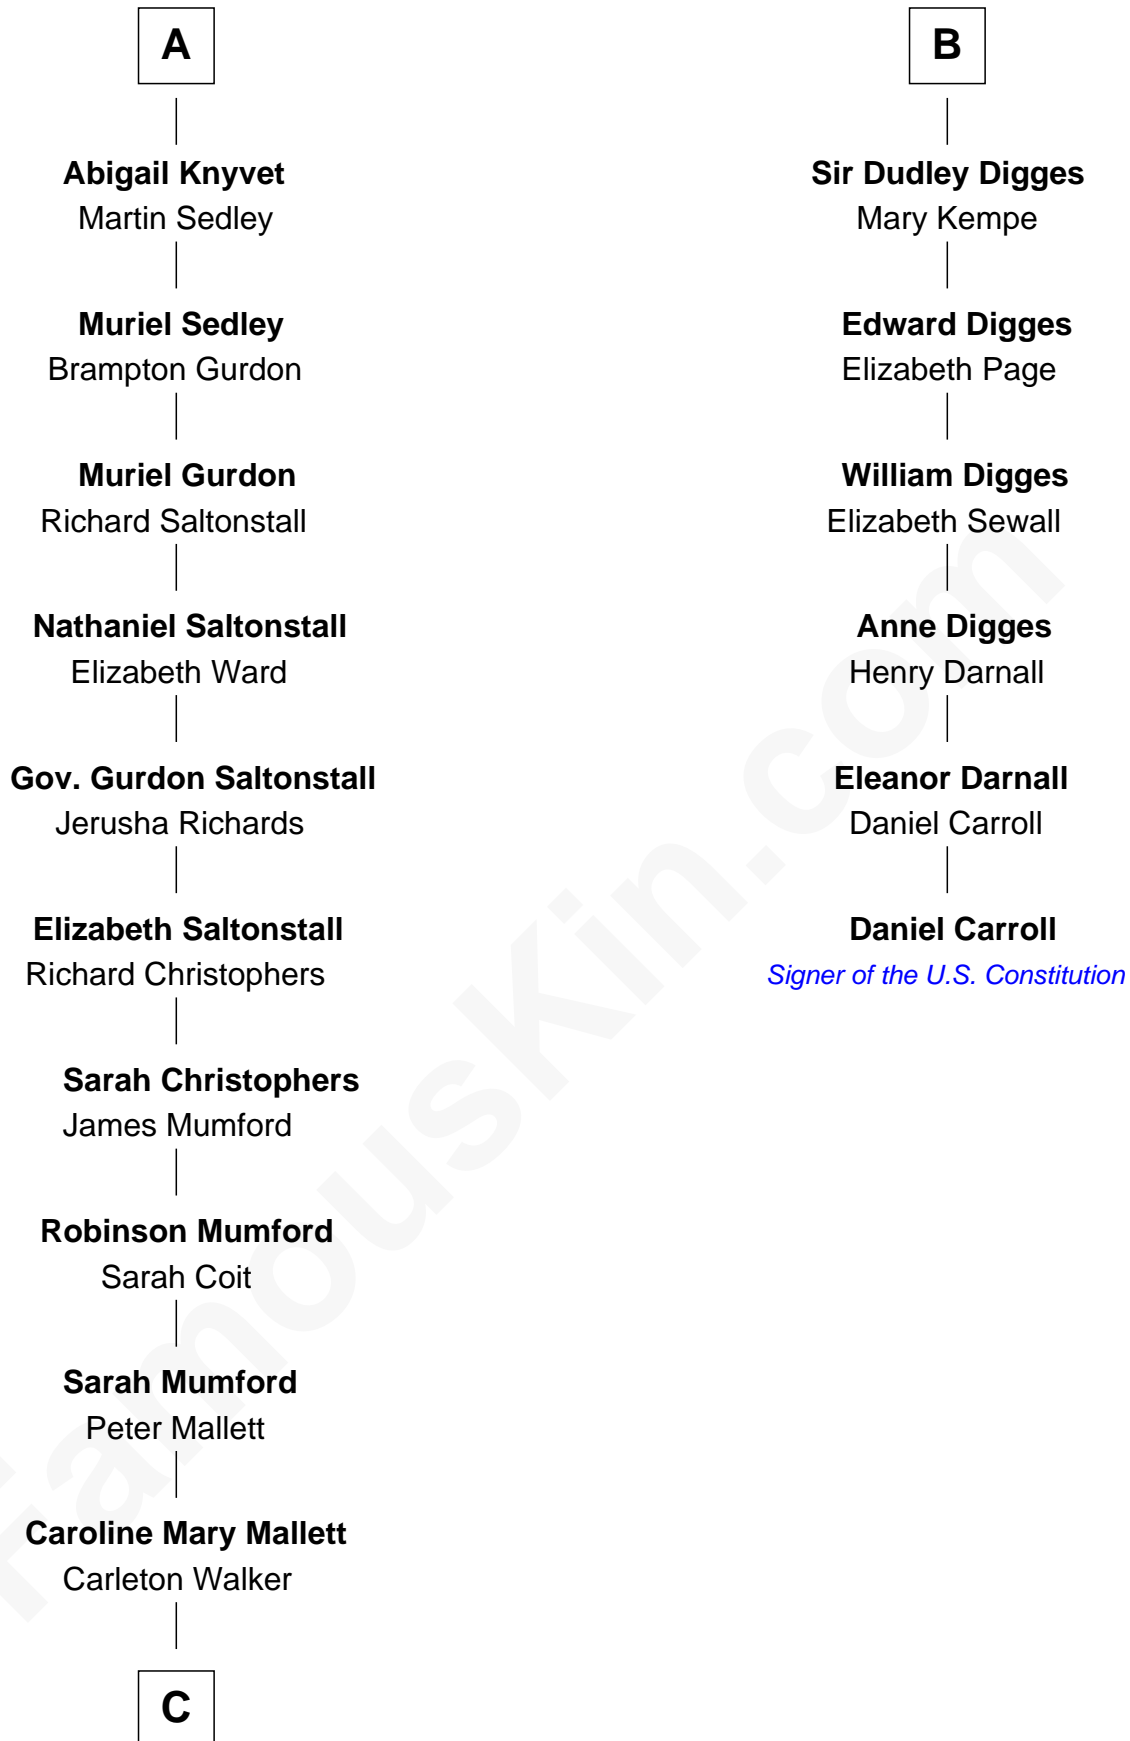

# FamousKin.com Relationship Chart of

**Carly Fiorina**

*CEO of Hewlett-Packard*

12th cousin 9 times removed of

**Daniel Carroll**

*Signer of the U.S. Constitution*

**Edward III, King of England**

Philippa of Hainault

FamousKin.com