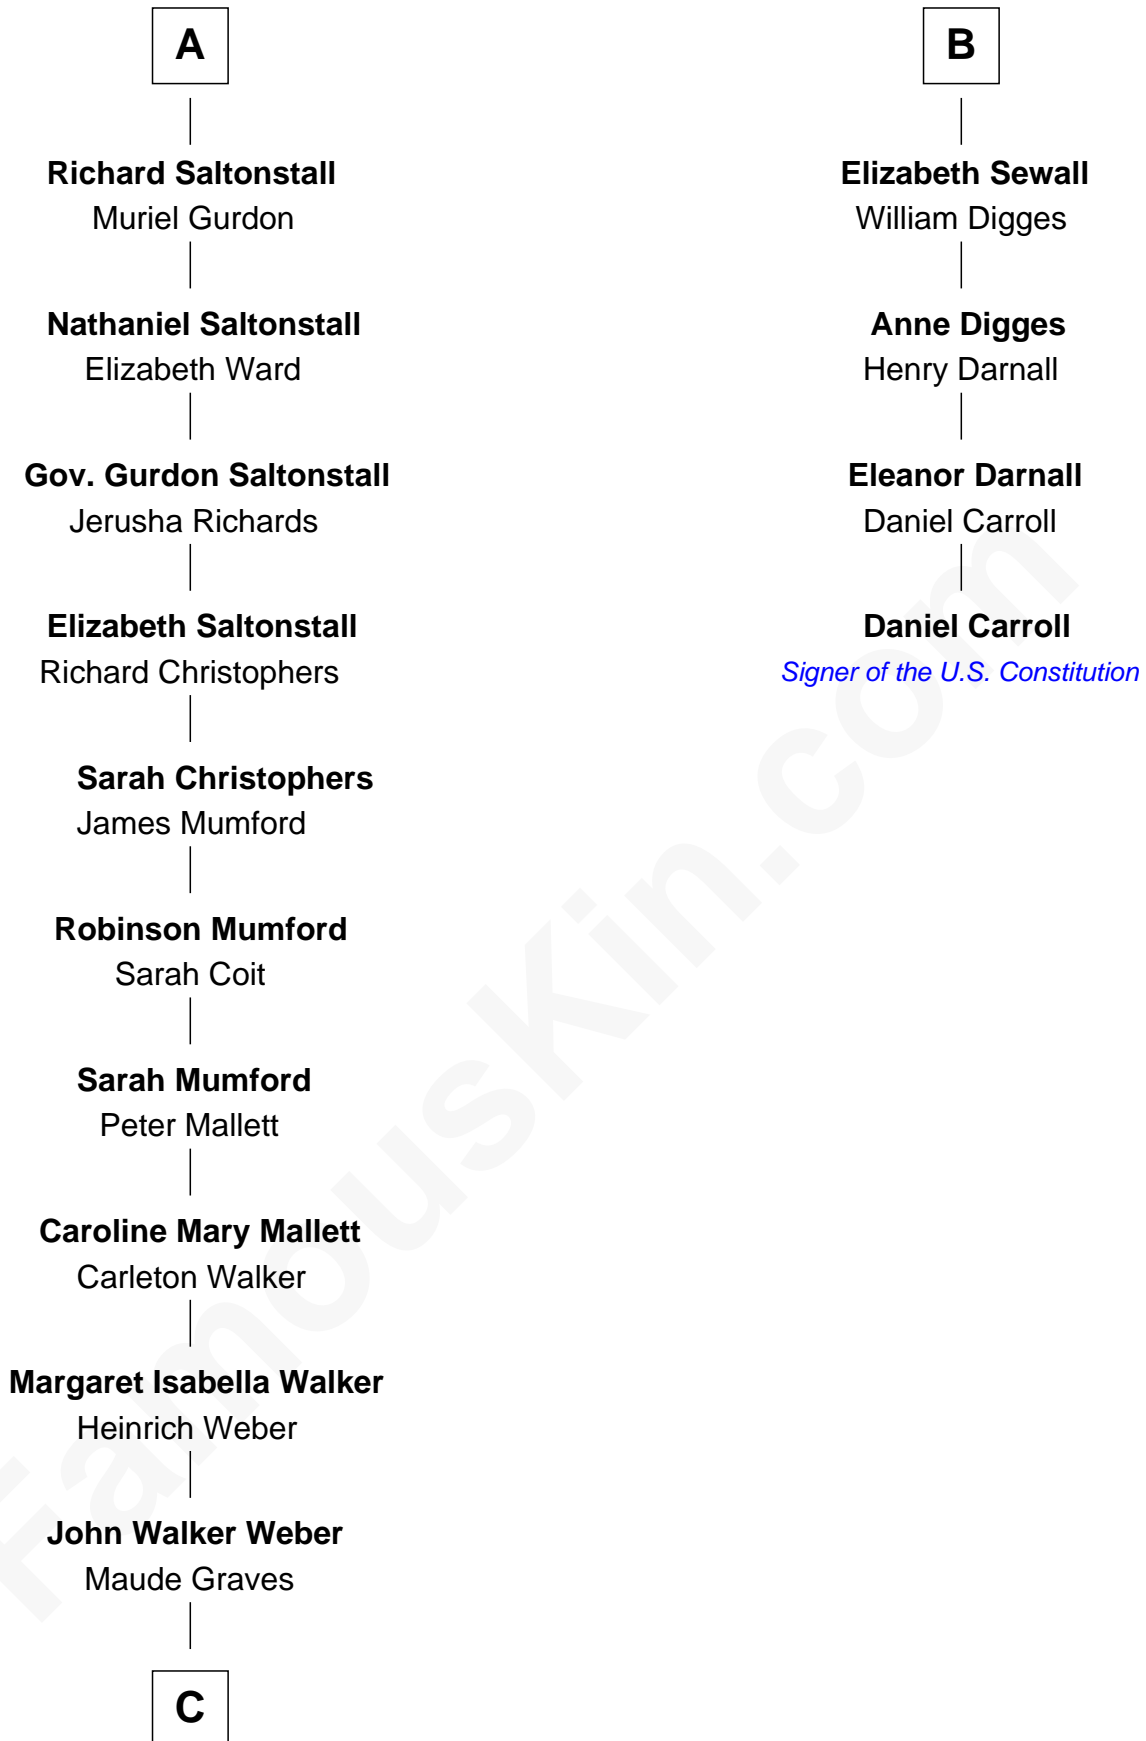

FamousKin.com Relationship Chart of

Carly Fiorina

CEO of Hewlett-Packard

10th cousin 9 times removed of

Daniel Carroll

Signer of the U.S. Constitution

Sir Thomas Chaworth

Isabel Aylesbury

C

—
Cara Carleton Weber

Harold Marvin Sneed

—
Joseph Tyree Sneed

Madelon Montross Juergens

—
Carly Fiorina

CEO of Hewlett-Packard

FamousKin.com