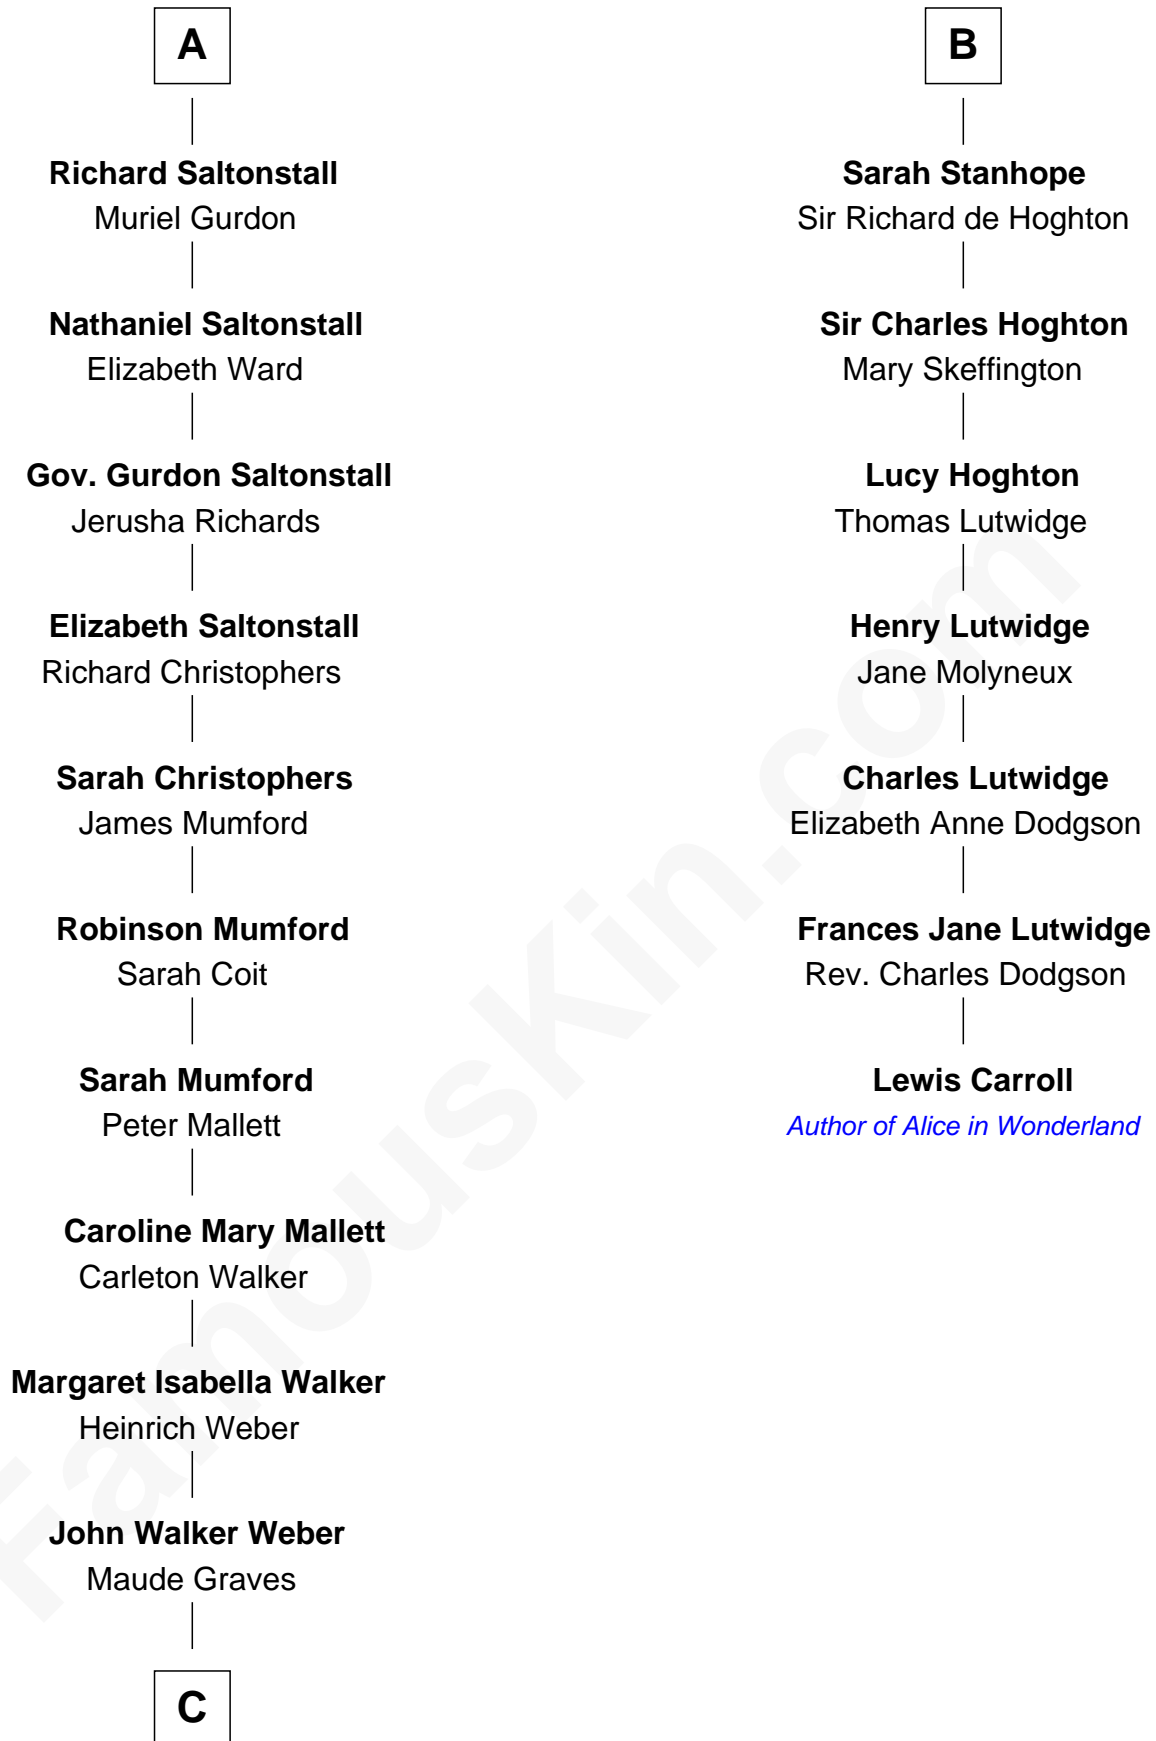

# FamousKin.com Relationship Chart of

**Carly Fiorina**

*CEO of Hewlett-Packard*

13th cousin 6 times removed of

**Lewis Carroll**

*Author of Alice in Wonderland*

**Sir Henry Percy**  
Eleanor Neville

**Sir Henry Percy**  
Eleanor Poynings

**Margaret Percy**  
Sir William Gascoigne

**Dorothy Gascoigne**  
Sir Ninian Markenfield

**Alice Markenfield**  
Sir Robert Mauleverer

**Dorothy Mauleverer**  
John Kaye

**Robert Kaye**  
Anne Flower

**Grace Kaye**  
Richard Saltonstall

**A**

**Anne Percy**  
Sir Thomas Hungerford

**Mary Hungerford**  
Sir Edward Hastings

**Sir George Hastings**  
Anne Stafford

**Sir Francis Hastings**  
Katherine Pole

**George Hastings**  
Dorothy Port

**Francis Hastings**  
Sarah Harington

**Catherine Hastings**  
Philip Stanhope

**B**

**C**

—  
**Cara Carleton Weber**

Harold Marvin Sneed

—  
**Joseph Tyree Sneed**

Madelon Montross Juergens

—  
**Carly Fiorina**