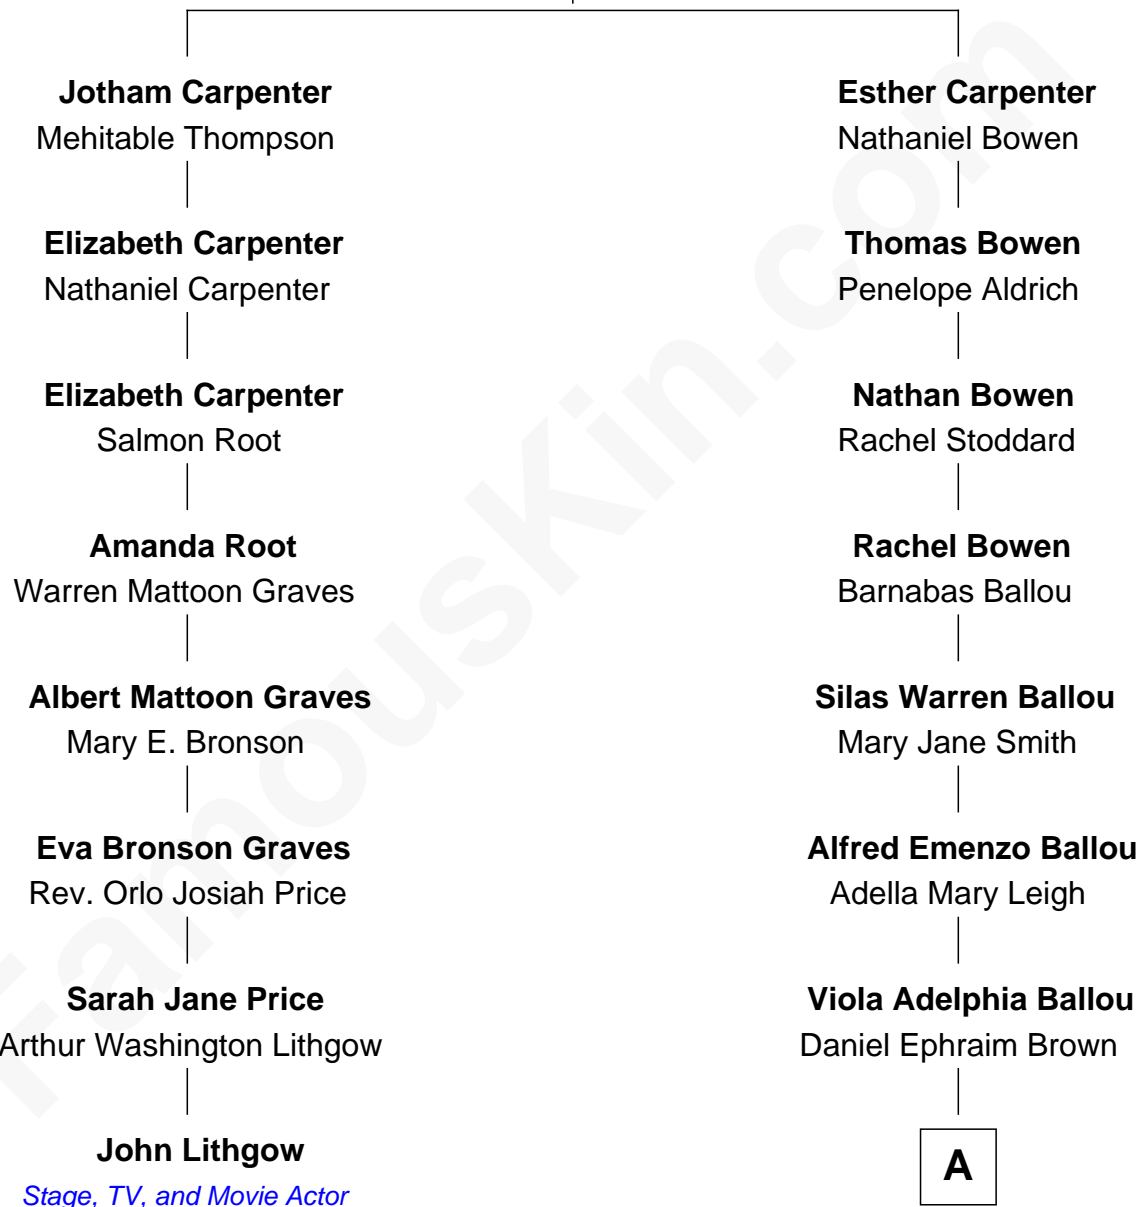

FamousKin.com Relationship Chart of

John Lithgow

Stage, TV, and Movie Actor

7th cousin 3 times removed of

Brandon Routh

TV and Movie Actor

Jotham Carpenter

Desire Martin

A

Leigh Alfred Brown

Edith Bell Brandon

Viola Lorraine Brown

John Junior Lear

Catherine LaVaughn Lear

Ronald Ray Routh

Brandon Routh