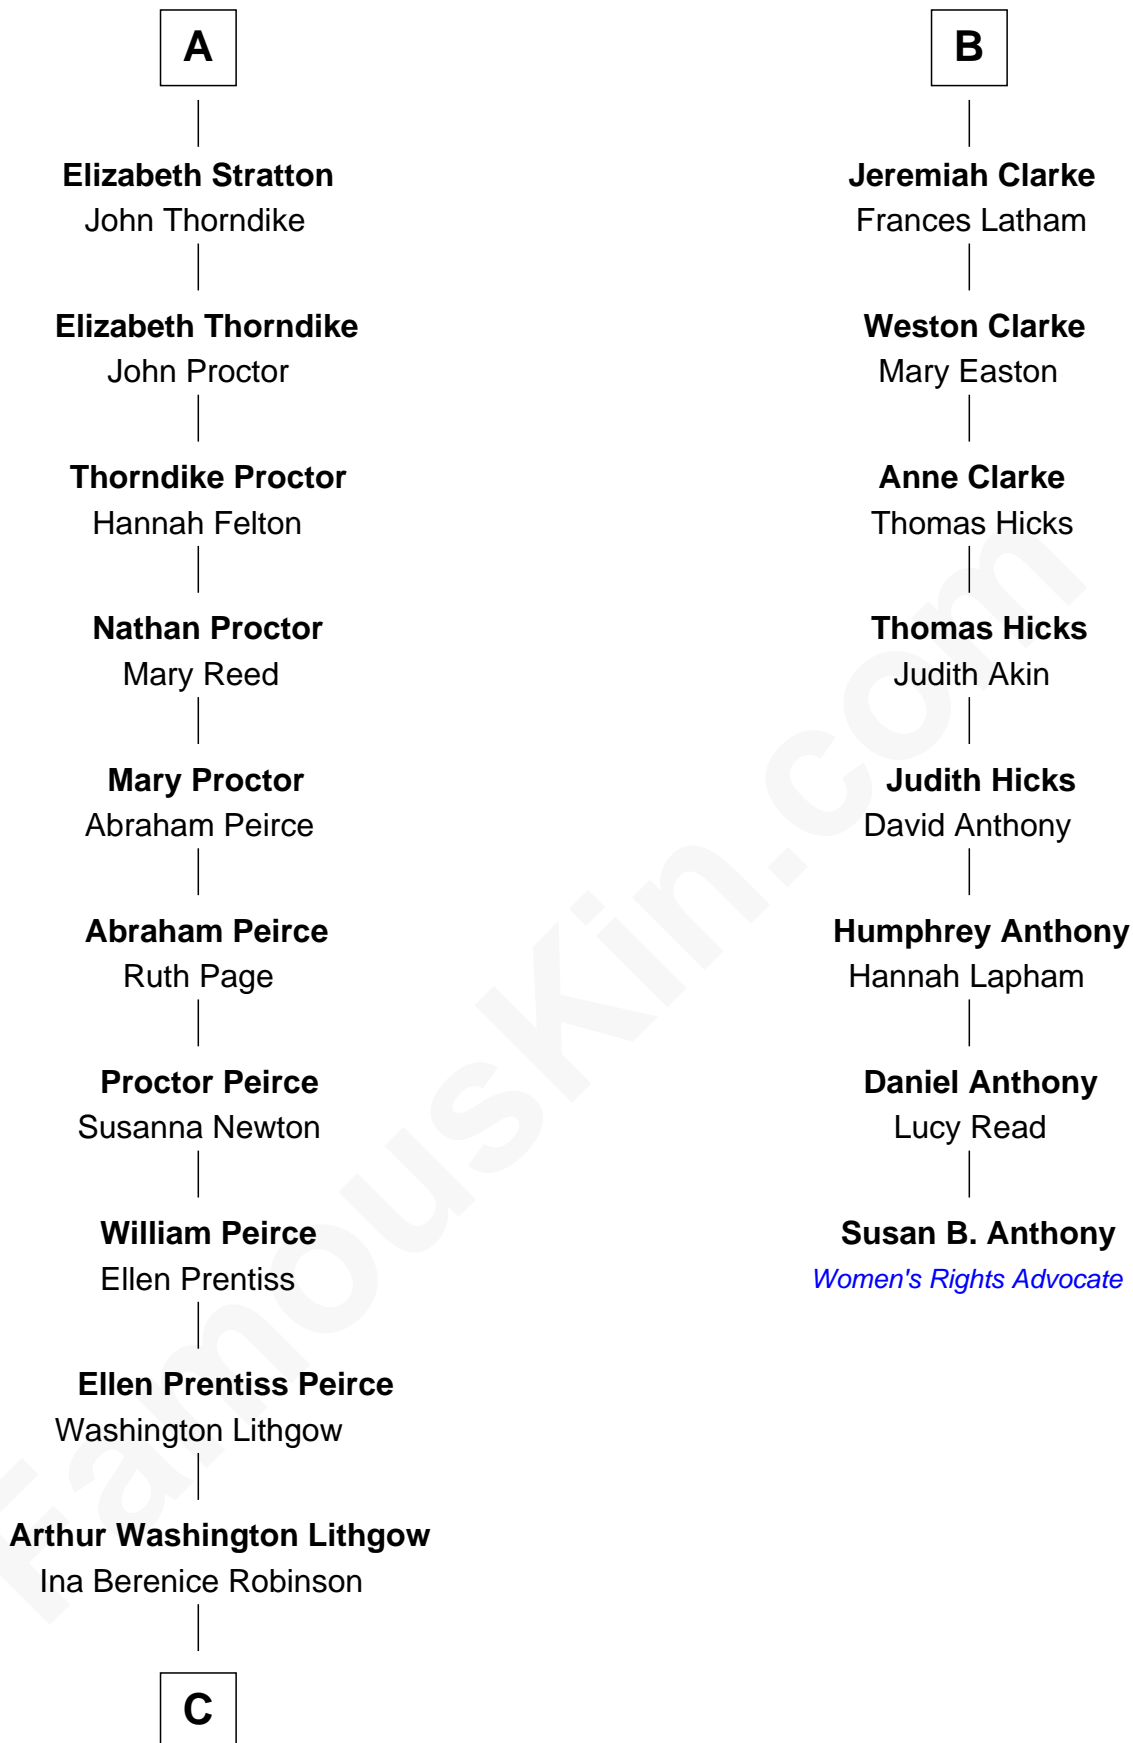

# FamousKin.com Relationship Chart of

**John Lithgow**

*Stage, TV, and Movie Actor*

14th cousin 4 times removed of

**Susan B. Anthony**

*Women's Rights Advocate*

**Elizabeth Cokayne**

*with husband  
Sir Laurence Cheney*

Anne Danvers

**Cecily Felton**

John Stratton

**Elizabeth Lovett**

Anthony Cave

**Thomas Stratton**

Dorothy Nicolls

**Mary Cave**

Sir Jerome Weston

**John Stratton**

Anne Derehaugh

**Mary Weston**

William Clerke

**A**

**B**

**C**

—  
**Arthur Washington Lithgow**

Sarah Jane Price

—  
**John Lithgow**

*Stage, TV, and Movie Actor*

FamousKin.com