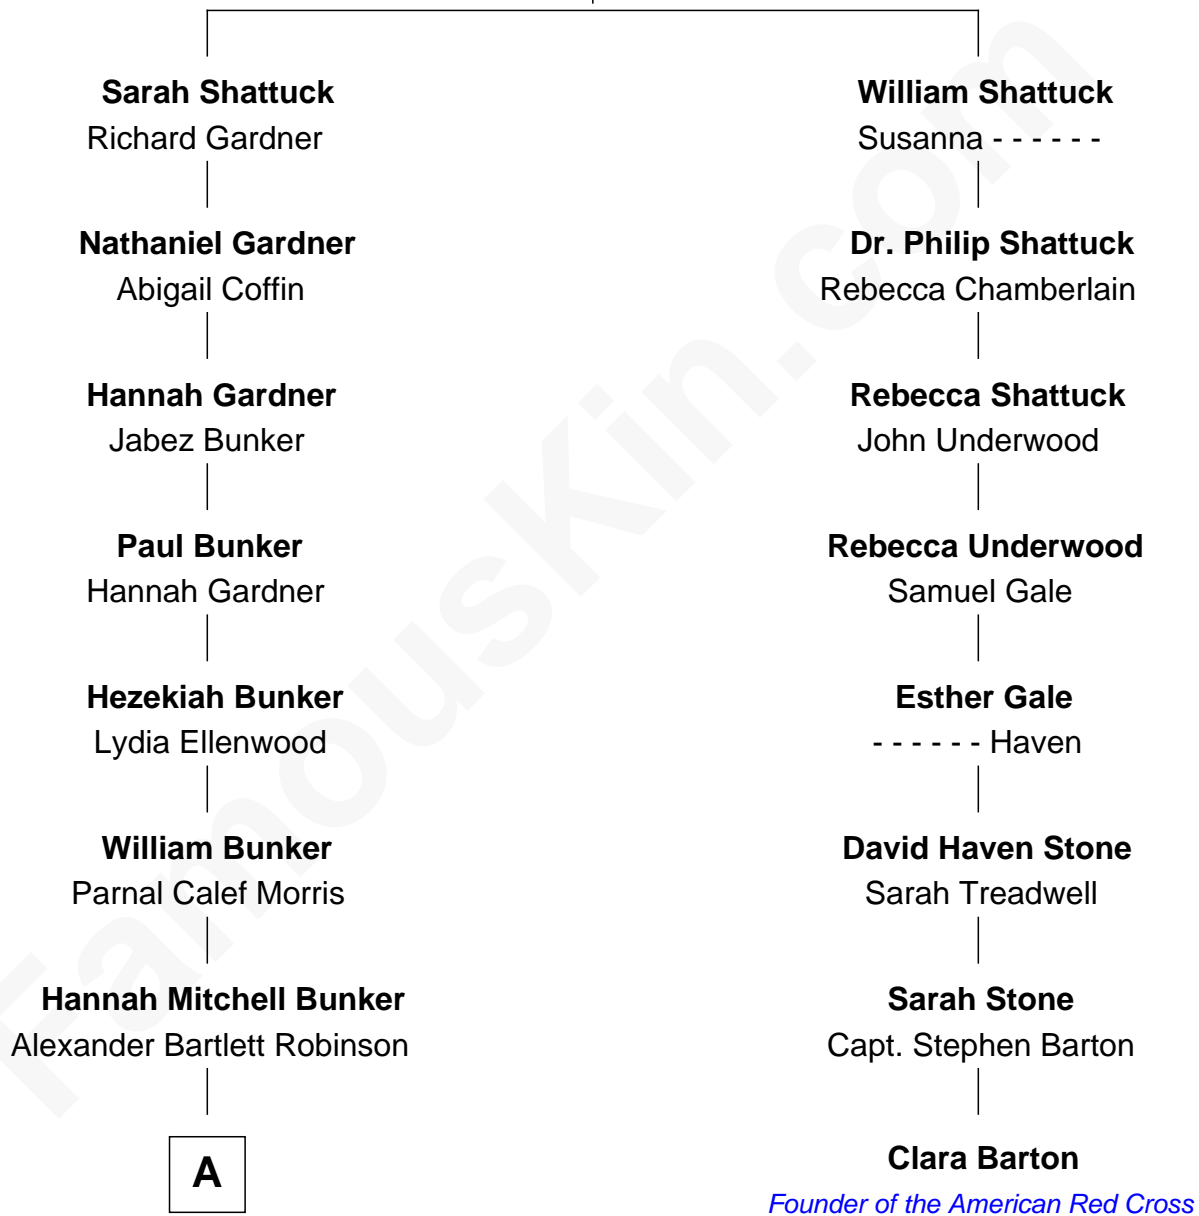

# FamousKin.com Relationship Chart of

**John Lithgow**

*Stage, TV, and Movie Actor*

7th cousin 3 times removed of

**Clara Barton**

*Founder of the American Red Cross*

**Damaris** - - - - -  
- - - - - Shattuck

**A**

**A**

—  
**Edwin B. Robinson**  
Melvina Amanda Knowles

—  
**Ina Berenice Robinson**  
Arthur Washington Lithgow

—  
**Arthur Washington Lithgow**  
Sarah Jane Price

—  
**John Lithgow**  
*Stage, TV, and Movie Actor*