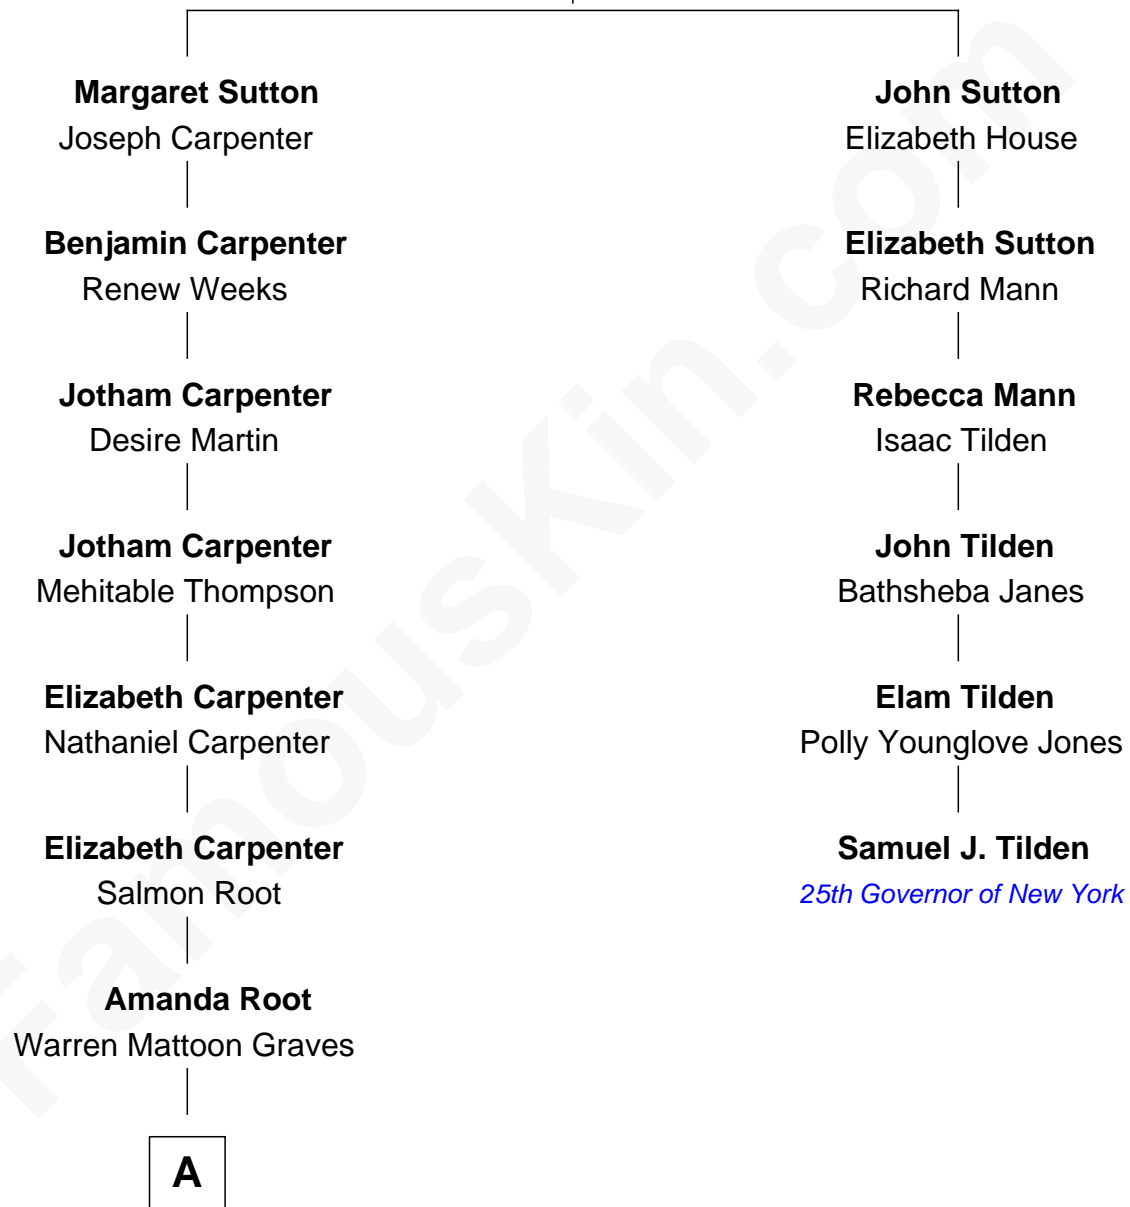

FamousKin.com Relationship Chart of

John Lithgow

Stage, TV, and Movie Actor

5th cousin 5 times removed of

Samuel J. Tilden

25th Governor of New York

John Sutton
Julian Adcocke

A

—
Albert Mattoon Graves

Mary E. Bronson

—
Eva Bronson Graves

Rev. Orlo Josiah Price

—
Sarah Jane Price

Arthur Washington Lithgow

—
John Lithgow

Stage, TV, and Movie Actor