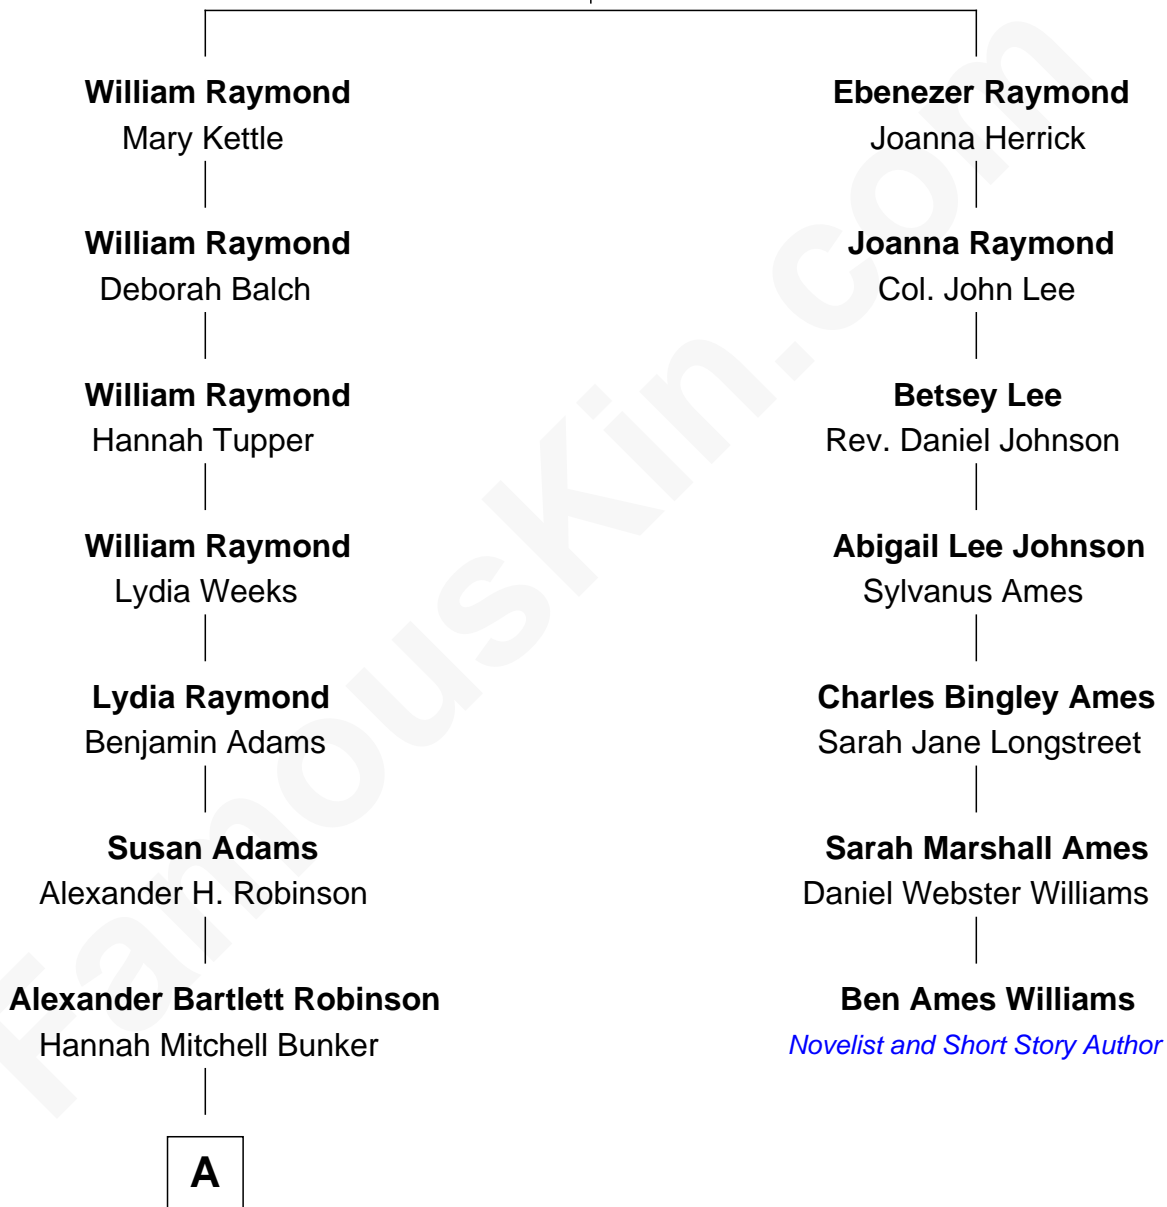

FamousKin.com Relationship Chart of

John Lithgow

Stage, TV, and Movie Actor

6th cousin 4 times removed of

Ben Ames Williams

Novelist and Short Story Author

William Raymond

Hannah Bishop

A

—
Edwin B. Robinson
Melvina Amanda Knowles

—
Ina Berenice Robinson
Arthur Washington Lithgow

—
Arthur Washington Lithgow
Sarah Jane Price

—
John Lithgow
Stage, TV, and Movie Actor

FamousKin.com