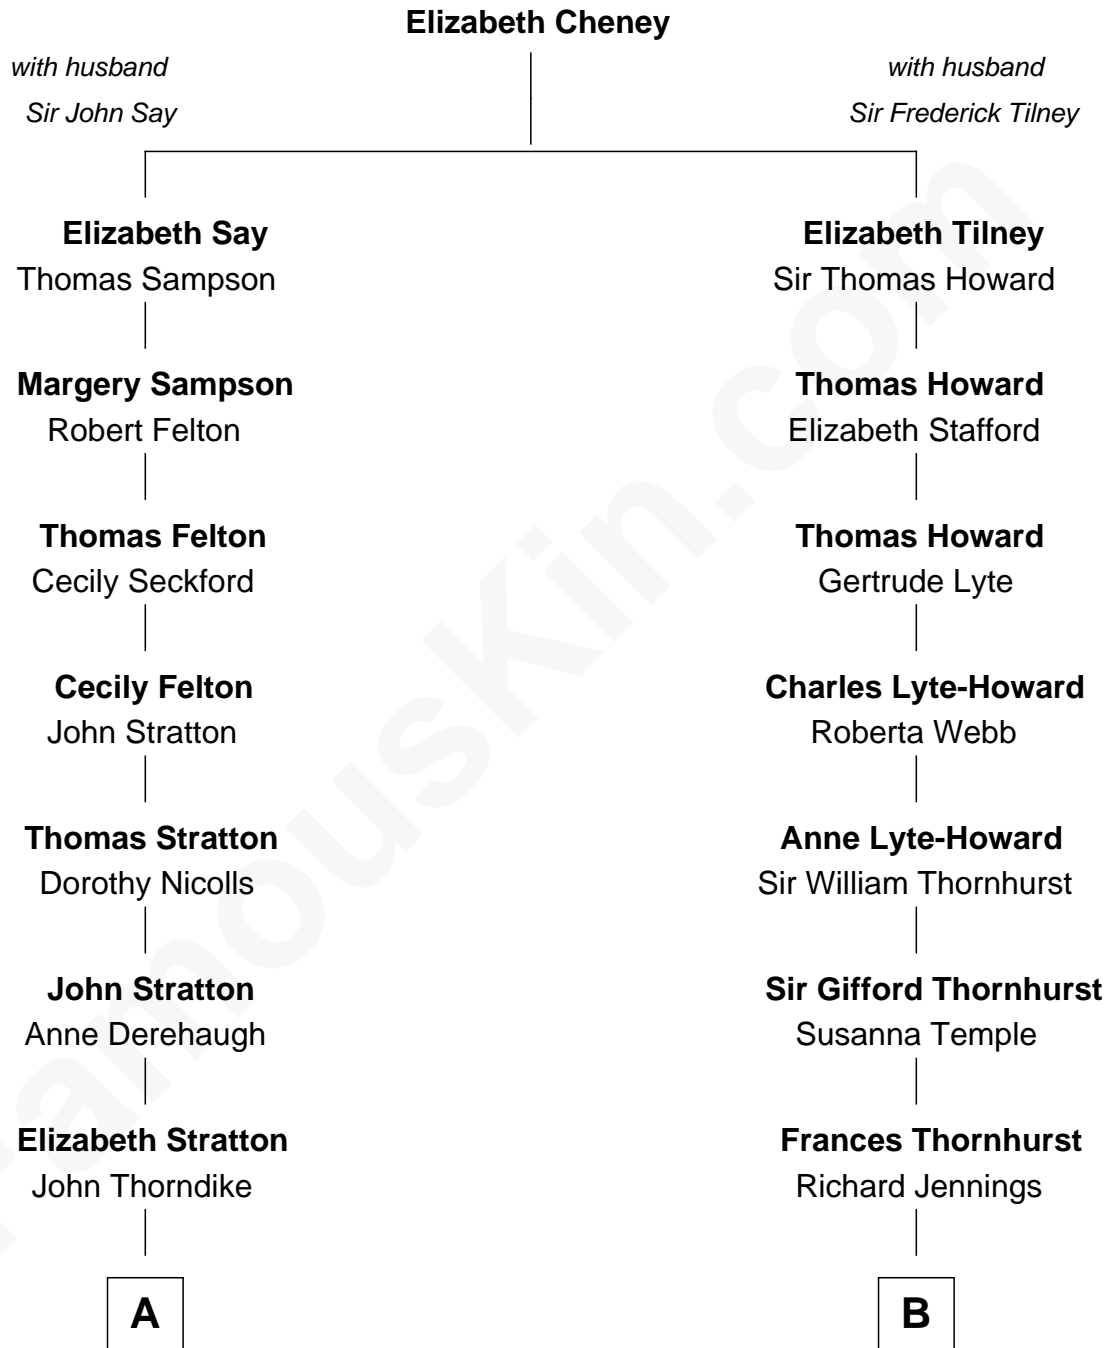

FamousKin.com Relationship Chart of

John Lithgow

Stage, TV, and Movie Actor

15th cousin 2 times removed of

Sir Winston Churchill

Prime Minister of the United Kingdom

John Lithgow photo by [David Shankbone](#) (CC BY-SA 3.0)