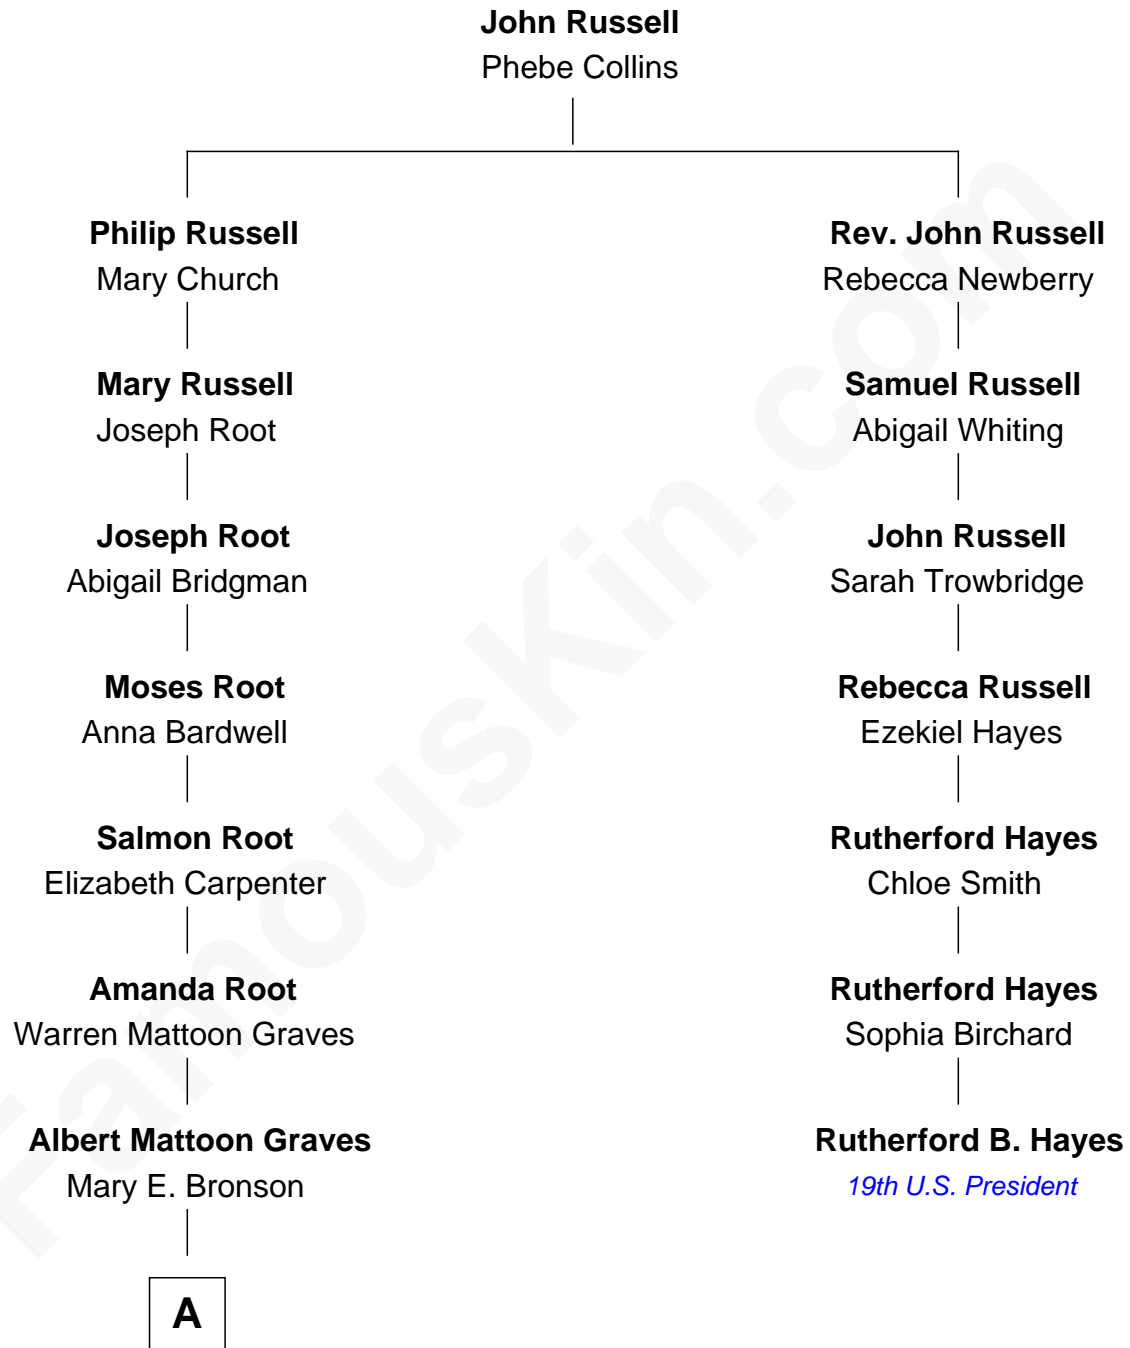

FamousKin.com Relationship Chart of

John Lithgow

Stage, TV, and Movie Actor

6th cousin 3 times removed of

Rutherford B. Hayes

19th U.S. President

A

—
Eva Bronson Graves