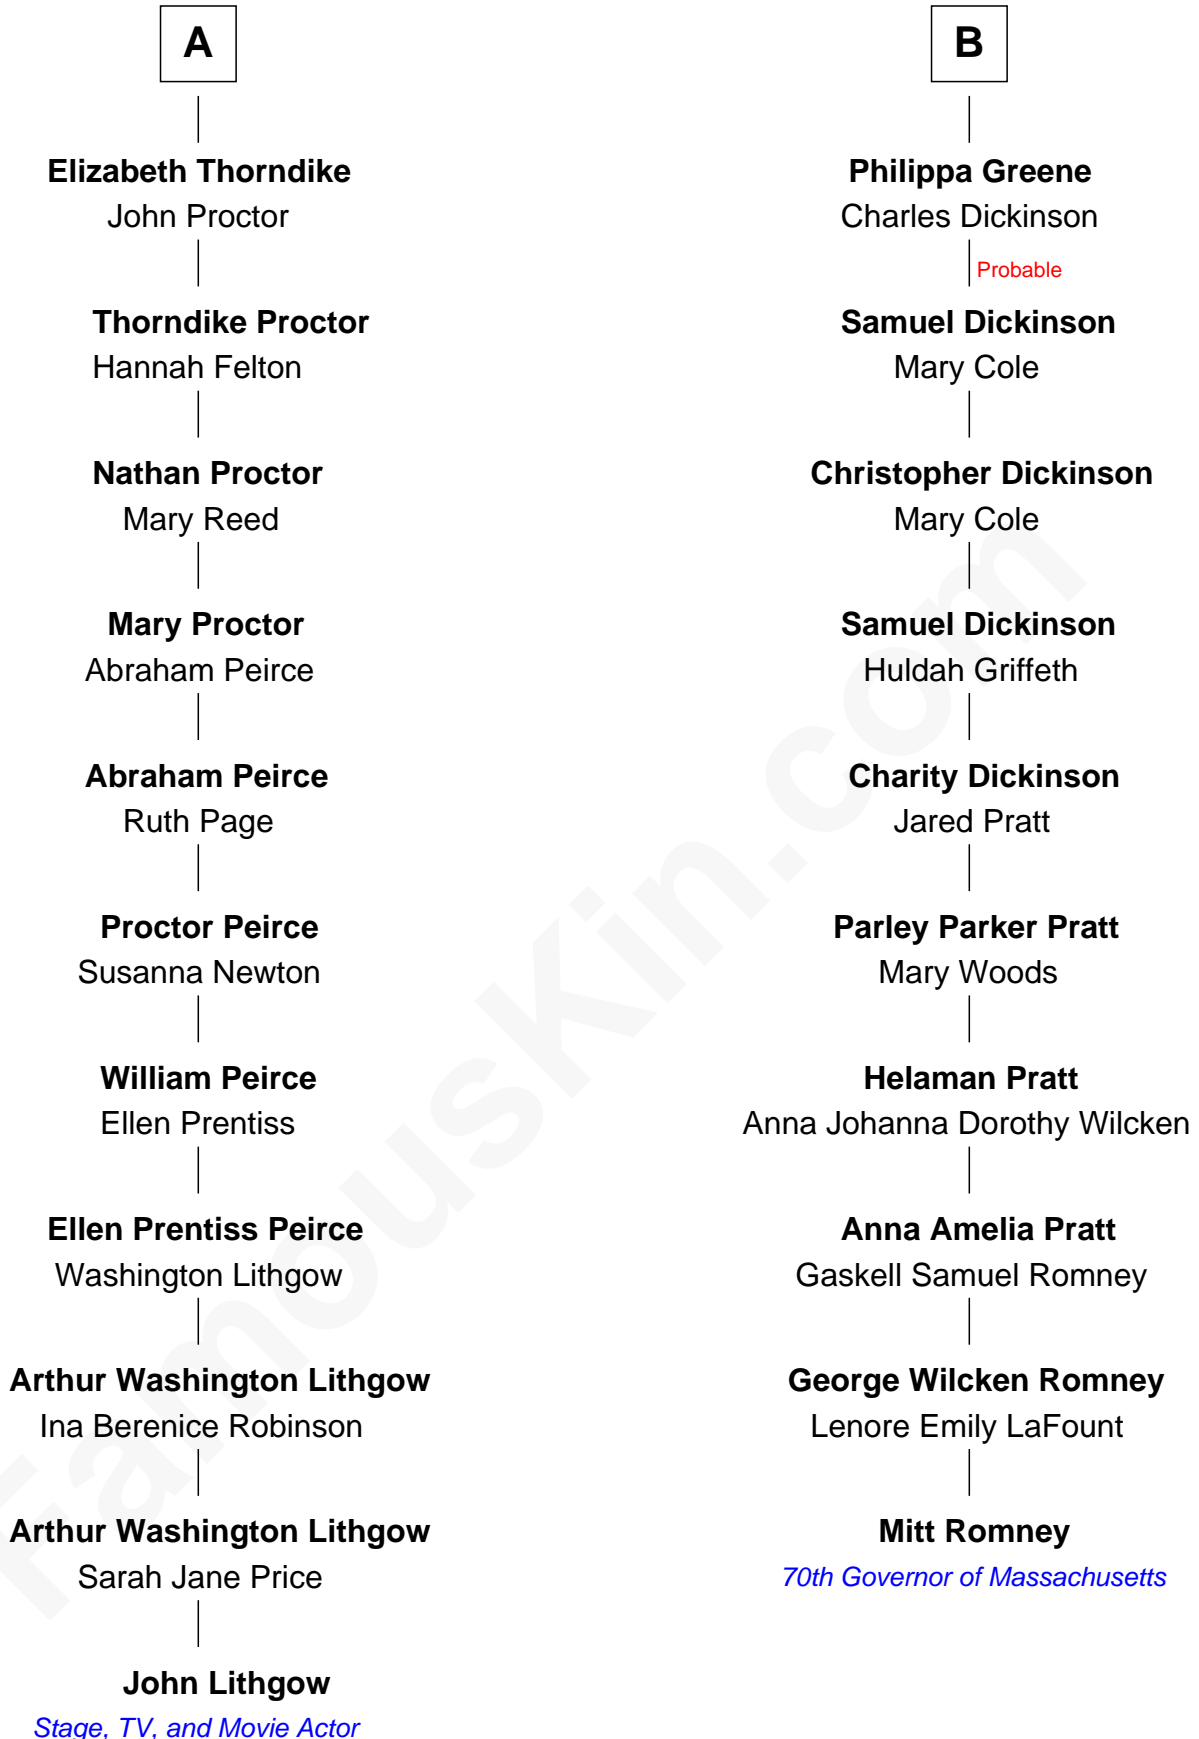

FamousKin.com Relationship Chart of

John Lithgow

Stage, TV, and Movie Actor

16th cousin 1 time removed of

Mitt Romney

70th Governor of Massachusetts

Sir John Fray
Agnes Danvers

Elizabeth Fray
Sir Thomas Waldegrave

Sir William Waldegrave
Margery Wentworth

Dorothy Waldegrave
Sir John Spring

Frances Spring
Edmund Wright

Mary Wright
William Derehaugh

Anne Derehaugh
John Stratton

Elizabeth Stratton
John Thorndike

A

Katherine Fray
Humphrey Stafford

Sir Humphrey Stafford
Margaret Fogge

Sir Humphrey Stafford
Margaret Tame

Ellen Stafford
Thomas Barlow

Stafford Barlow

Audrey Barlow
William Almy

Annis Almy
John Greene

B

John Lithgow photo by [David Shankbone](#) (CC BY-SA 3.0)

Mitt Romney photo by [Gage Skidmore](#) (CC BY-SA 3.0)