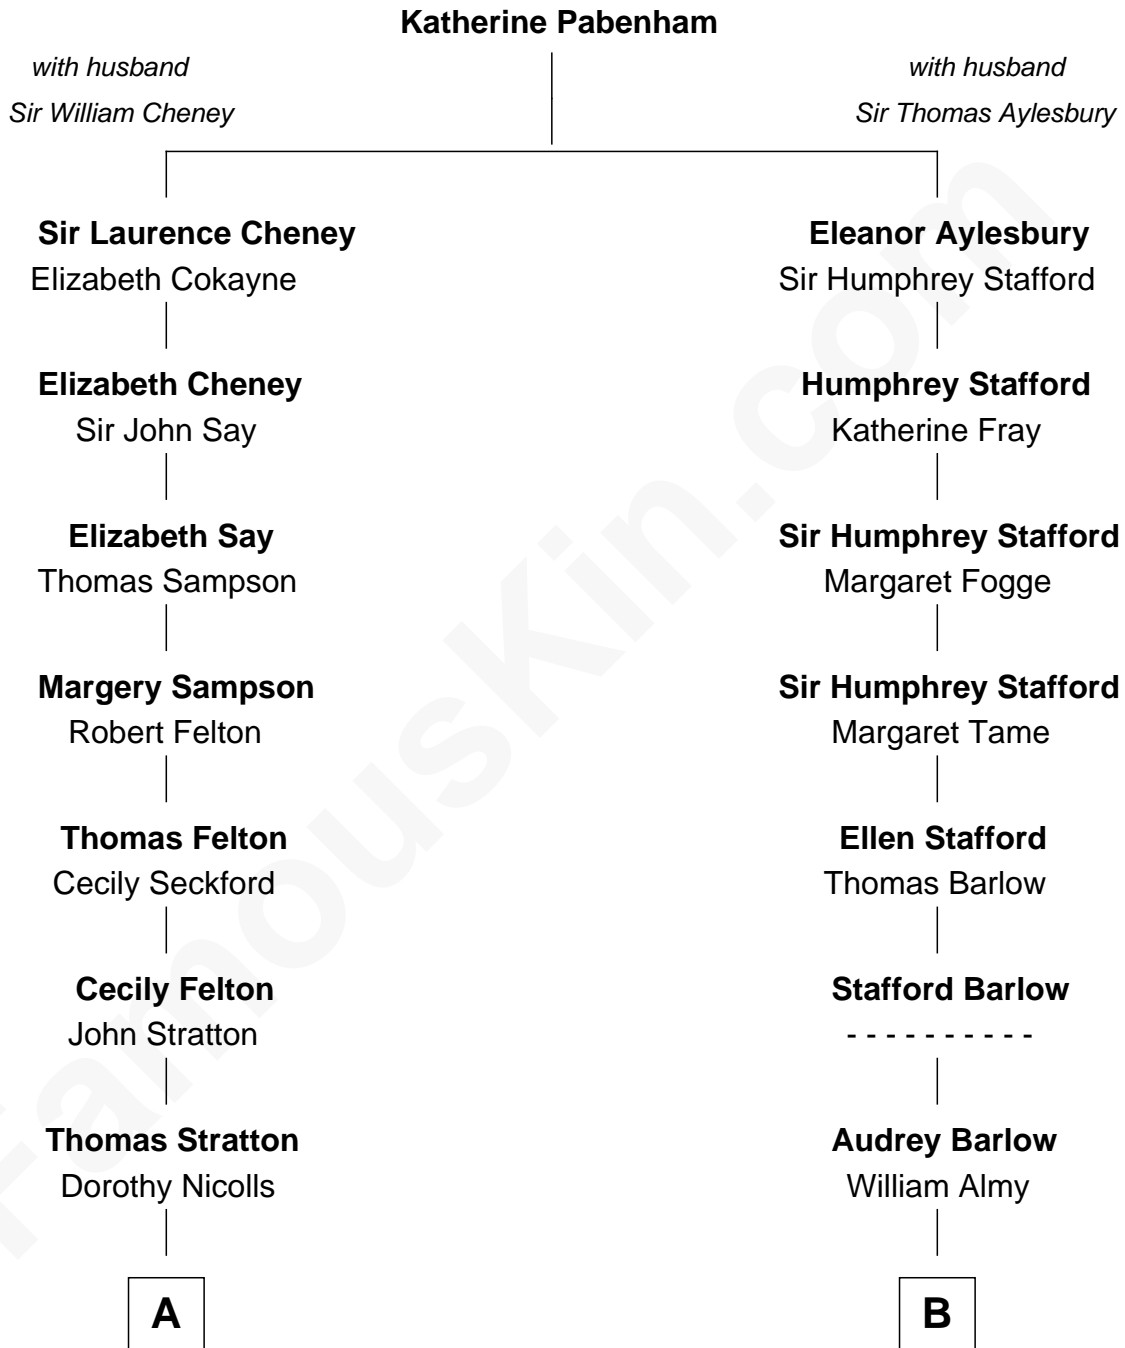

FamousKin.com Relationship Chart of

John Lithgow

Stage, TV, and Movie Actor

17th cousin 2 times removed of

Mitt Romney

70th Governor of Massachusetts

C

Arthur Washington Lithgow

Ina Berenice Robinson

Arthur Washington Lithgow

Sarah Jane Price

John Lithgow

Stage, TV, and Movie Actor

FamousKin.com