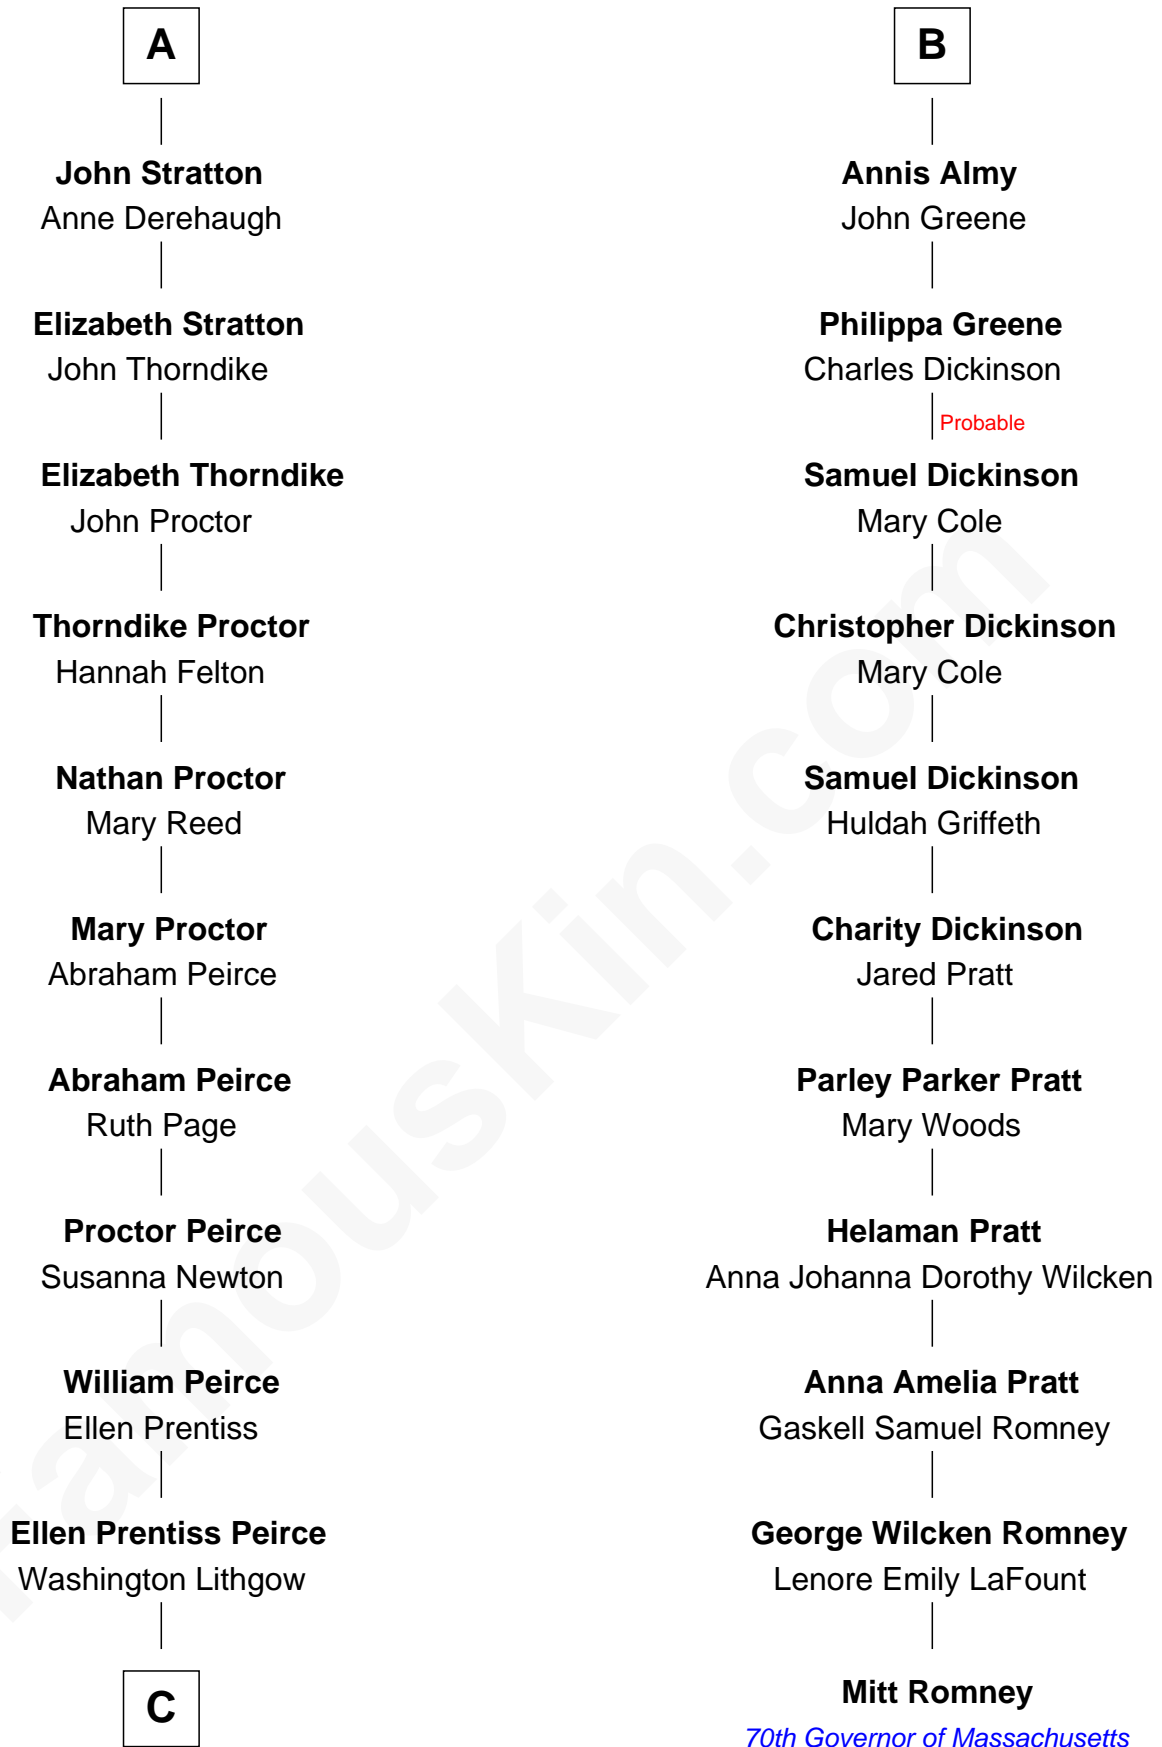

FamousKin.com Relationship Chart of

John Lithgow

Stage, TV, and Movie Actor

17th cousin 2 times removed of

Mitt Romney

70th Governor of Massachusetts

C

Arthur Washington Lithgow

Ina Berenice Robinson

Arthur Washington Lithgow

Sarah Jane Price

John Lithgow

Stage, TV, and Movie Actor

FamousKin.com