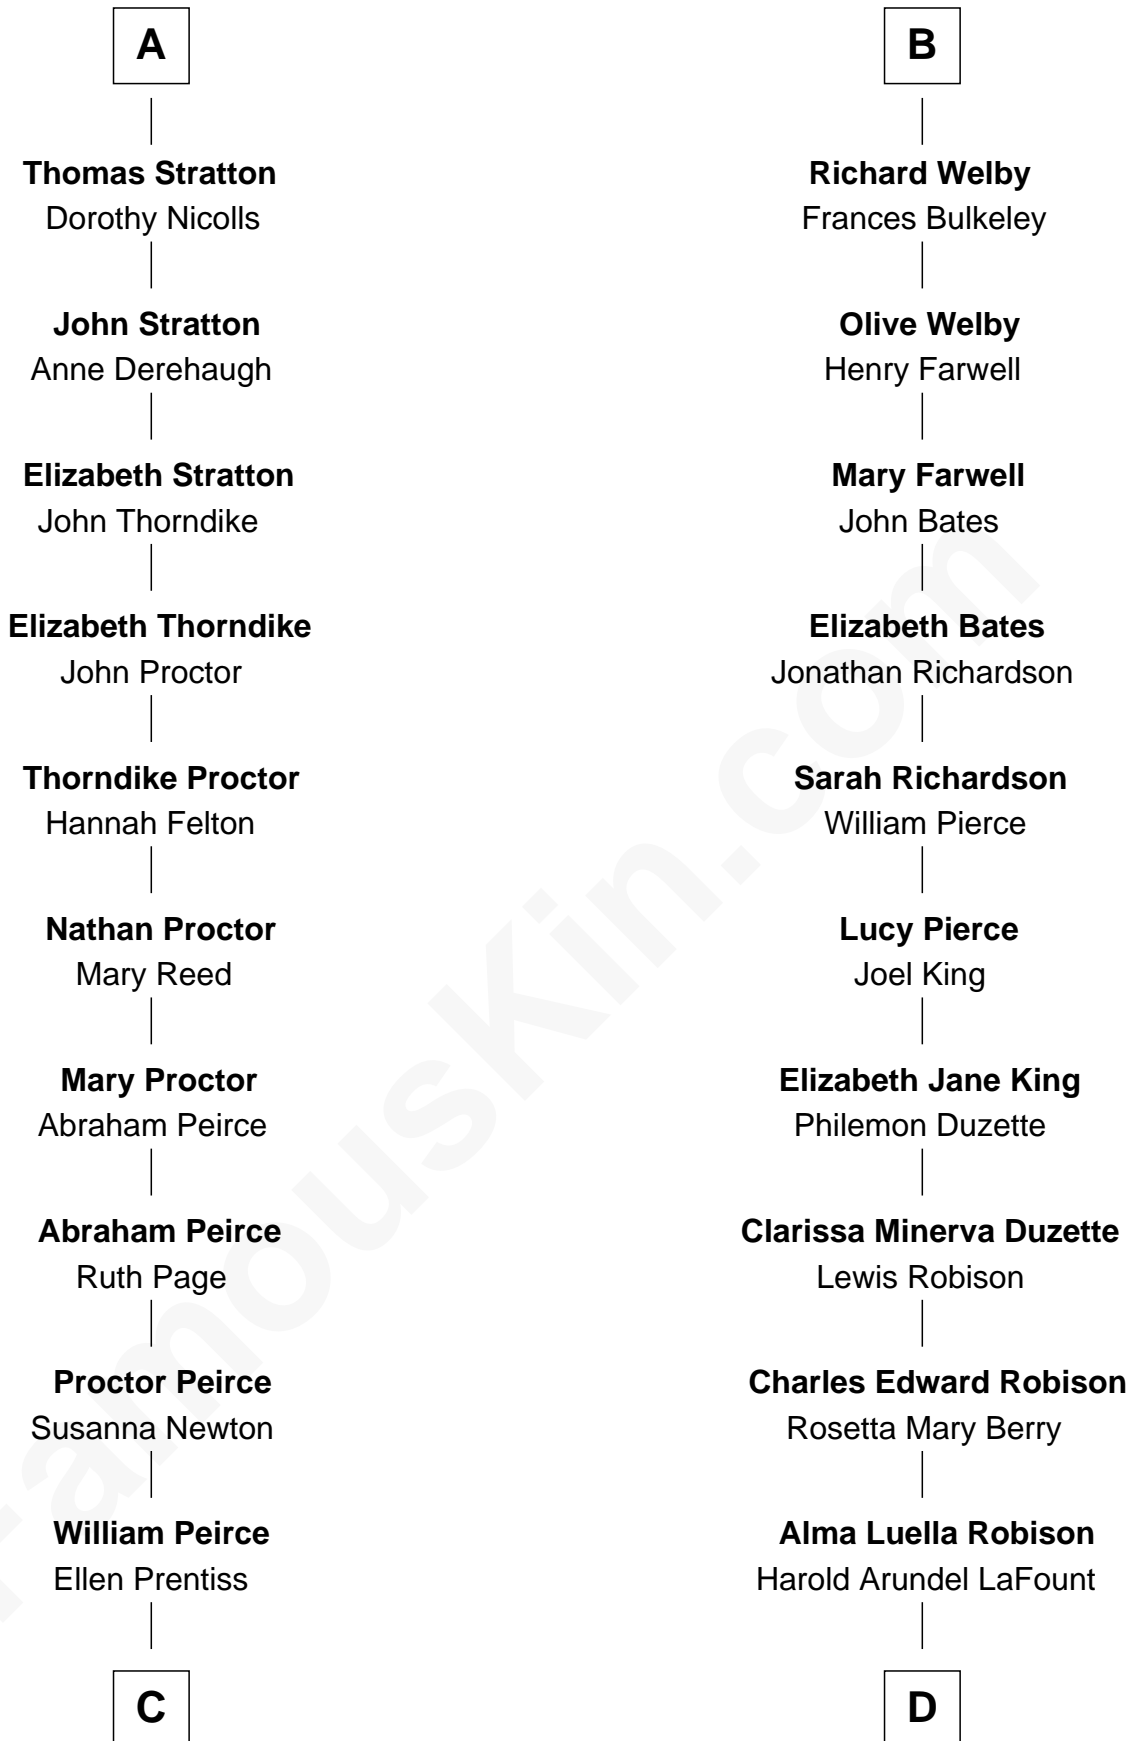

FamousKin.com Relationship Chart of

John Lithgow

Stage, TV, and Movie Actor

18th cousin 2 times removed of

Mitt Romney

70th Governor of Massachusetts

Sir Reynold de Grey

Eleanor le Strange

FamousKin.com