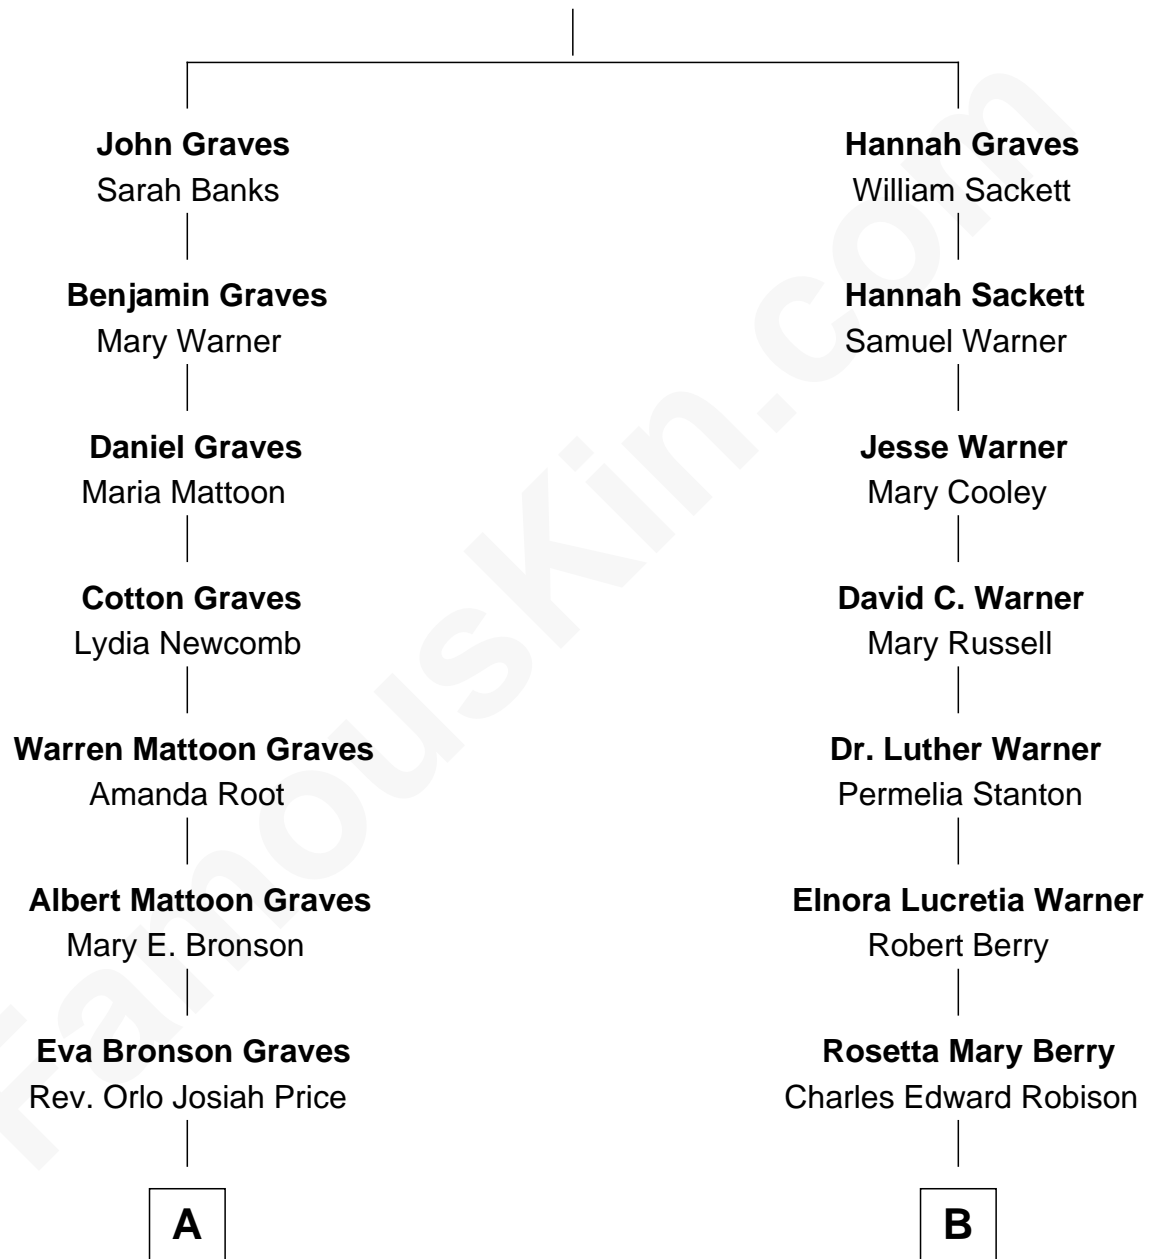

FamousKin.com Relationship Chart of

John Lithgow

Stage, TV, and Movie Actor

8th cousin 1 time removed of

Mitt Romney

70th Governor of Massachusetts

Isaac Graves

Mary Church

A

Sarah Jane Price
Arthur Washington Lithgow

John Lithgow
Stage, TV, and Movie Actor

B

Alma Luella Robison
Harold Arundel LaFount

Lenore Emily LaFount
George Wilcken Romney

Mitt Romney
70th Governor of Massachusetts