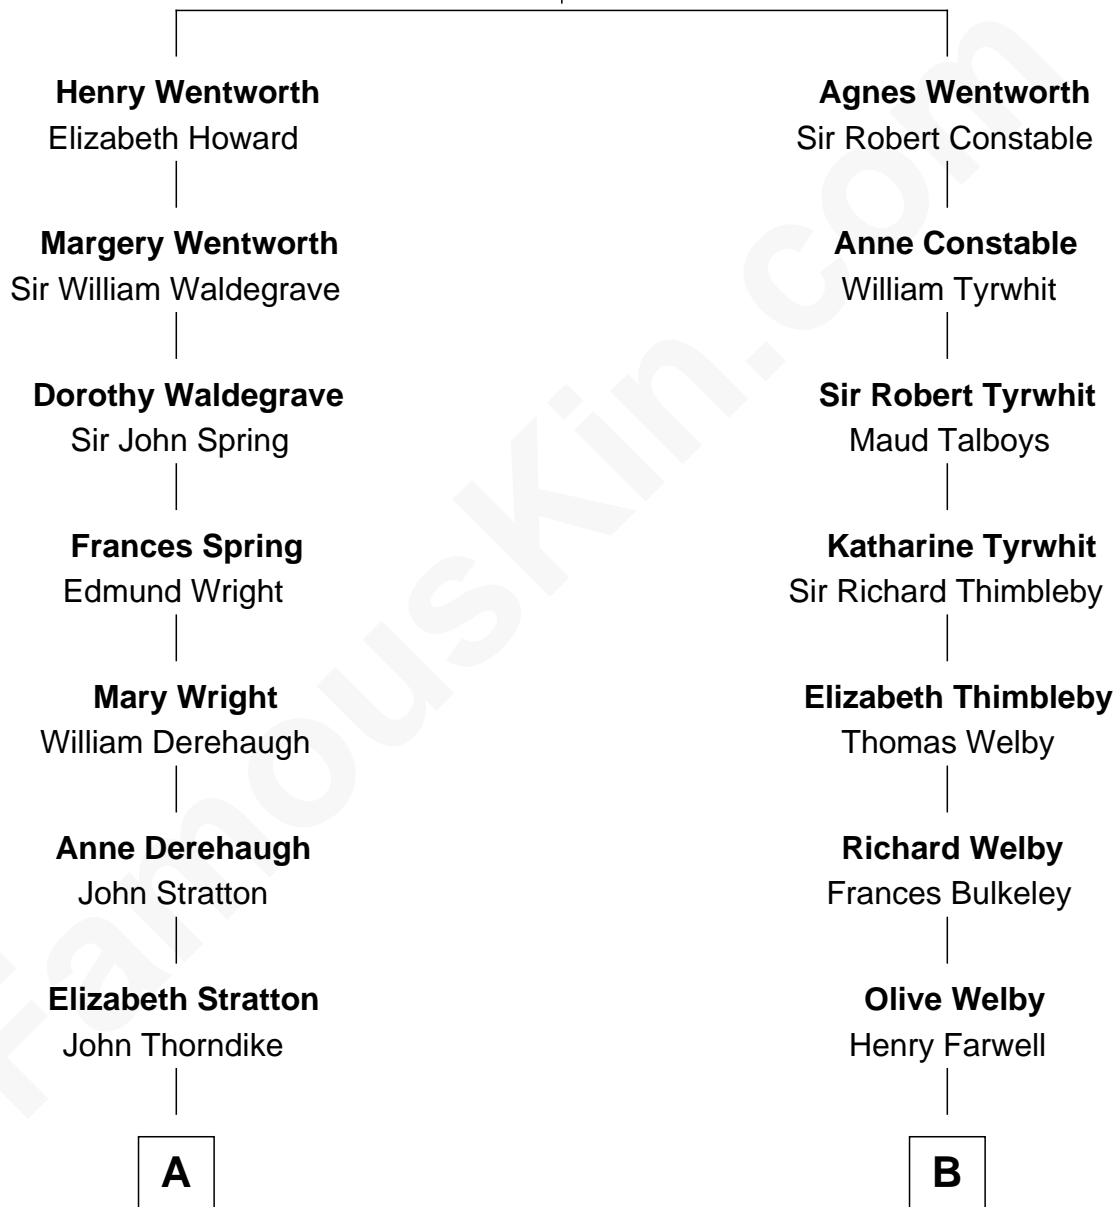

# FamousKin.com Relationship Chart of

**John Lithgow**

*Stage, TV, and Movie Actor*

16th cousin 1 time removed of

**Mitt Romney**

*70th Governor of Massachusetts*

**Sir Roger Wentworth**

Margery Despencer

John Lithgow photo by [David Shankbone](#) (CC BY-SA 3.0)

Mitt Romney photo by [Gage Skidmore](#) (CC BY-SA 3.0)