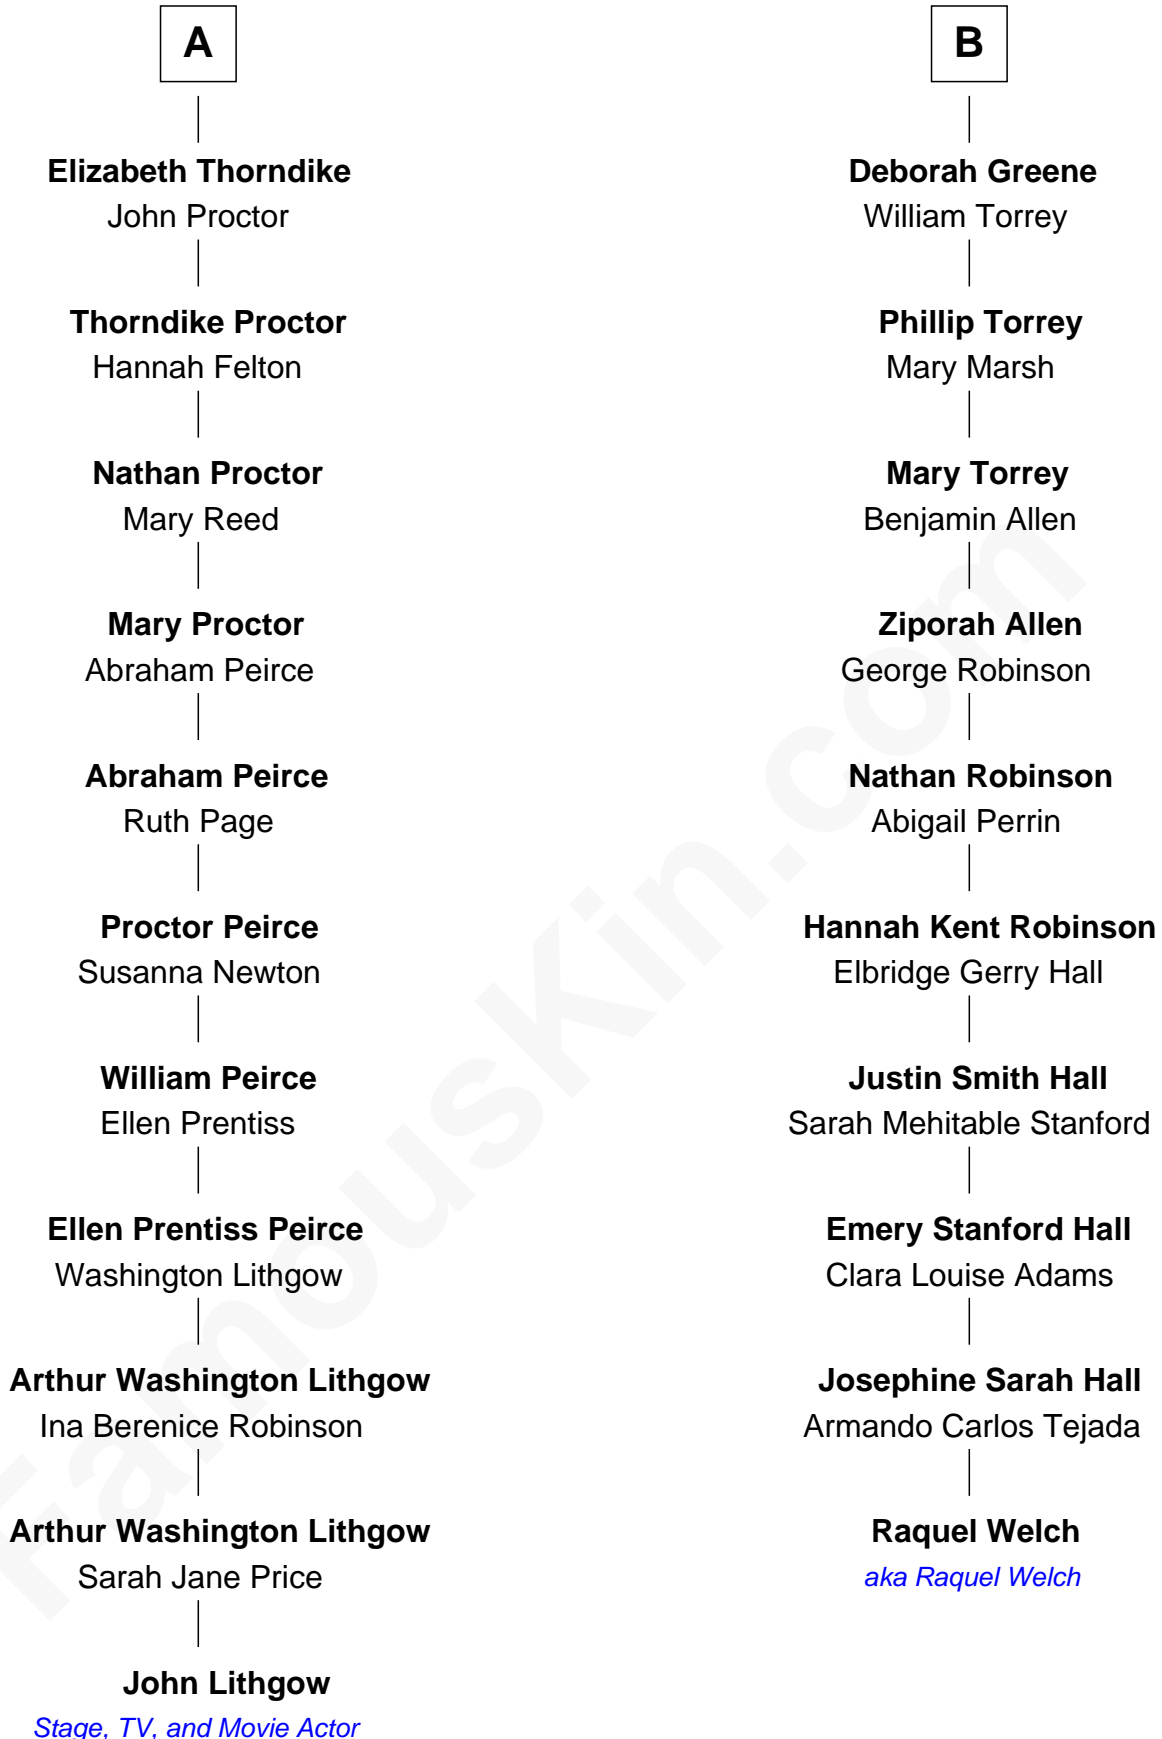

# FamousKin.com Relationship Chart of

**John Lithgow**

*Stage, TV, and Movie Actor*

16th cousin 1 time removed of

**Raquel Welch**

*Movie Actress*

**Sir John Fray**  
Agnes Danvers

**Elizabeth Fray**  
Sir Thomas Waldegrave

**Sir William Waldegrave**  
Margery Wentworth

**Dorothy Waldegrave**  
Sir John Spring

**Frances Spring**  
Edmund Wright

**Mary Wright**  
William Derehaugh

**Anne Derehaugh**  
John Stratton

**Elizabeth Stratton**  
John Thorndike

**A**

**Katherine Fray**  
Humphrey Stafford

**Sir Humphrey Stafford**  
Margaret Fogge

**Sir Humphrey Stafford**  
Margaret Tame

**Ellen Stafford**  
Thomas Barlow

**Stafford Barlow**  
-----

**Audrey Barlow**  
William Almy

**Annis Almy**  
John Greene

**B**

John Lithgow photo by [David Shankbone](#) (CC BY-SA 3.0)

Raquel Welch photo by [Alan Light](#) (CC BY 2.0)