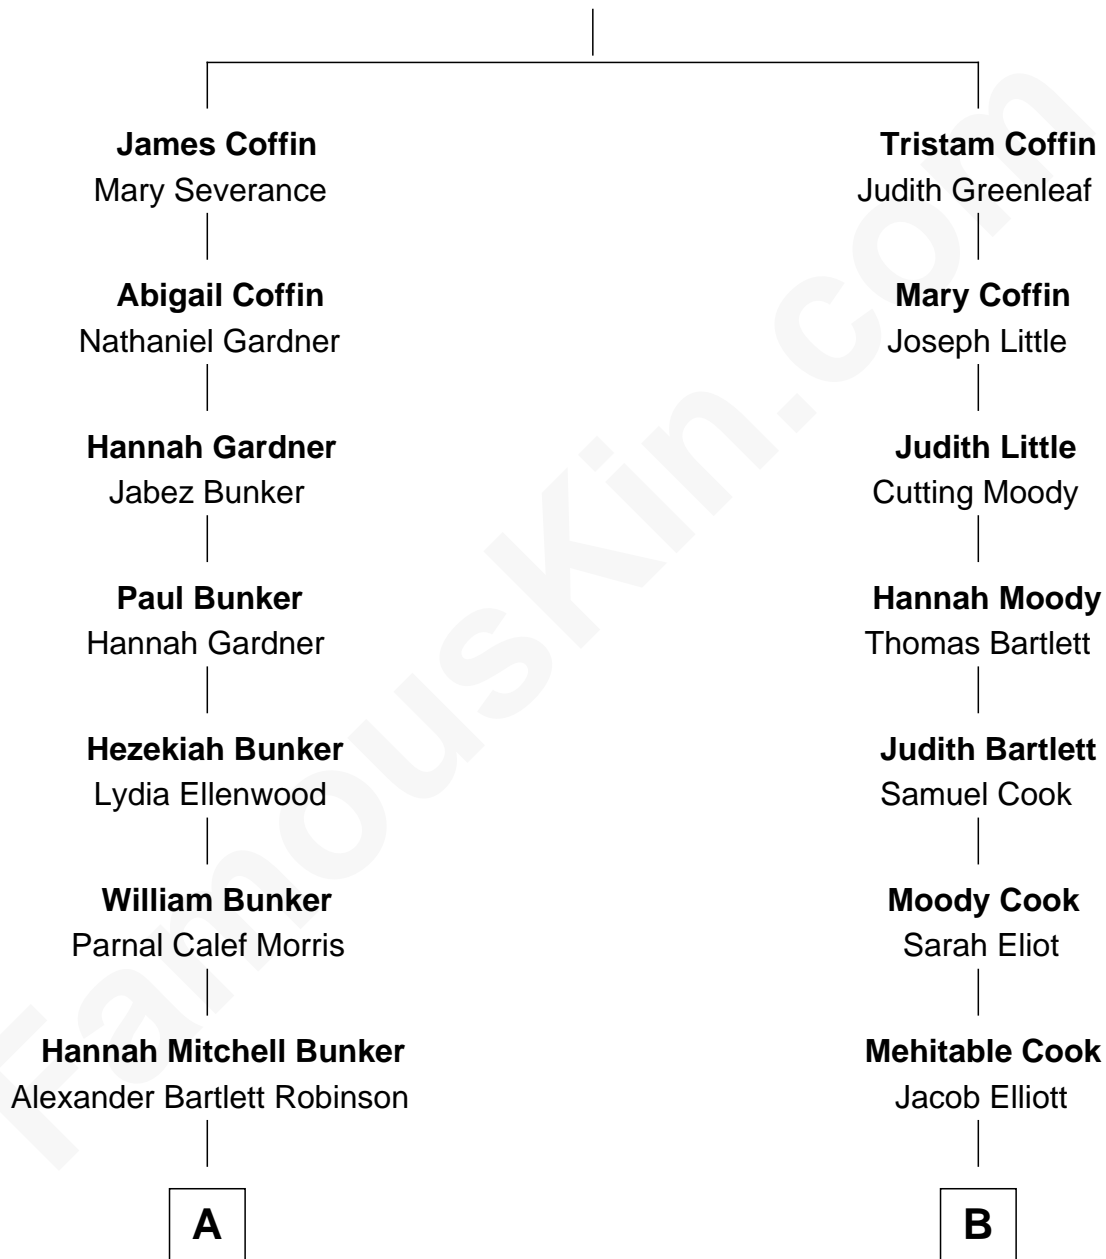

FamousKin.com Relationship Chart of

John Lithgow

Stage, TV, and Movie Actor

10th cousin 1 time removed of

Raquel Welch

Movie Actress

Tristram Coffin

Dionis Stevens

A

Edwin B. Robinson
Melvina Amanda Knowles

Ina Berenice Robinson
Arthur Washington Lithgow

Arthur Washington Lithgow
Sarah Jane Price

John Lithgow
Stage, TV, and Movie Actor

B

Mary Lydia Elliott
Emery Stanford