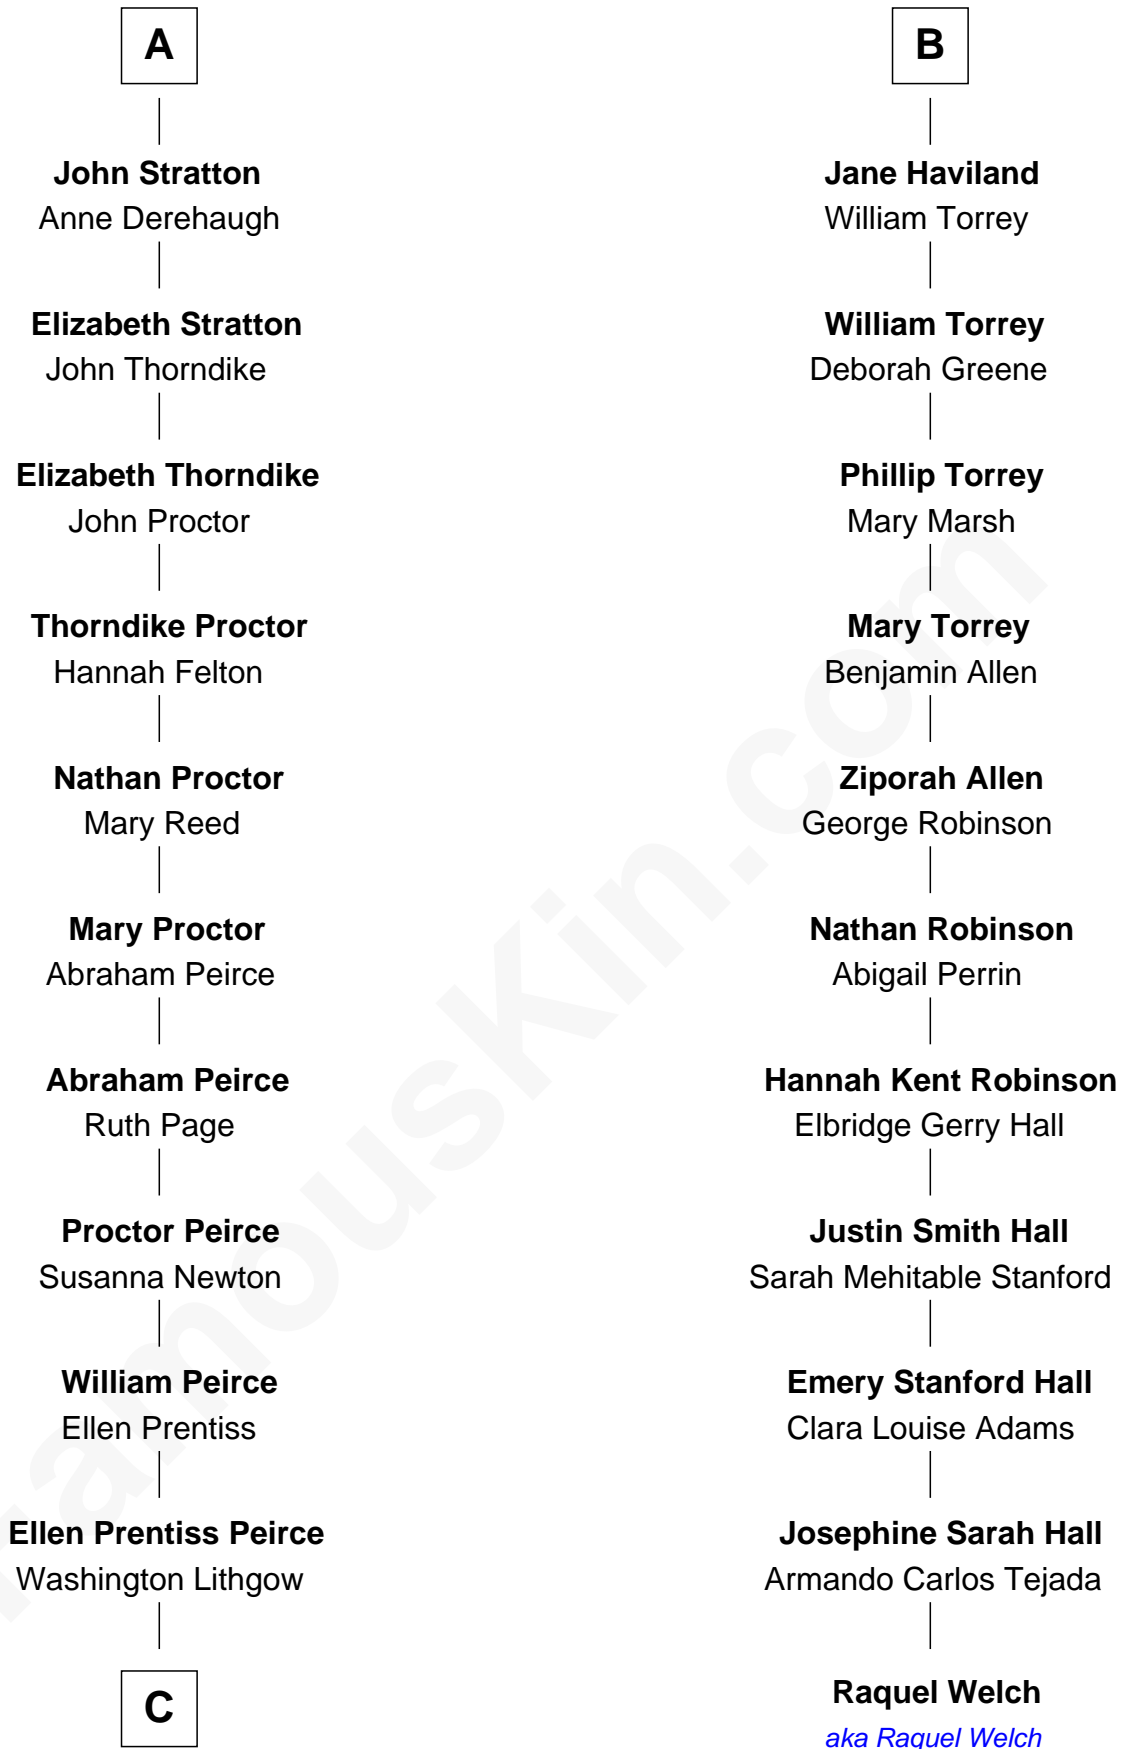

FamousKin.com Relationship Chart of

John Lithgow

Stage, TV, and Movie Actor

17th cousin 2 times removed of

Raquel Welch

Movie Actress

Katherine Pabenham

with husband
Sir William Cheney

Anne Berkeley
Sir John Guise

Margery Sampson
Robert Felton

John Guise
Tacy Grey

Thomas Felton
Cecily Seckford

William Guise
Mary Rotsey

Cecily Felton
John Stratton

John Guise
Jane Pauncefoot

Thomas Stratton
Dorothy Nicolls

Elizabeth Guise
Robert Haviland

A

B

C

—
Arthur Washington Lithgow

Ina Berenice Robinson

—
Arthur Washington Lithgow

Sarah Jane Price