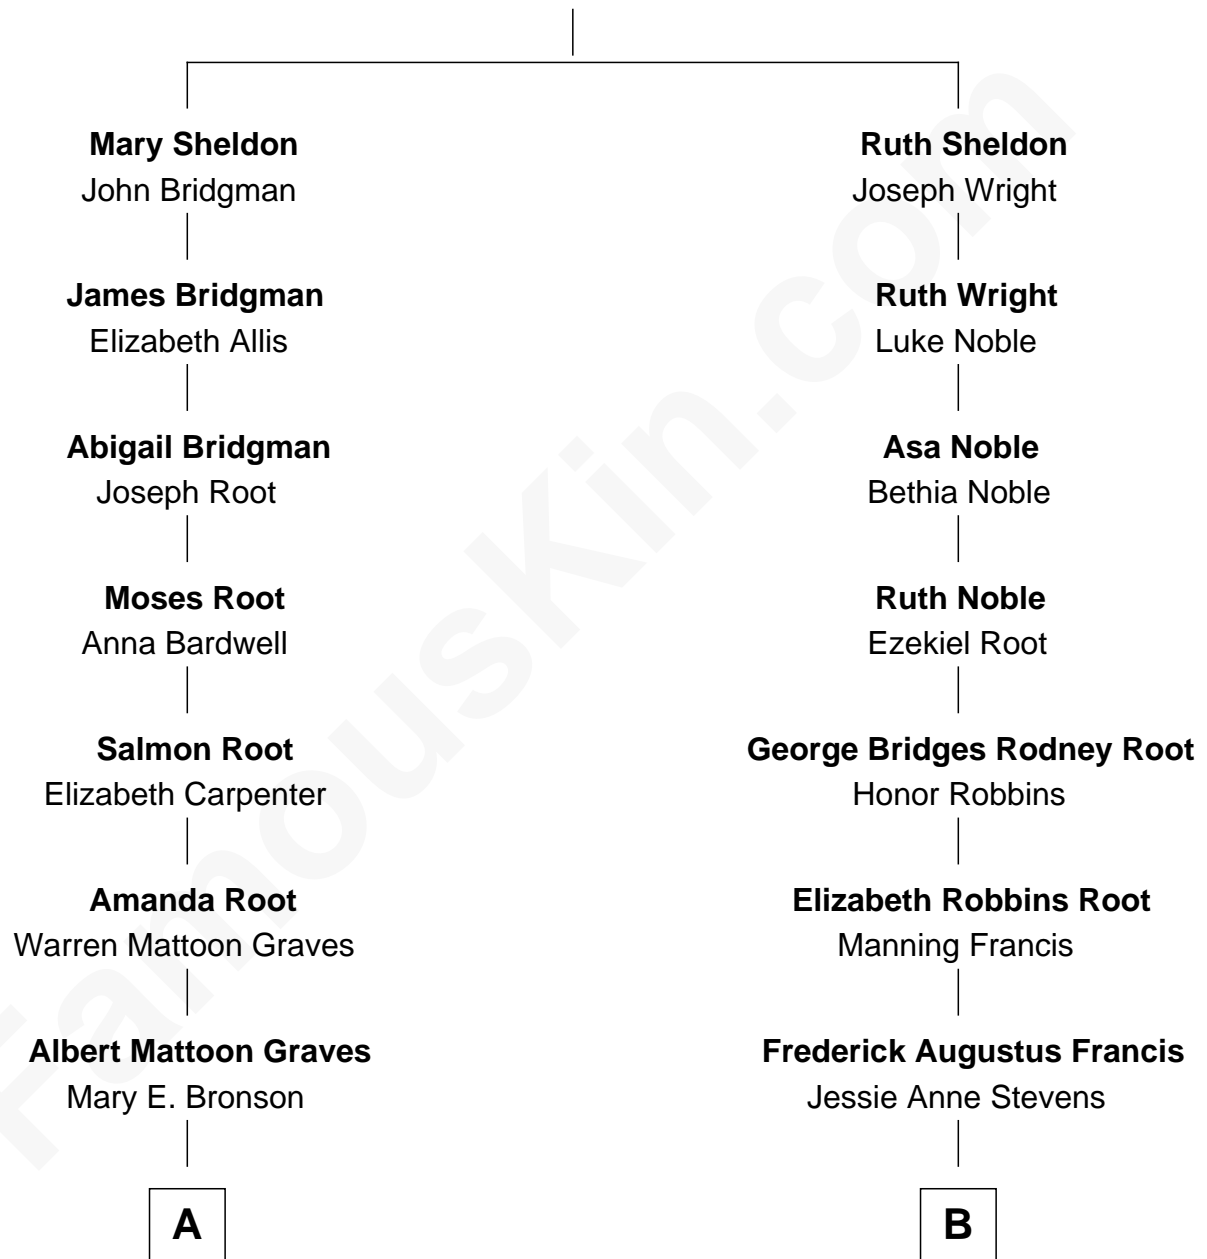

# FamousKin.com Relationship Chart of

**John Lithgow**

*Stage, TV, and Movie Actor*

9th cousin of

**Nancy (Davis) Reagan**

*First Lady of President Ronald Reagan*

**Isaac Sheldon**

Mary Woodford

**A**

**Eva Bronson Graves**  
Rev. Orlo Josiah Price

**Sarah Jane Price**  
Arthur Washington Lithgow

**John Lithgow**  
*Stage, TV, and Movie Actor*

**B**

**Anne Ayers Francis**  
John Newell Robbins

**Kenneth Seymour Robbins**  
Edith Prescott Lockett

**Nancy (Davis) Reagan**  
*First Lady of Ronald Reagan*

FamousKin.com