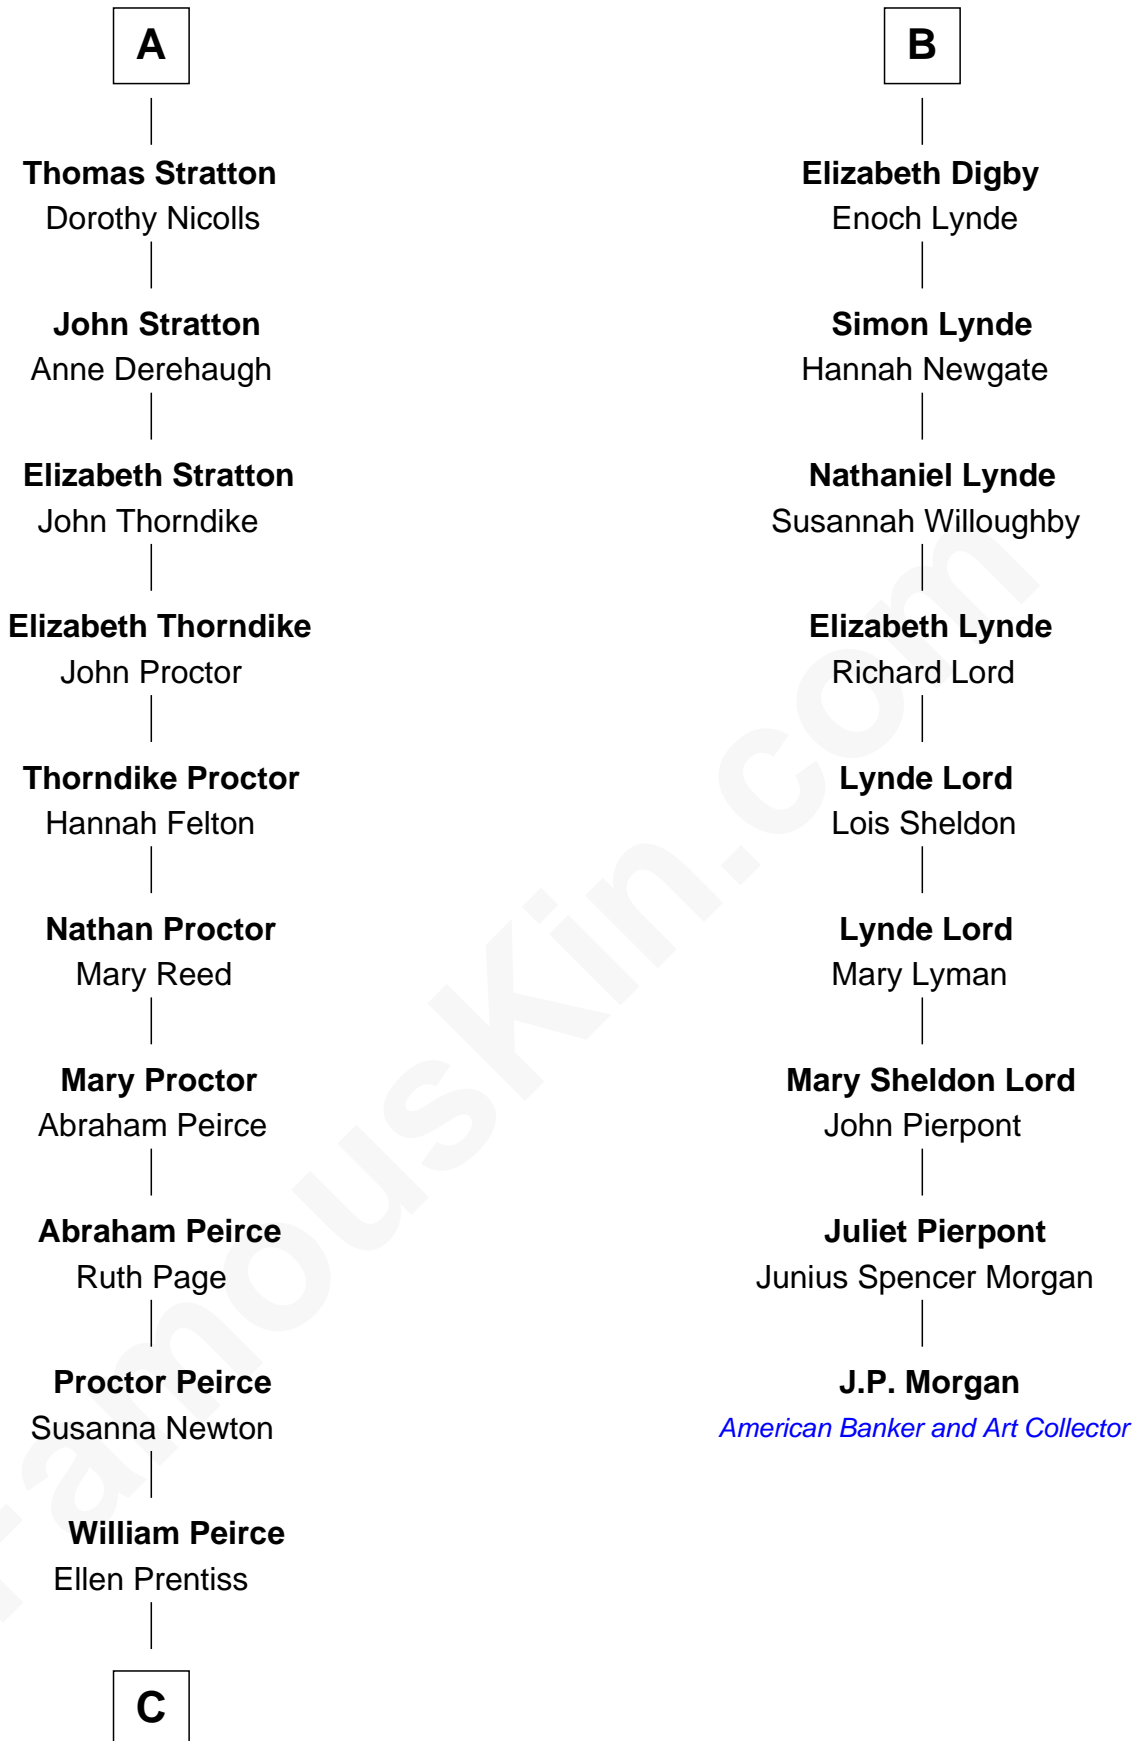

FamousKin.com Relationship Chart of

John Lithgow

Stage, TV, and Movie Actor

15th cousin 5 times removed of

J.P. Morgan

American Banker and Art Collector

C

—
Ellen Prentiss Peirce

Washington Lithgow

—
Arthur Washington Lithgow

Ina Berenice Robinson

—
Arthur Washington Lithgow

Sarah Jane Price

—
John Lithgow

Stage, TV, and Movie Actor

FamousKin.com