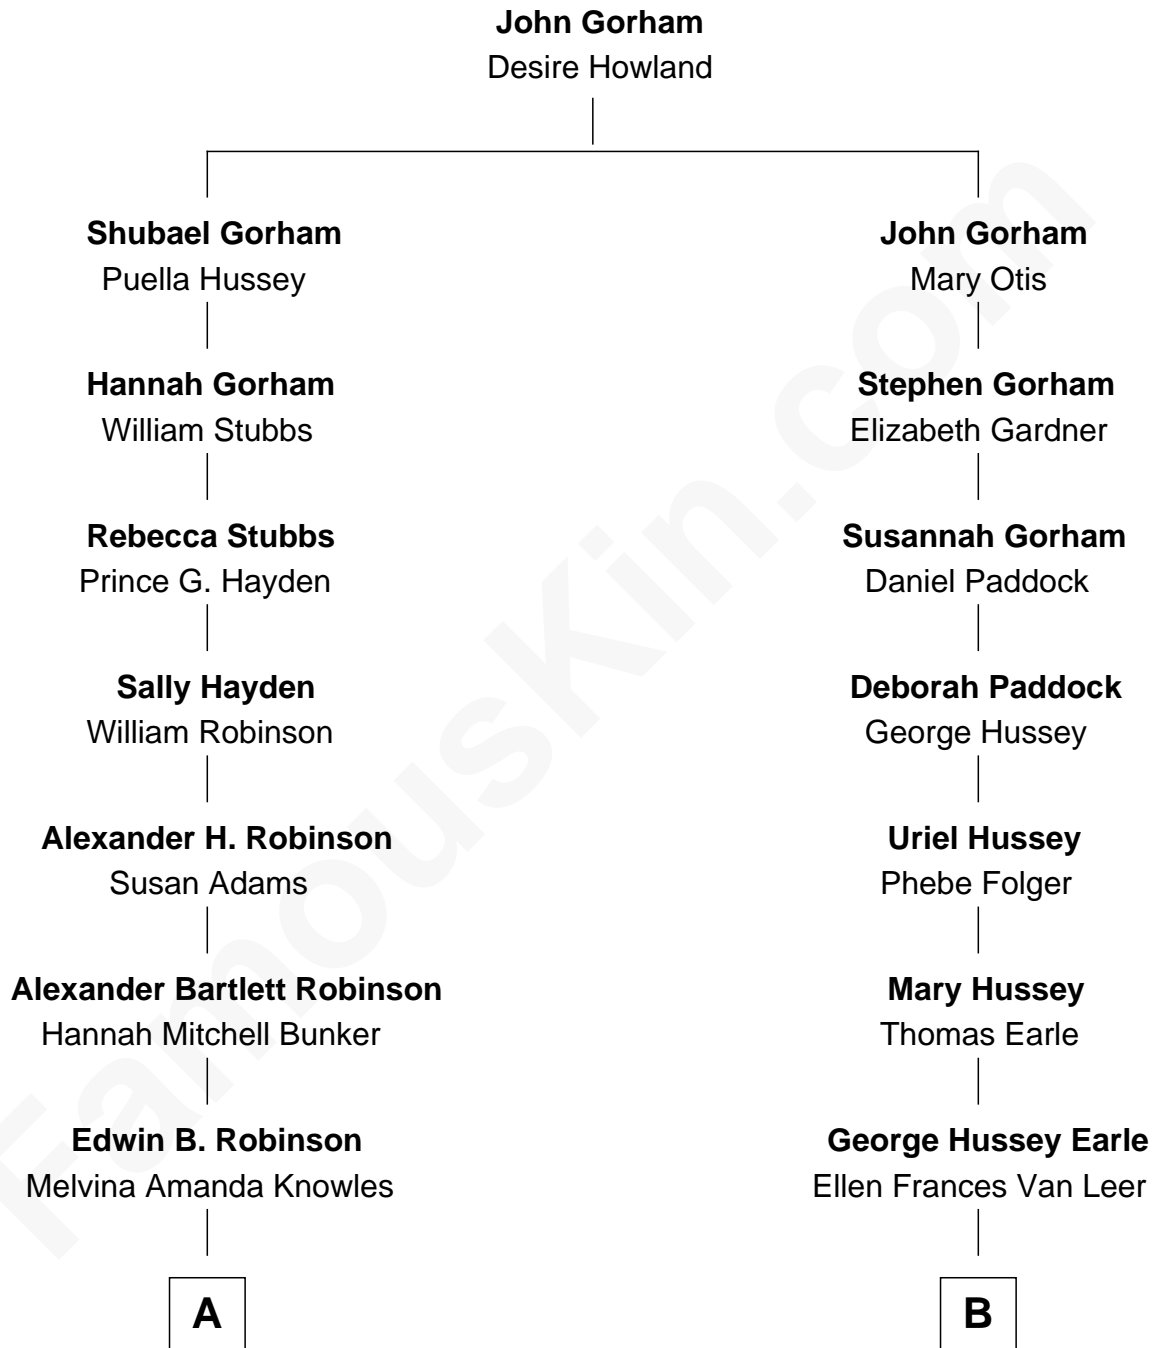

FamousKin.com Relationship Chart of

John Lithgow

Stage, TV, and Movie Actor

8th cousin 1 time removed of

George Howard Earle

30th Governor of Pennsylvania

FamousKin.com