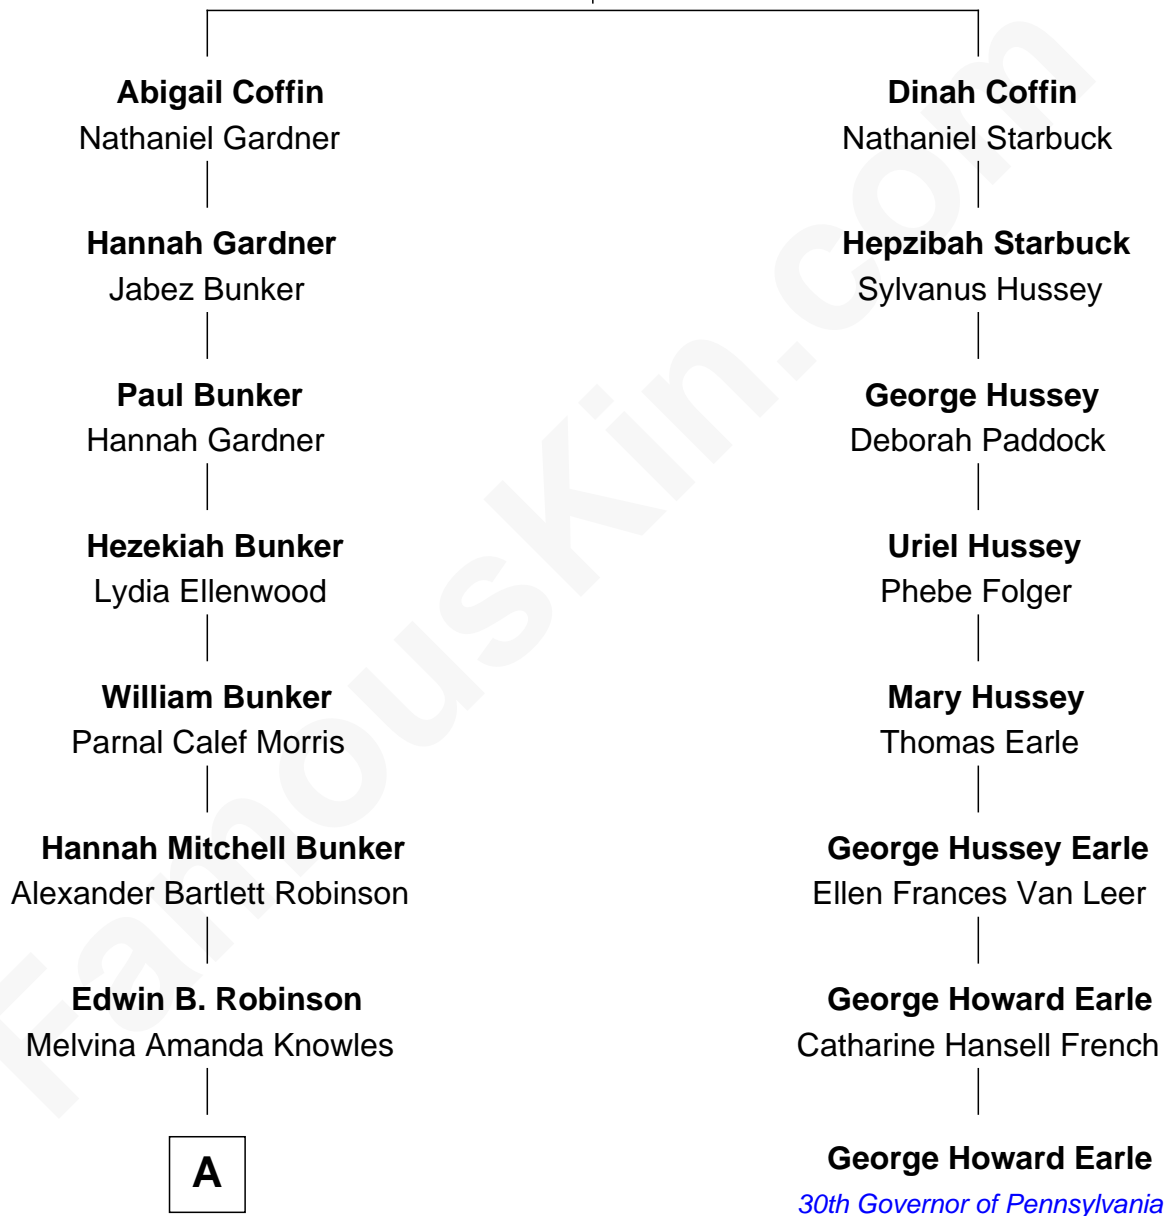

FamousKin.com Relationship Chart of

John Lithgow

Stage, TV, and Movie Actor

7th cousin 2 times removed of

George Howard Earle

30th Governor of Pennsylvania

James Coffin
Mary Severance

A

|
Ina Berenice Robinson
Arthur Washington Lithgow

|
Arthur Washington Lithgow
Sarah Jane Price

|
John Lithgow
Stage, TV, and Movie Actor

FamousKin.com