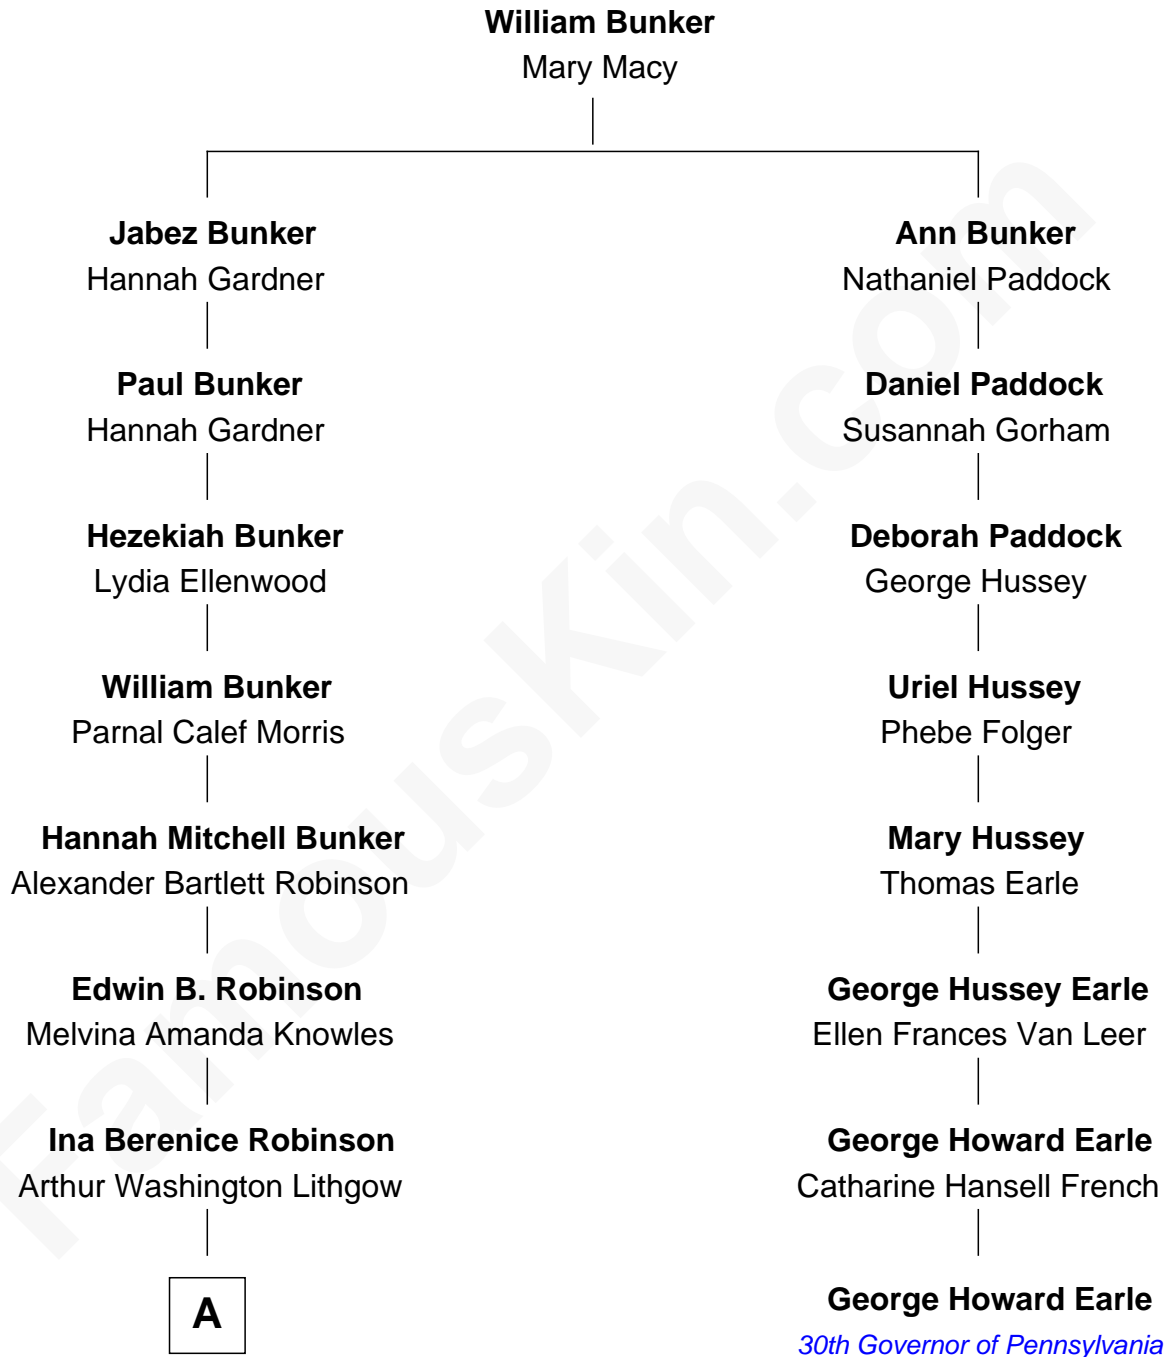

# FamousKin.com Relationship Chart of

**John Lithgow**

*Stage, TV, and Movie Actor*

7th cousin 1 time removed of

**George Howard Earle**

*30th Governor of Pennsylvania*

A

Arthur Washington Lithgow

Sarah Jane Price

John Lithgow

*Stage, TV, and Movie Actor*

FamousKin.com