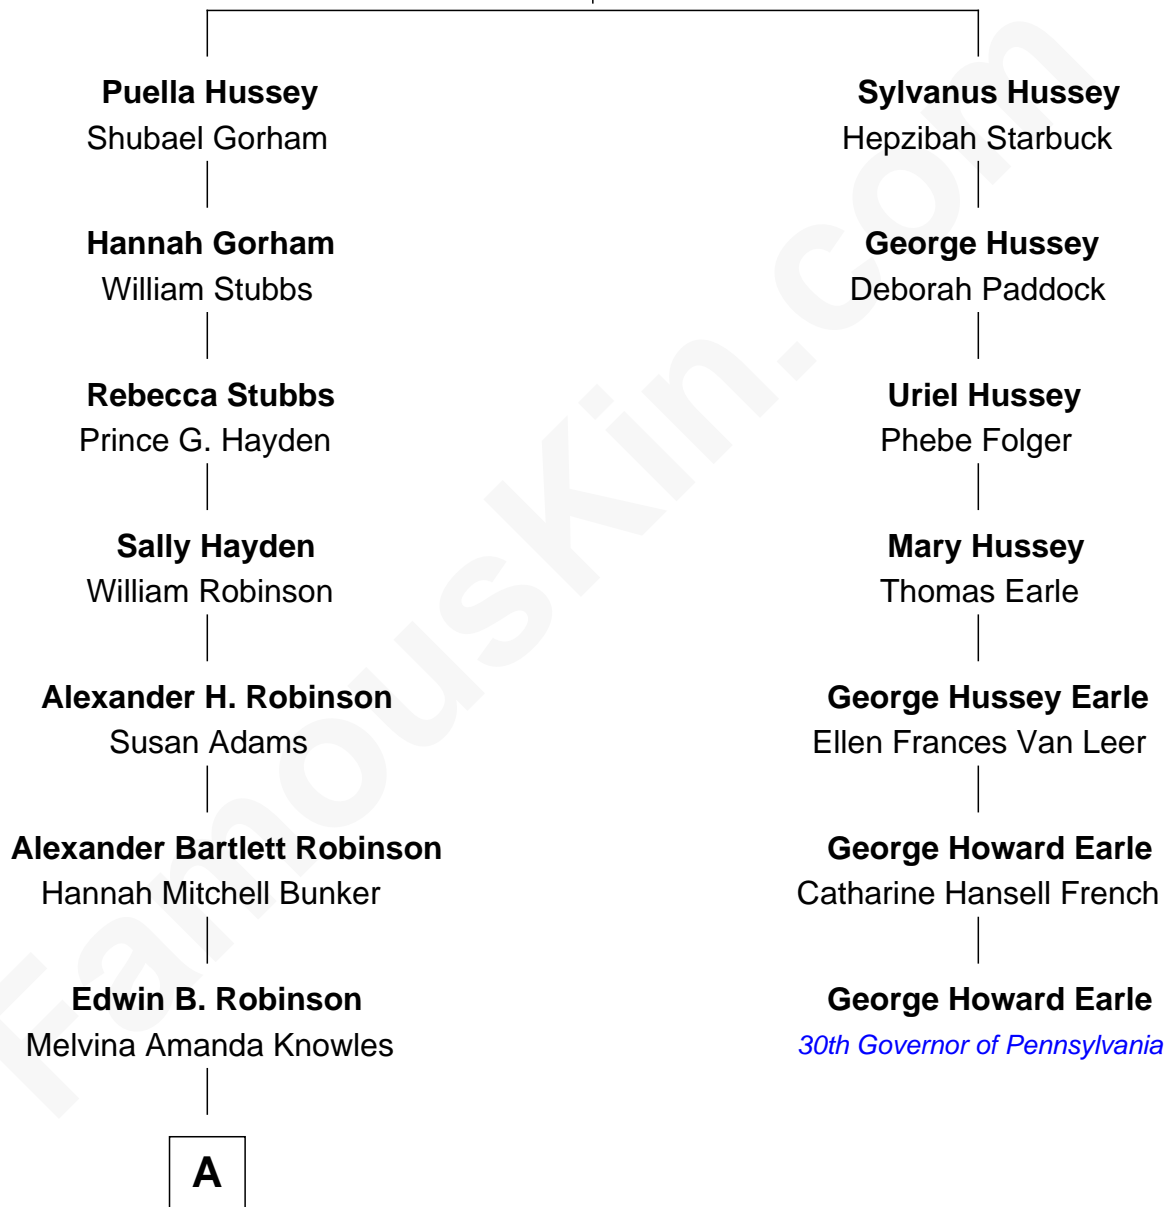

FamousKin.com Relationship Chart of

John Lithgow

Stage, TV, and Movie Actor

6th cousin 3 times removed of

George Howard Earle

30th Governor of Pennsylvania

Stephen Hussey

Martha Bunker

A

—
Ina Berenice Robinson
Arthur Washington Lithgow

—
Arthur Washington Lithgow
Sarah Jane Price

—
John Lithgow
Stage, TV, and Movie Actor

FamousKin.com