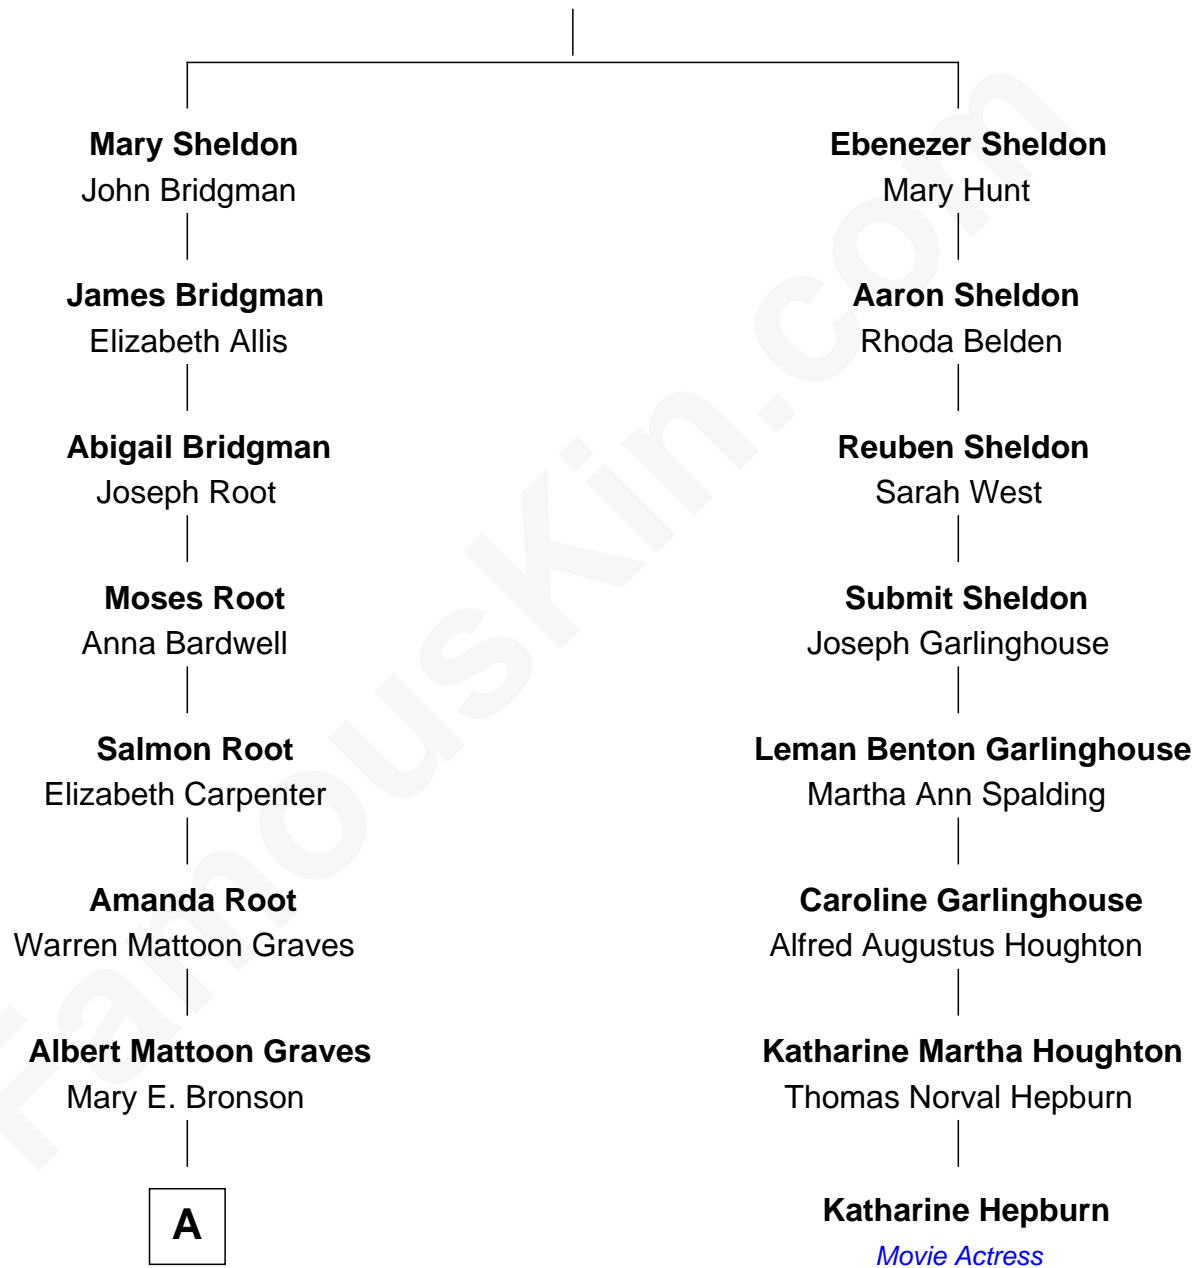

FamousKin.com Relationship Chart of

John Lithgow

Stage, TV, and Movie Actor

7th cousin 2 times removed of

Katharine Hepburn

Movie Actress

Isaac Sheldon

Mary Woodford

A

—
Eva Bronson Graves

Rev. Orlo Josiah Price

—
Sarah Jane Price

Arthur Washington Lithgow

—
John Lithgow

Stage, TV, and Movie Actor

FamousKin.com