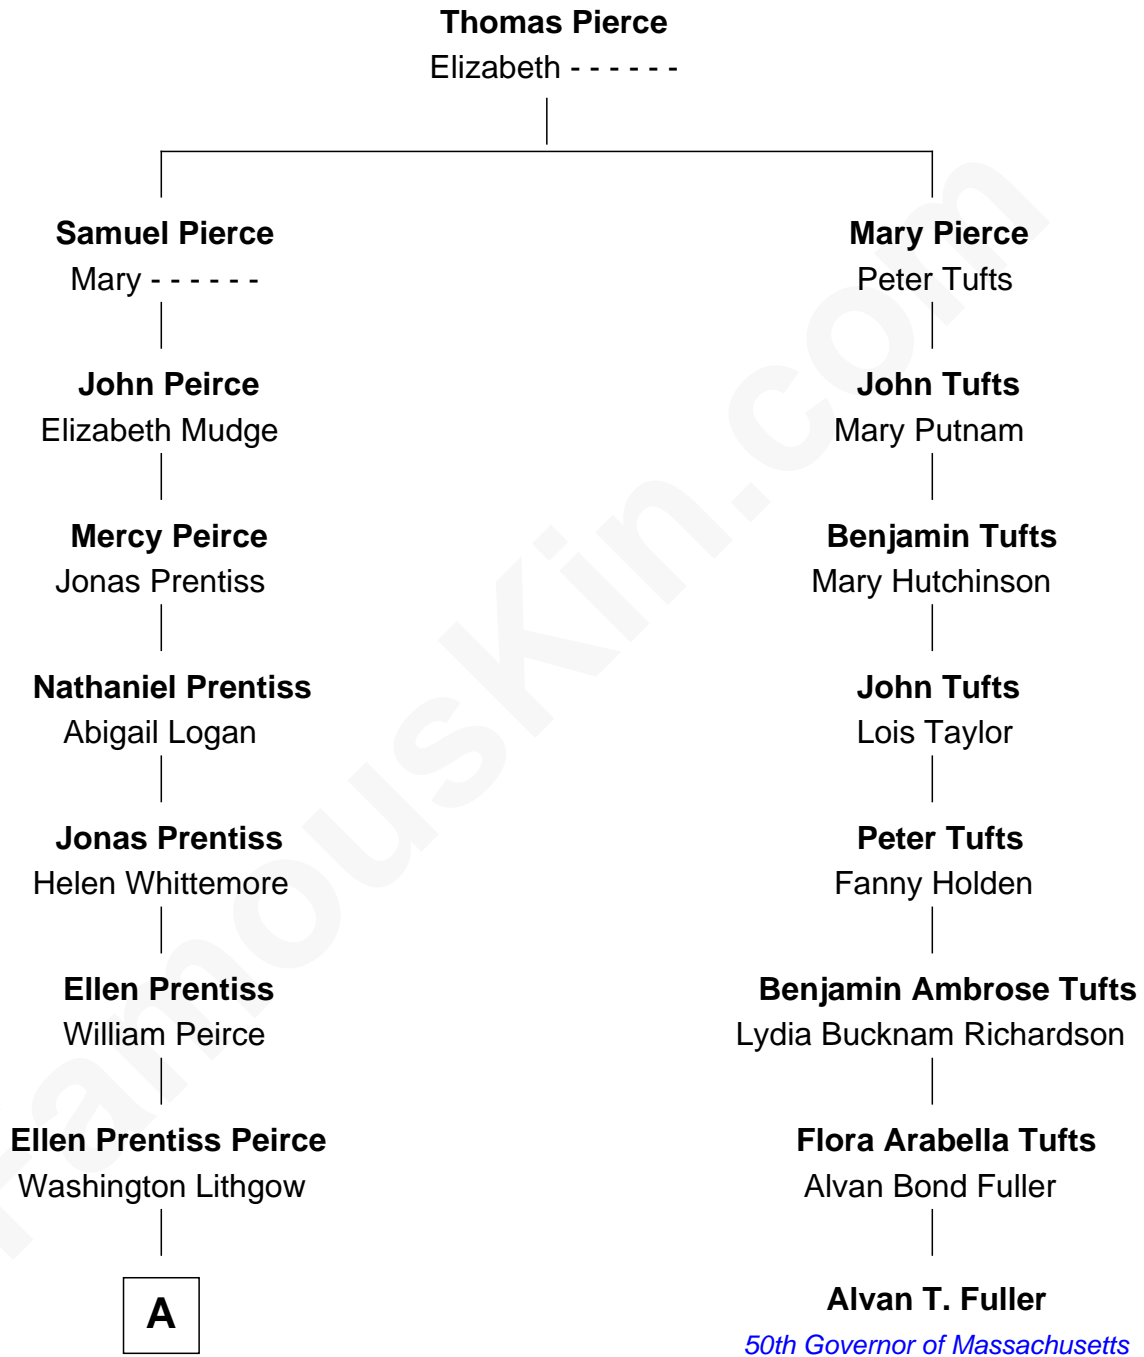

# FamousKin.com Relationship Chart of

**John Lithgow**

*Stage, TV, and Movie Actor*

7th cousin 2 times removed of

**Alvan T. Fuller**

*50th Governor of Massachusetts*

A

Arthur Washington Lithgow

Ina Berenice Robinson

Arthur Washington Lithgow

Sarah Jane Price

John Lithgow

*Stage, TV, and Movie Actor*

FamousKin.com