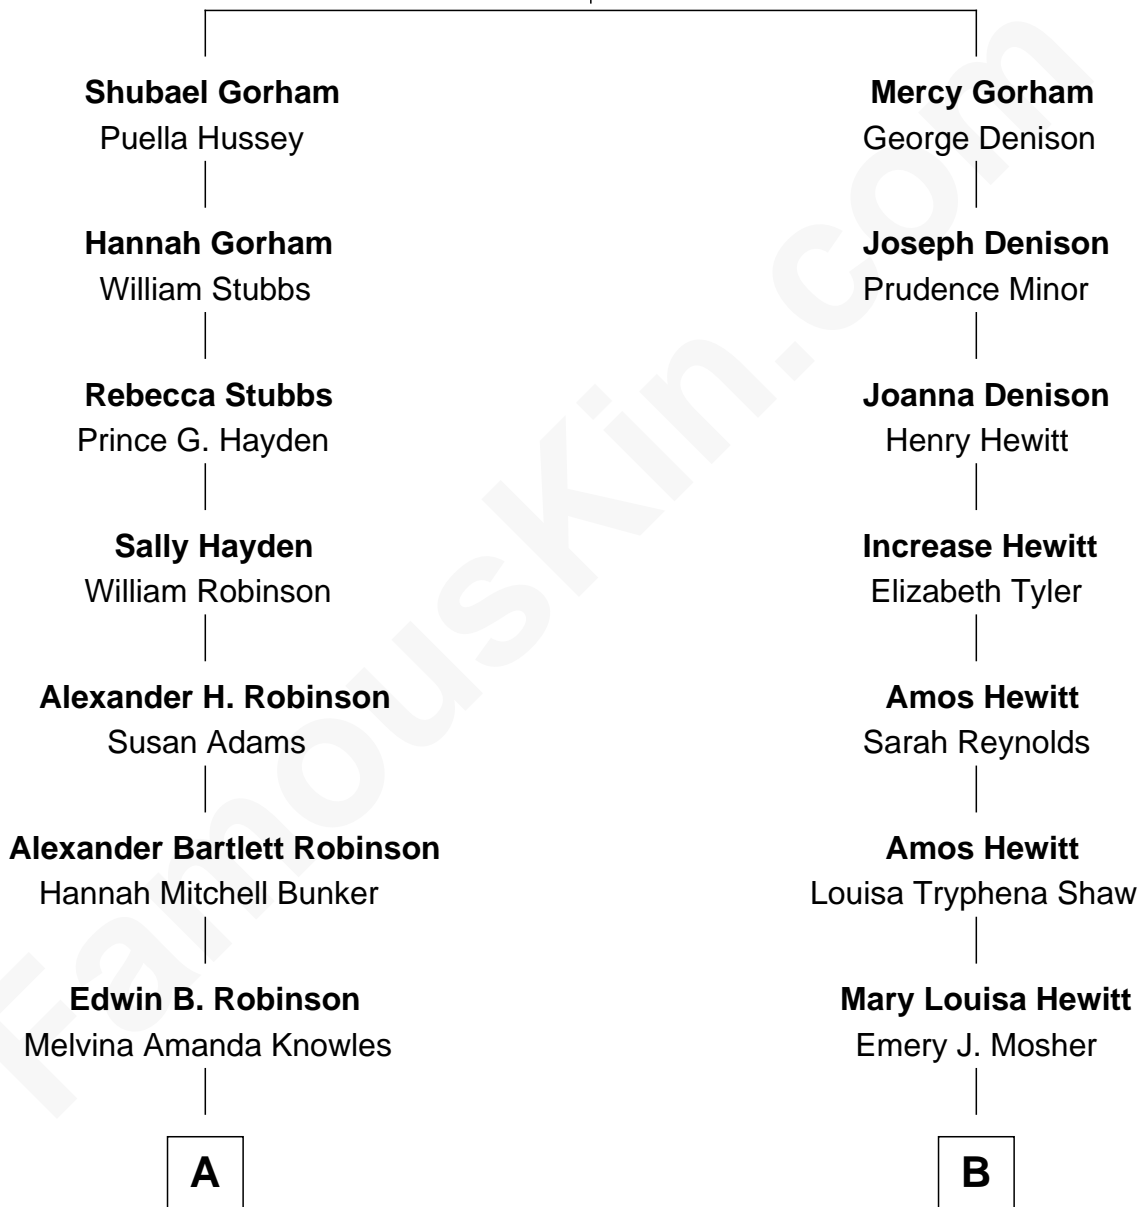

FamousKin.com Relationship Chart of

John Lithgow

Stage, TV, and Movie Actor

9th cousin 2 times removed of

Rainn Wilson

TV and Movie Actor

John Gorham

Desire Howland

A

Ina Berenice Robinson
Arthur Washington Lithgow

Arthur Washington Lithgow
Sarah Jane Price

John Lithgow
Stage, TV, and Movie Actor

B

Charles E. Mosher
Susanna Jane Garrison

Edna Lora Mosher
Theodore Orick Whitman