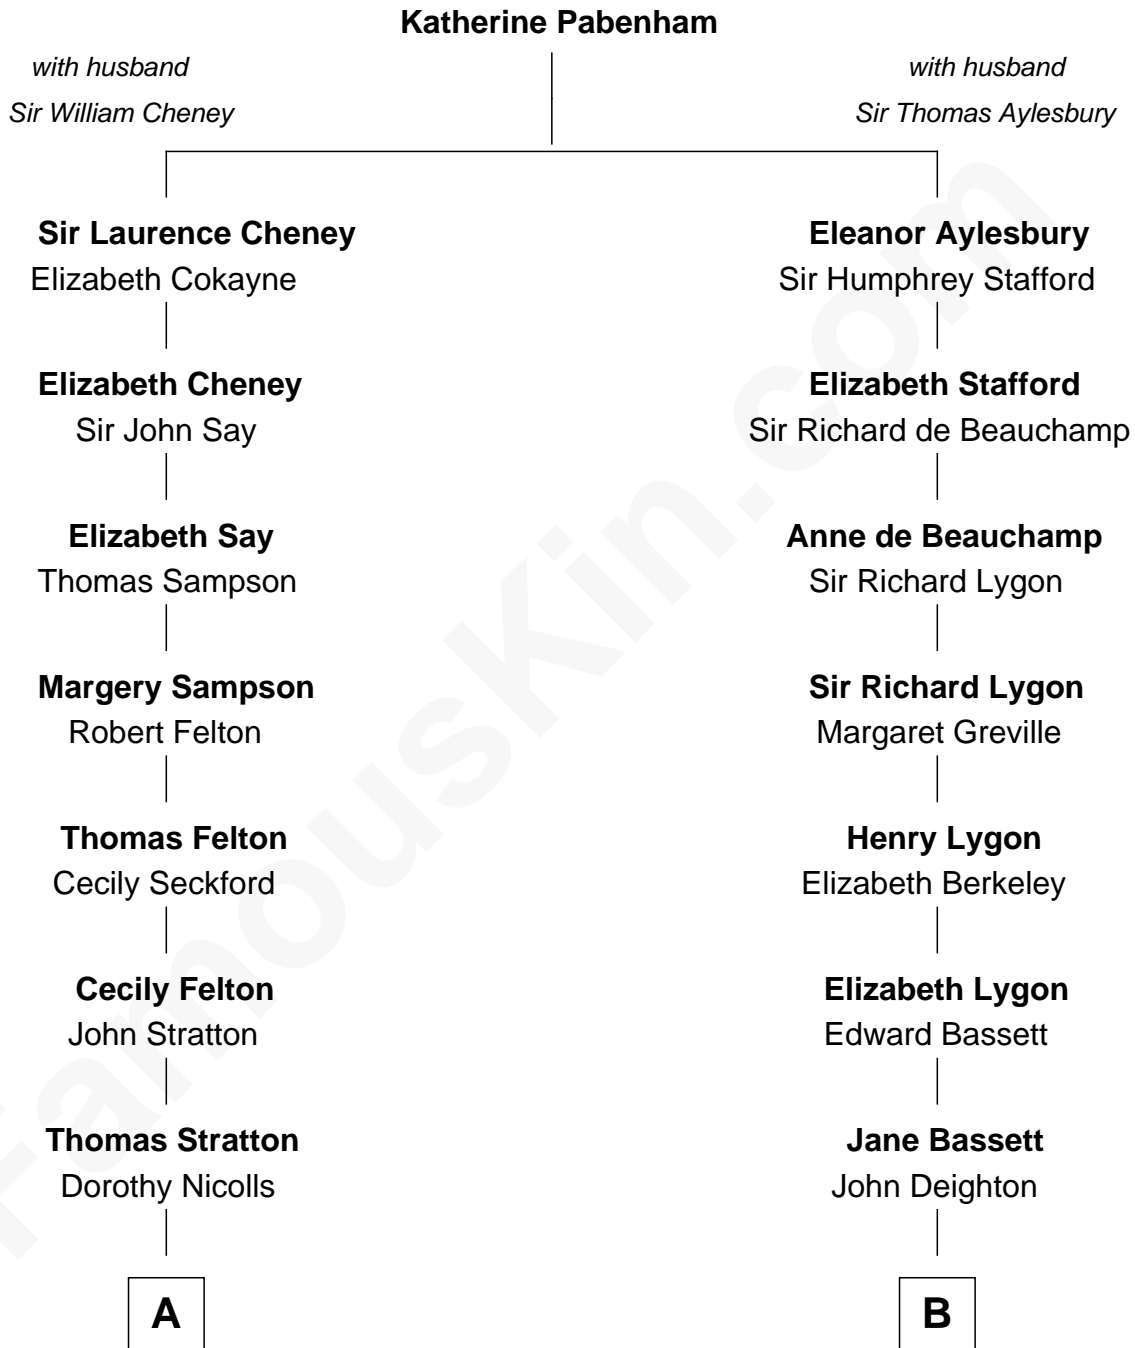

FamousKin.com

Relationship Chart of

John Lithgow

Stage, TV, and Movie Actor

15th cousin 4 times removed of

General Douglas MacArthur
U.S. Army - World War II

C

—
Arthur Washington Lithgow

Ina Berenice Robinson

—
Arthur Washington Lithgow

Sarah Jane Price

—
John Lithgow

Stage, TV, and Movie Actor

FamousKin.com