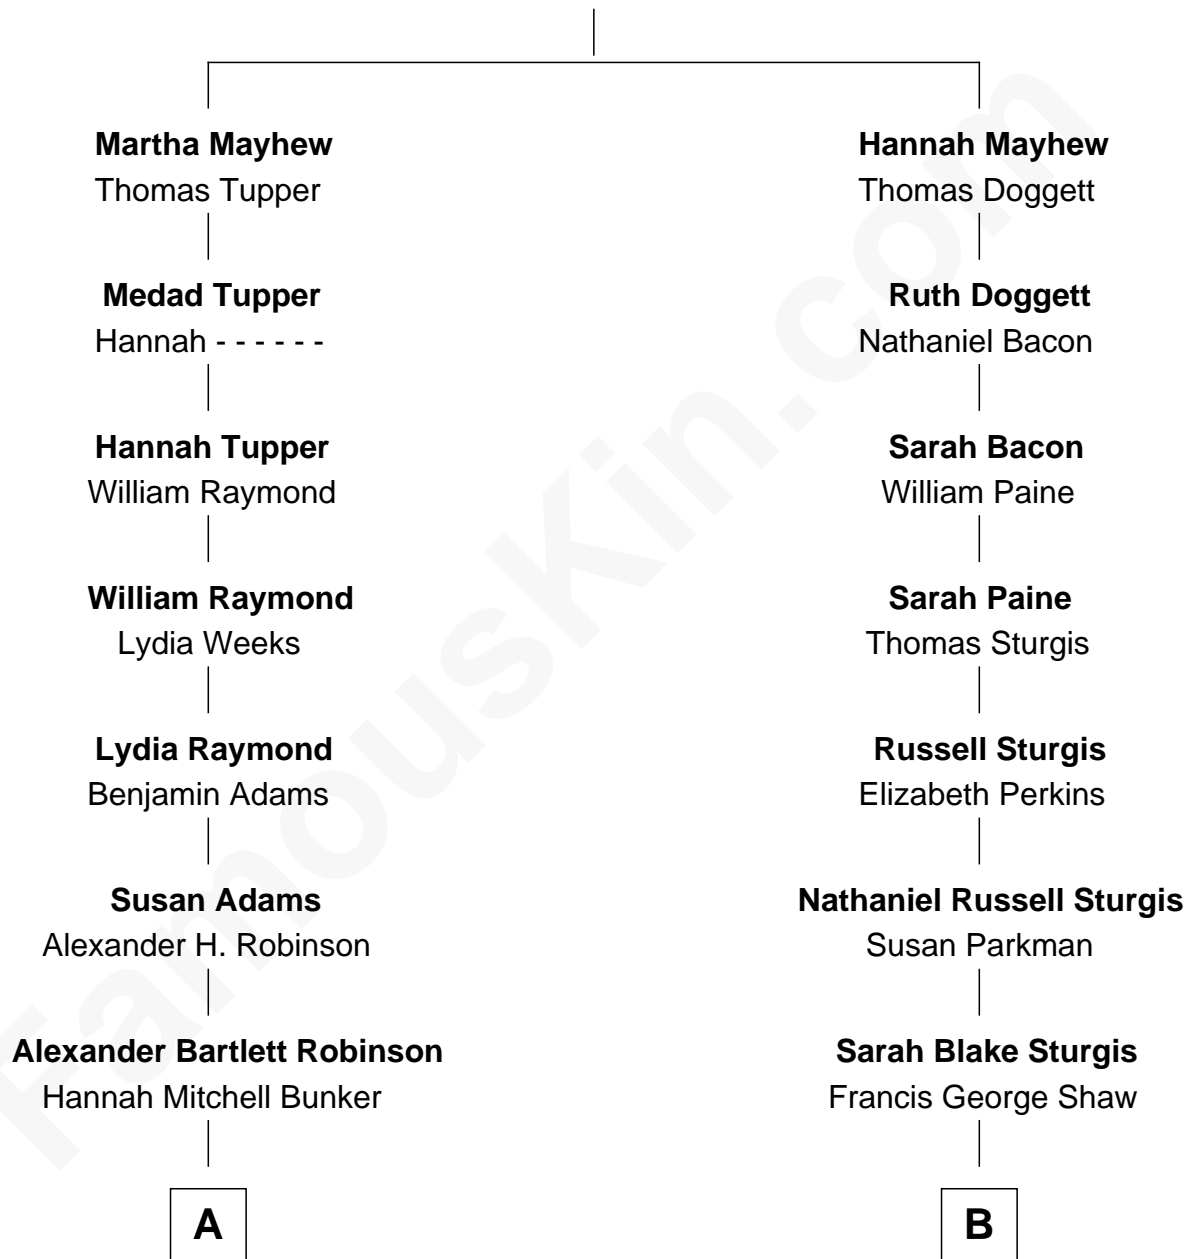

FamousKin.com Relationship Chart of

John Lithgow

Stage, TV, and Movie Actor

10th cousin 1 time removed of

Kyra Sedgwick

TV and Movie Actress

Gov. Thomas Mayhew

Jane Gallion

A

Edwin B. Robinson
Melvina Amanda Knowles

Ina Berenice Robinson
Arthur Washington Lithgow

Arthur Washington Lithgow
Sarah Jane Price

John Lithgow
Stage, TV, and Movie Actor

B

Susanna Shaw
Robert Bowne Minturn

Sarah May Minturn
Henry Dwight Sedgwick

Robert Minturn Sedgwick
Helen Peabody

Henry Dwight Sedgwick
Patricia Ann Rosenwald

Kyra Sedgwick
TV and Movie Actress