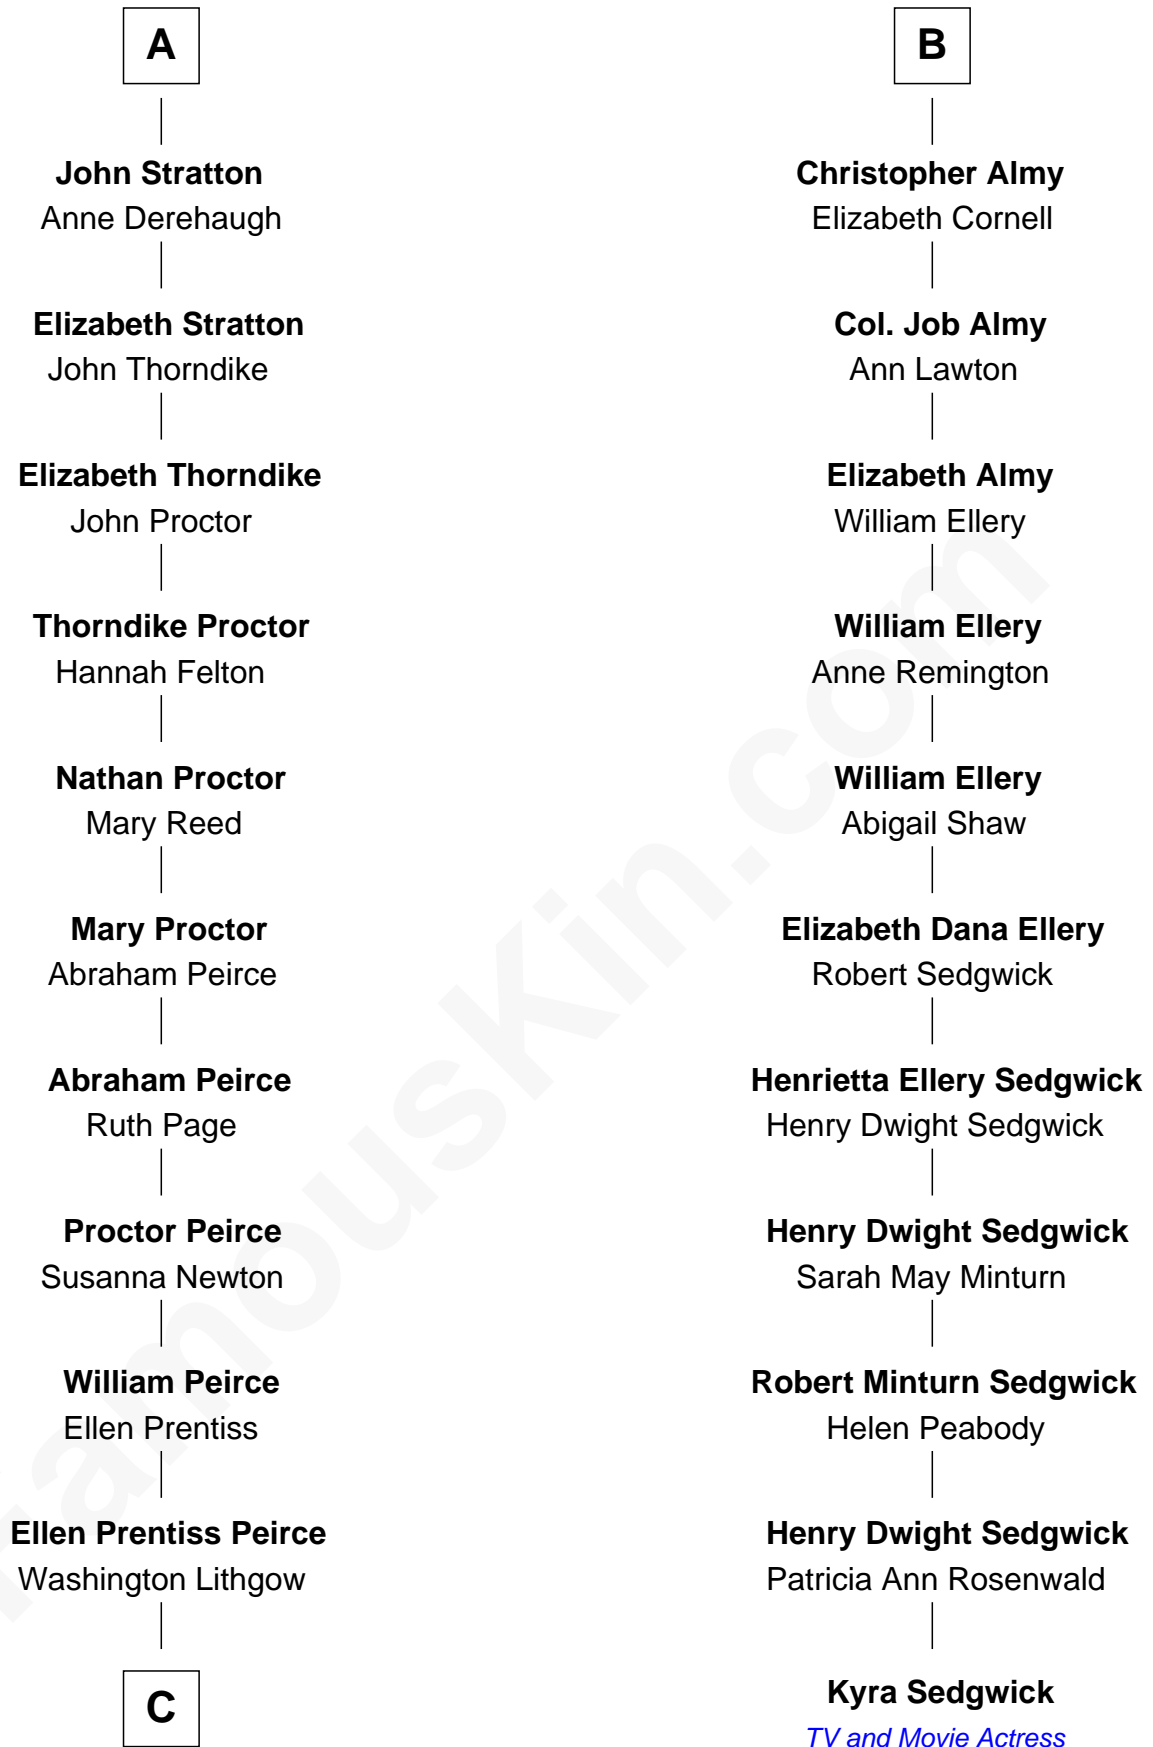

FamousKin.com Relationship Chart of

John Lithgow

Stage, TV, and Movie Actor

17th cousin 2 times removed of

Kyra Sedgwick

TV and Movie Actress

Katherine Pabenham

C

Arthur Washington Lithgow

Ina Berenice Robinson

Arthur Washington Lithgow

Sarah Jane Price

John Lithgow

Stage, TV, and Movie Actor

FamousKin.com