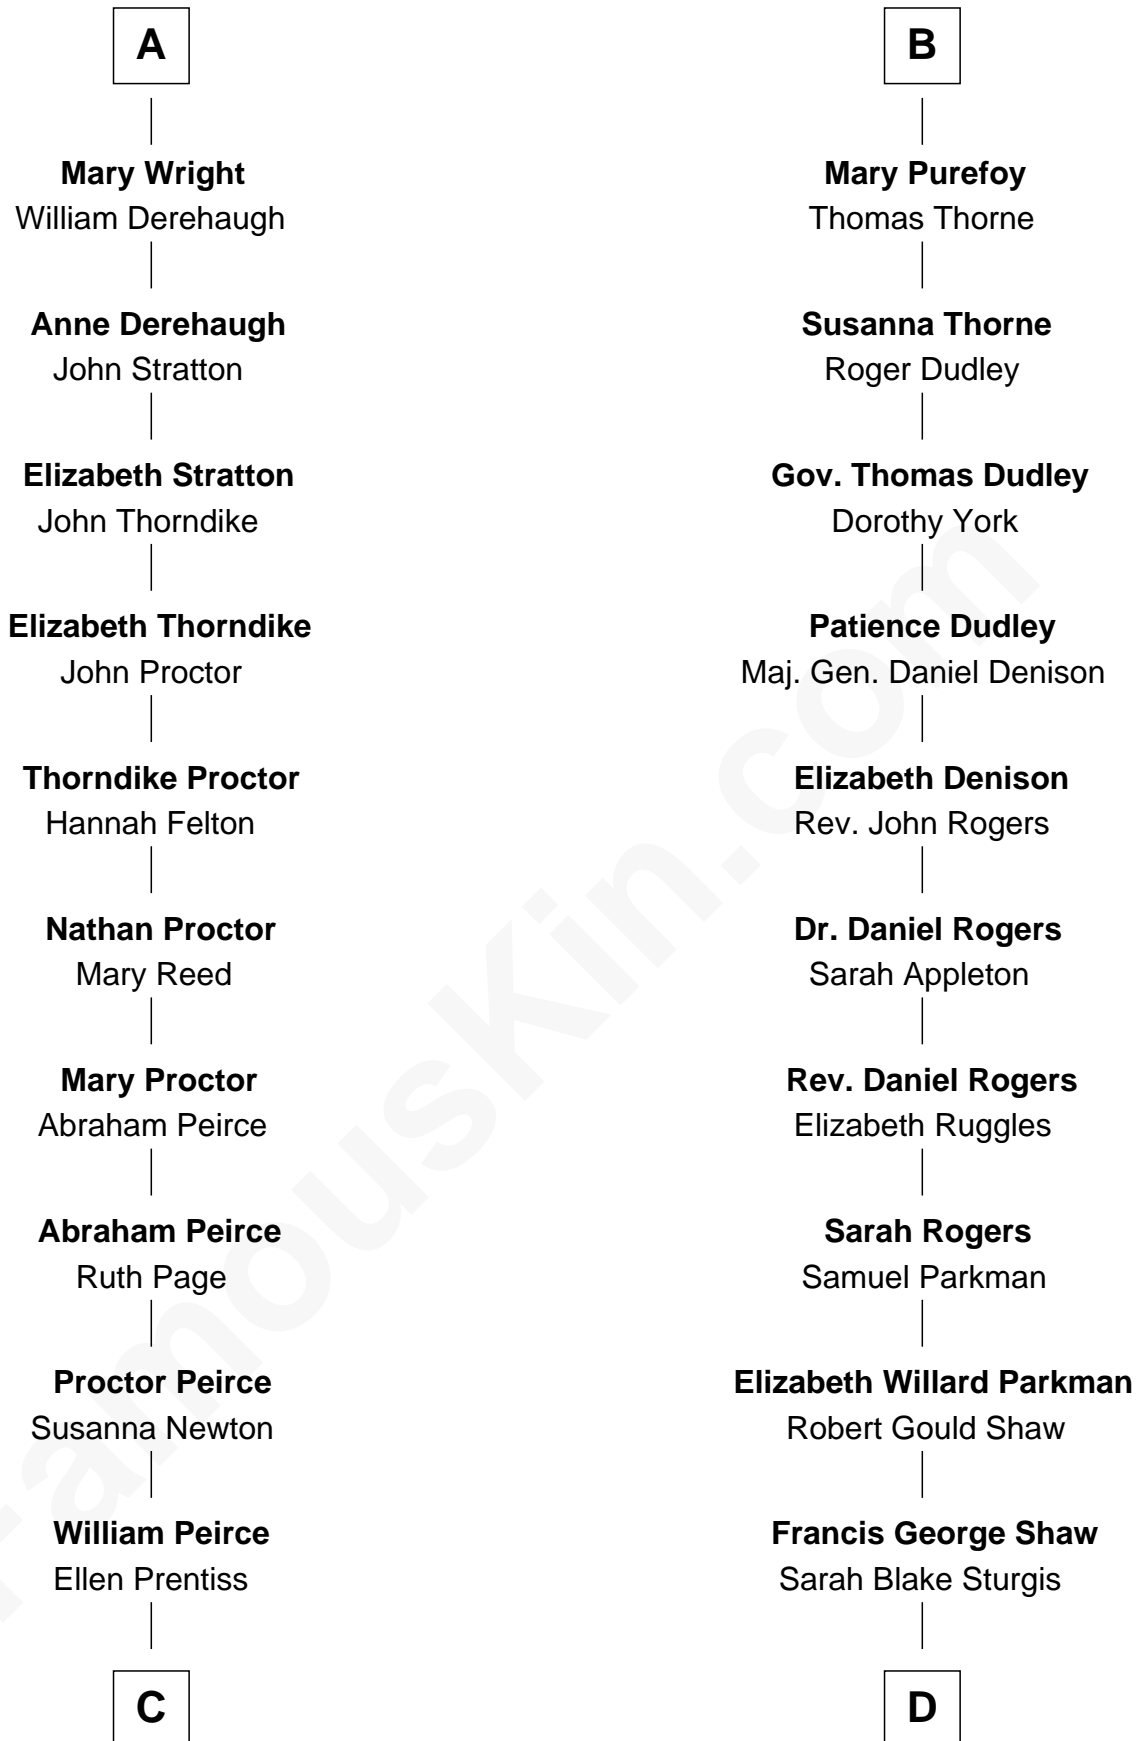

FamousKin.com Relationship Chart of

John Lithgow

Stage, TV, and Movie Actor

20th cousin 1 time removed of

Kyra Sedgwick

TV and Movie Actress

Sir John Howard

Alice de Bois

C

Ellen Prentiss Peirce

Washington Lithgow

Arthur Washington Lithgow

Ina Berenice Robinson

Arthur Washington Lithgow

Sarah Jane Price

John Lithgow

Stage, TV, and Movie Actor

D

Susanna Shaw

Robert Bowne Minturn

Sarah May Minturn

Henry Dwight Sedgwick

Robert Minturn Sedgwick

Helen Peabody