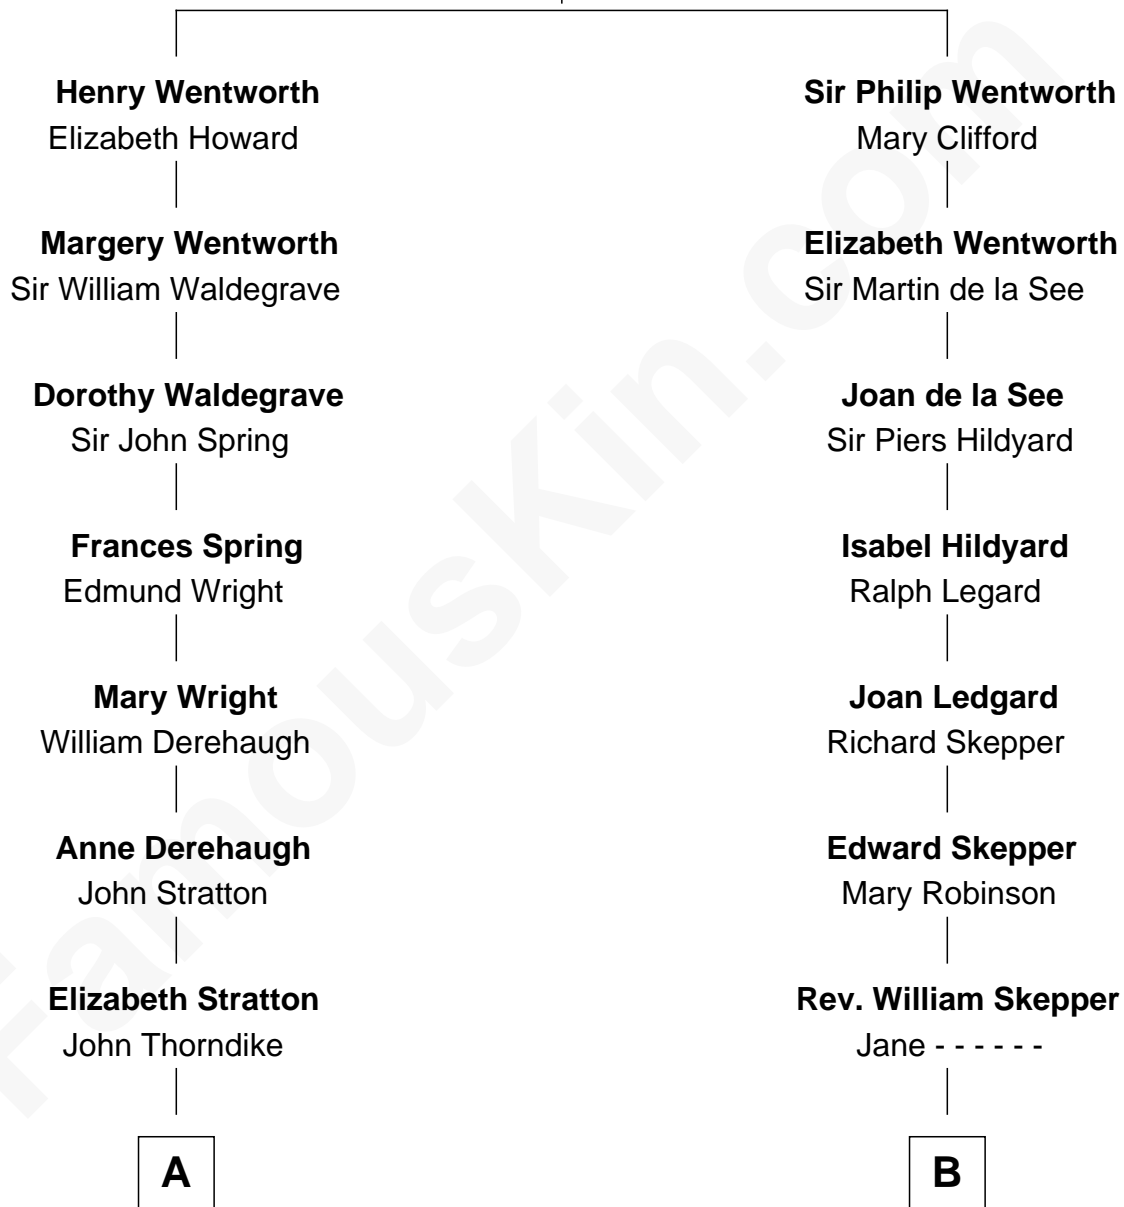

# FamousKin.com Relationship Chart of

**John Lithgow**

*Stage, TV, and Movie Actor*

17th cousin 2 times removed of

**Kyra Sedgwick**

*TV and Movie Actress*

**Sir Roger Wentworth**

Margery Despencer

C

**Helen Peabody**

Robert Minturn Sedgwick

**Henry Dwight Sedgwick**

Patricia Ann Rosenwald

**Kyra Sedgwick**

*TV and Movie Actress*

FamousKin.com