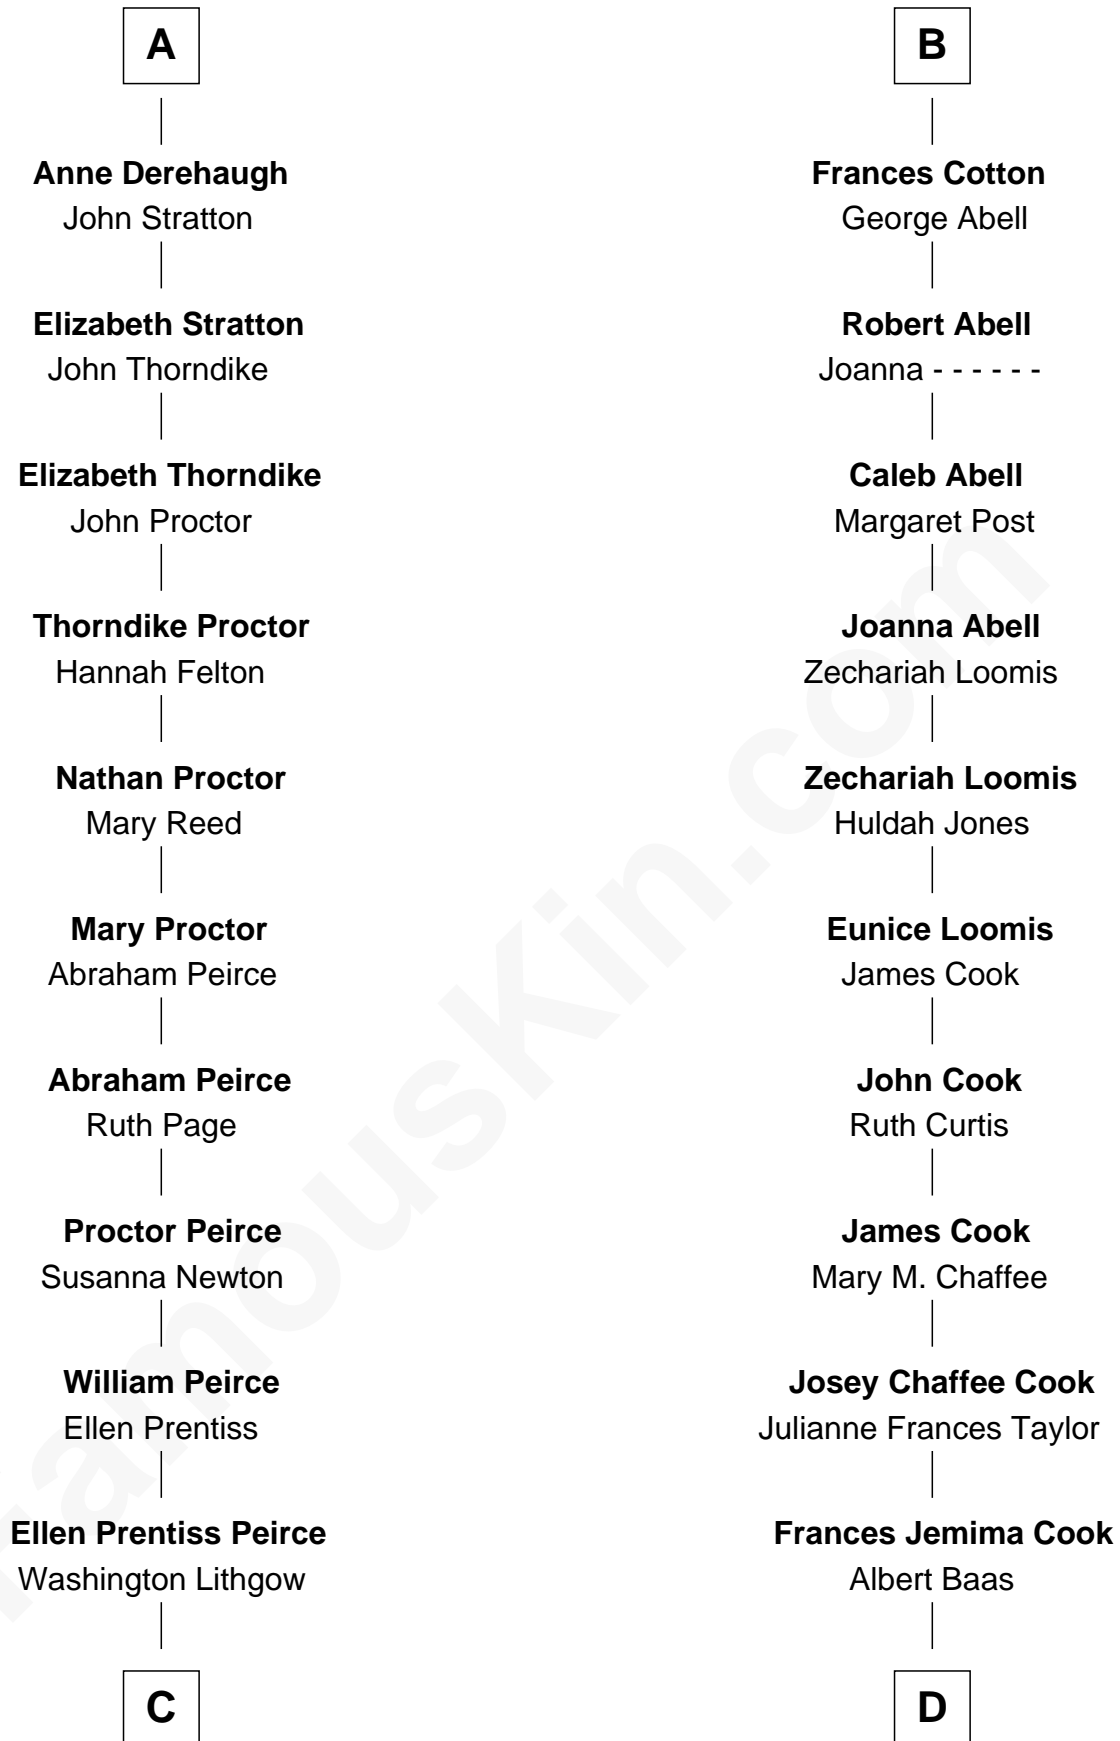

FamousKin.com Relationship Chart of

John Lithgow

Stage, TV, and Movie Actor

19th cousin of

Amber Stevens West

TV and Movie Actress

Sir Philip le Despencer

Elizabeth - - - - -

Sir Philip le Despencer

Elizabeth de Tibetot

Margery Despencer

Sir Roger Wentworth

Henry Wentworth

Elizabeth Howard

Margery Wentworth

Sir William Waldegrave

Dorothy Waldegrave

Sir John Spring

Frances Spring

Edmund Wright

Mary Wright

William Derehaugh

A

Alice le Despenser

John Cotton

Sir George Cotton

Mary Onley

Richard Cotton

Mary Mainwaring

B

C

Arthur Washington Lithgow
Ina Berenice Robinson