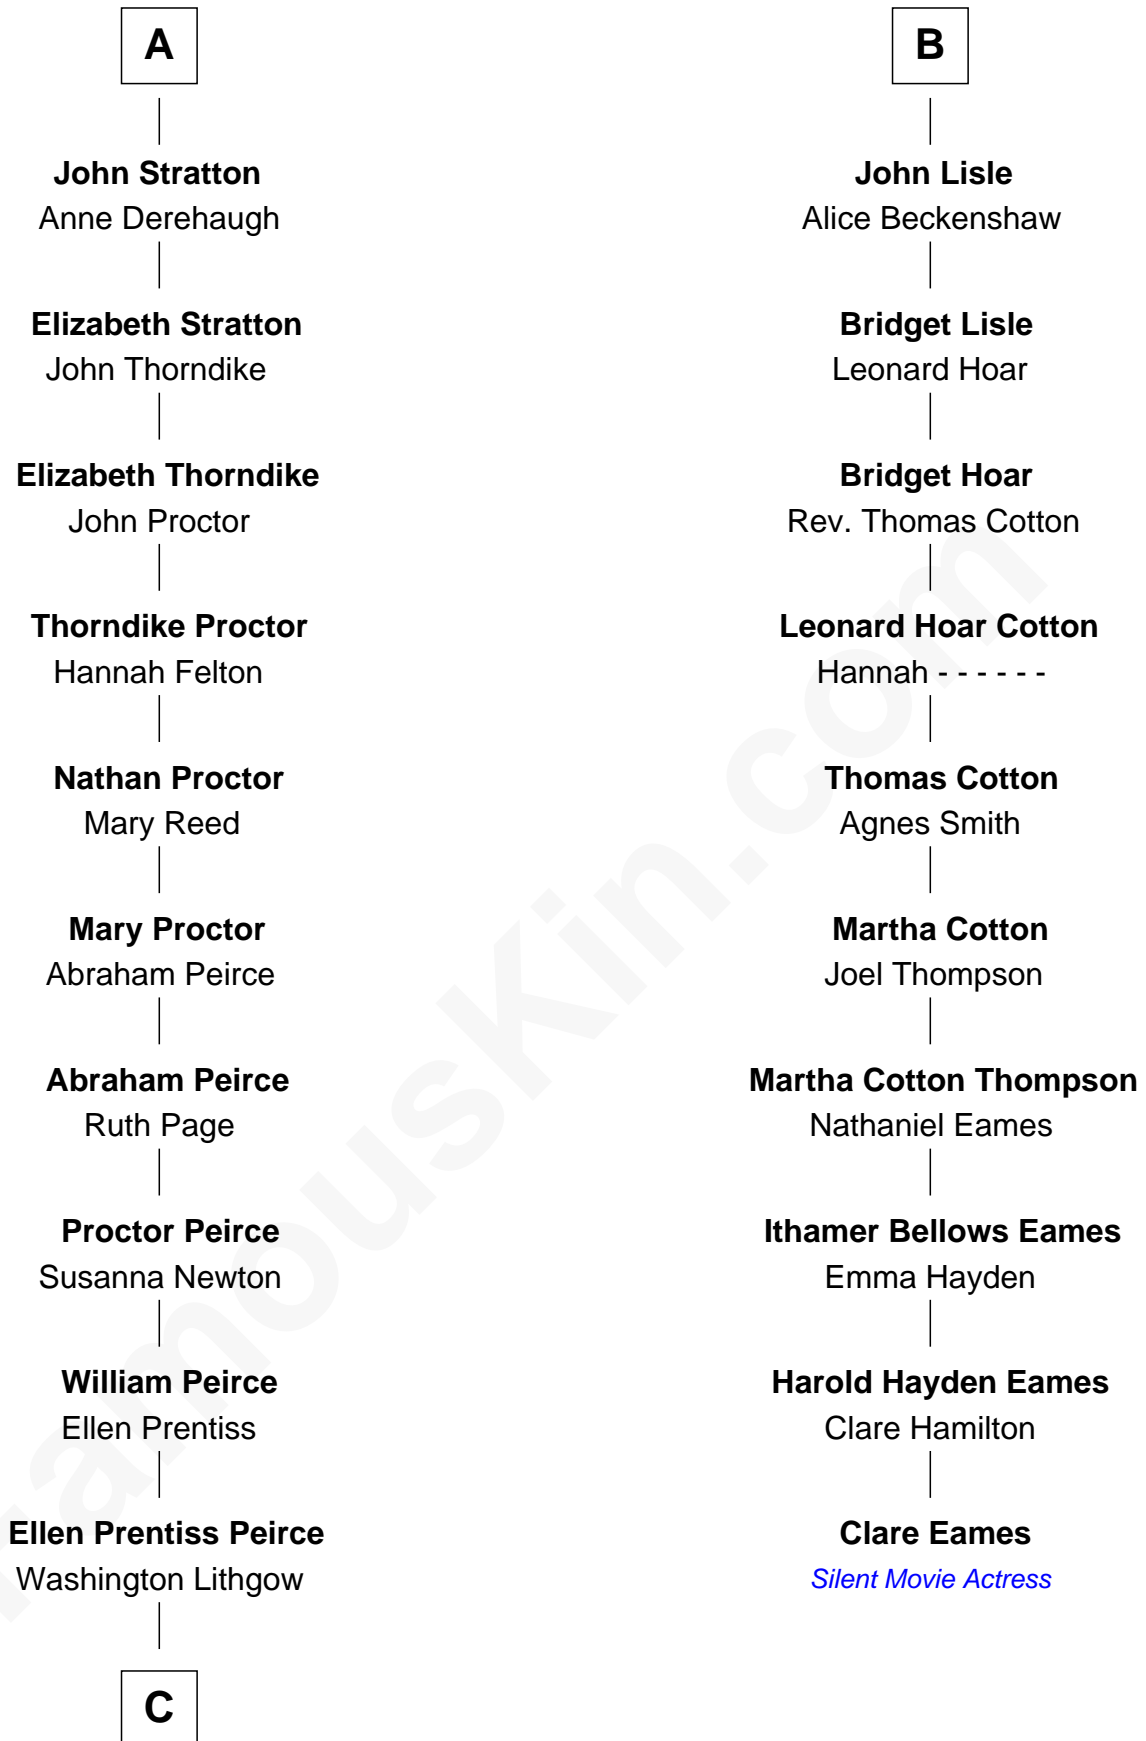

# FamousKin.com Relationship Chart of

**John Lithgow**

*Stage, TV, and Movie Actor*

16th cousin 3 times removed of

**Clare Eames**

*Silent Movie Actress*

**Anne Stafford**  
Sir William Berkeley

**Elizabeth Say**  
Thomas Sampson

**Richard Berkeley**  
Elizabeth Conningsby

**Margery Sampson**  
Robert Felton

**Sir John Berkeley**  
Isabel Dennis

**Thomas Felton**  
Cecily Seckford

**Sir Richard Berkeley**  
Elizabeth Jermy

**Cecily Felton**  
John Stratton

**Mary Berkeley**  
Sir John Hungerford

**Thomas Stratton**  
Dorothy Nicolls

**Bridget Hungerford**  
Sir William Lisle

**A**

**B**

**C**

—  
**Arthur Washington Lithgow**

Ina Berenice Robinson

—  
**Arthur Washington Lithgow**

Sarah Jane Price

—  
**John Lithgow**

*Stage, TV, and Movie Actor*

FamousKin.com