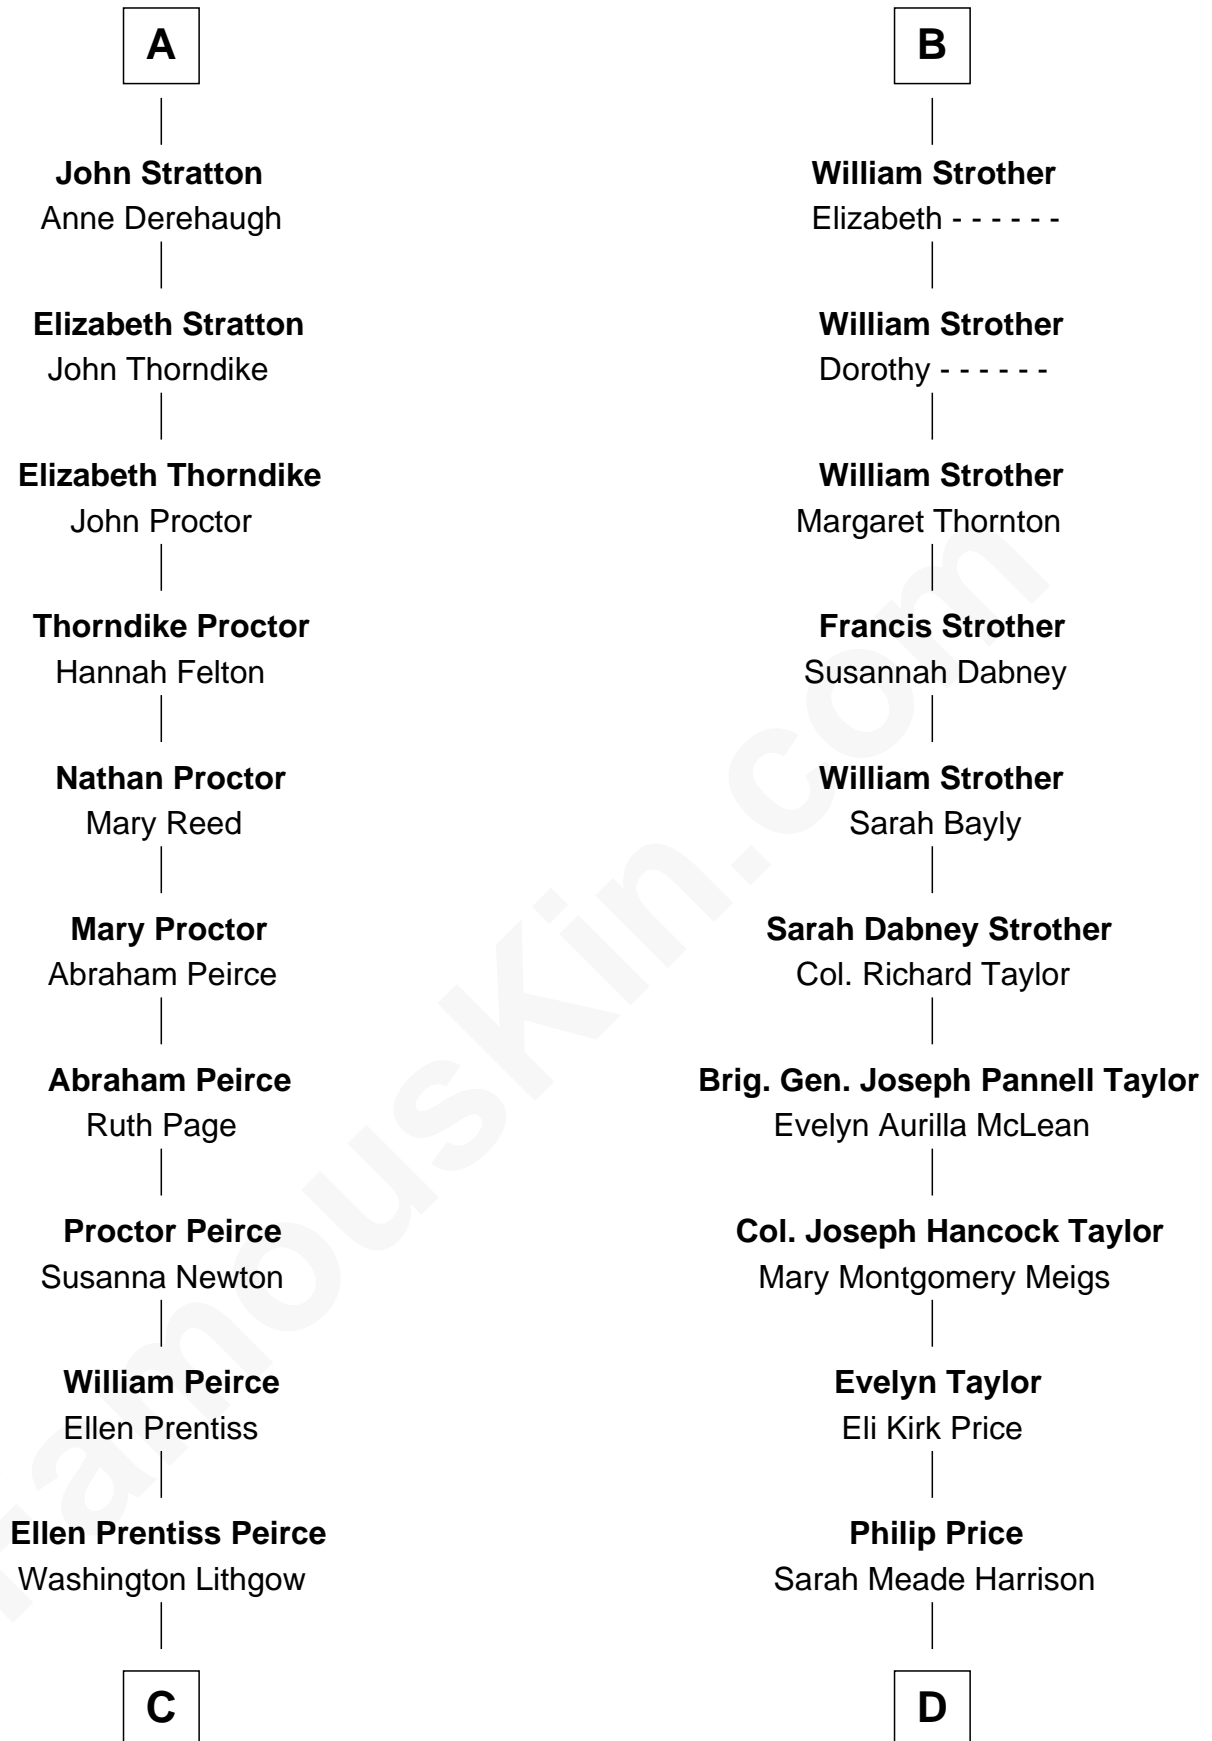

# FamousKin.com Relationship Chart of

**John Lithgow**

*Stage, TV, and Movie Actor*

18th cousin 1 time removed of

**Parker Stevenson**

*TV and Movie Actor*

FamousKin.com