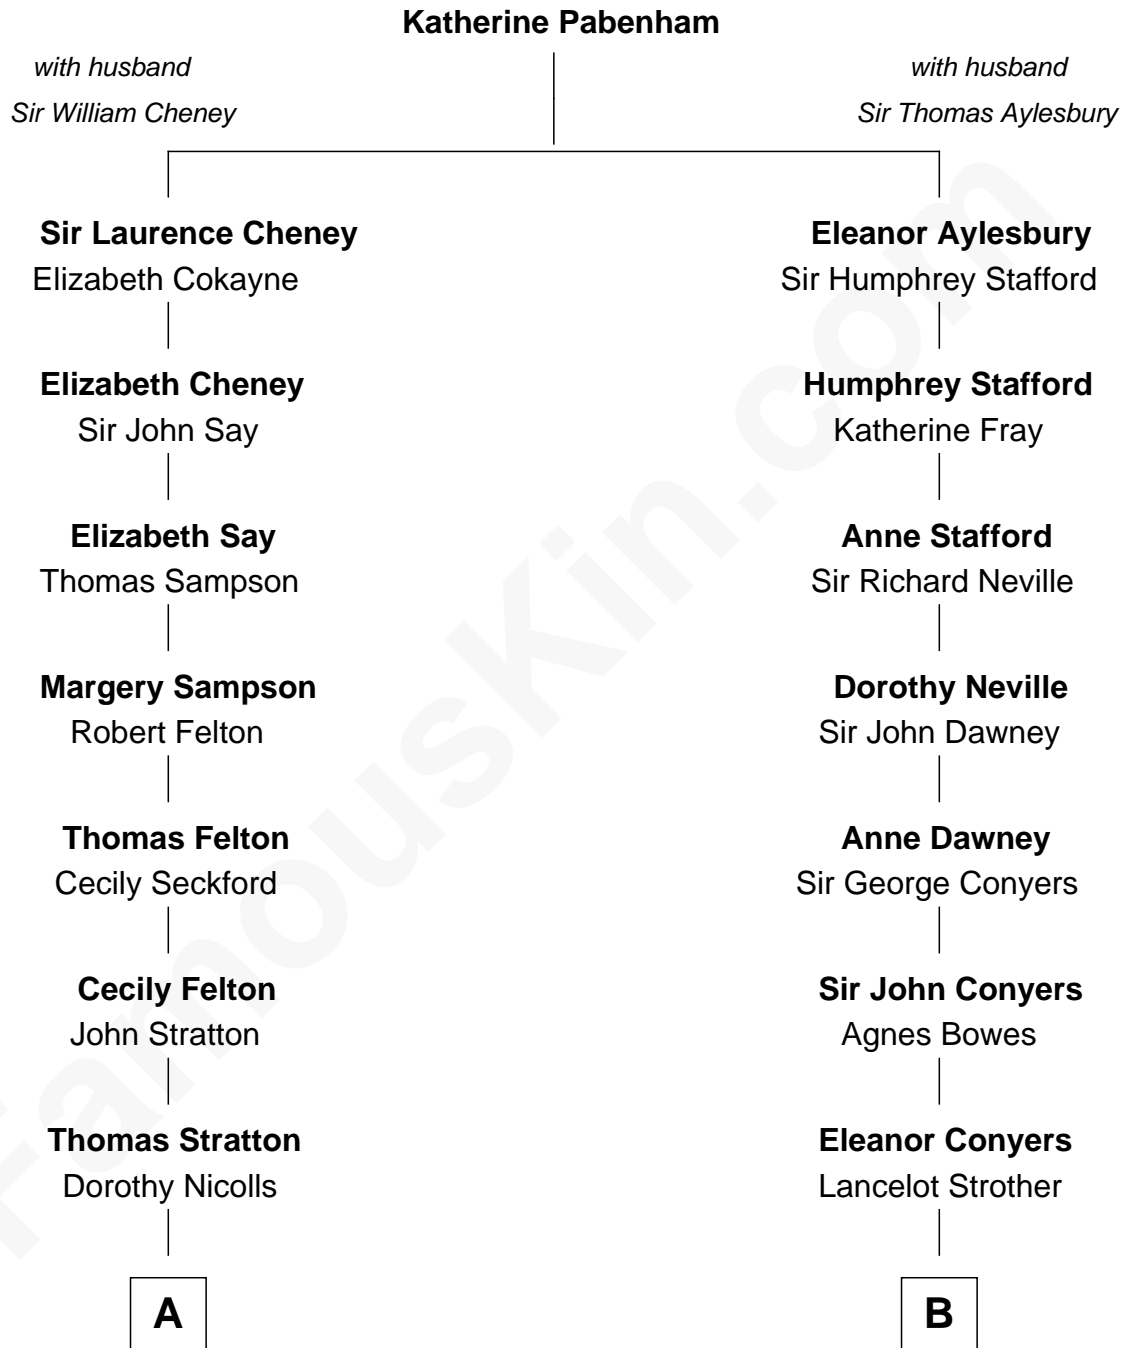

# FamousKin.com Relationship Chart of

**John Lithgow**

*Stage, TV, and Movie Actor*

18th cousin 1 time removed of

**Parker Stevenson**

*TV and Movie Actor*

FamousKin.com